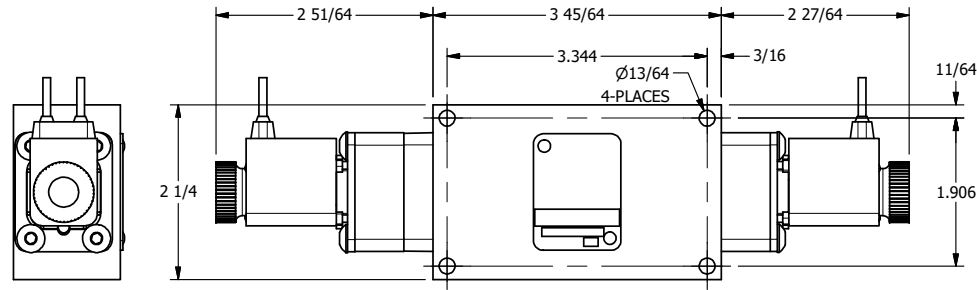

4

3

2

1

**AAA**  
PRODUCTS  
INTERNATIONAL

**AAA PRODUCTS  
INTERNATIONAL**  
7114 Harry Hines Blvd  
Dallas, TX 75235

TITLE: 3/8" SIDE PORT, DBL SOL, 3 POS,  
CLSD SPR CTR, FLYING LEAD,  
DUST EXCLDR, EXT PILOT

DRAWING NO.:  
DIM\_ESY3MLZ

THE INFORMATION CONTAINED WITHIN THIS DOCUMENT IS PROPRIETARY TO AAA PRODUCTS AND MAY NOT BE DISCLOSED WITHOUT PRIOR WRITTEN CONSENT

4

3

2

1