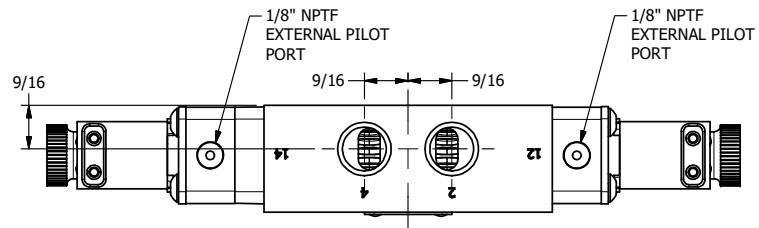

4

3

2

1

**AAA**  
PRODUCTS  
INTERNATIONAL

**AAA PRODUCTS  
INTERNATIONAL**  
7114 Harry Hines Blvd  
Dallas, TX 75235

TITLE: 3/8" SIDE PORT, DBL SOL, 3 POS,  
CLSD SPR CTR, FLYING LEAD,  
DUST EXCLDR, EXT PILOT