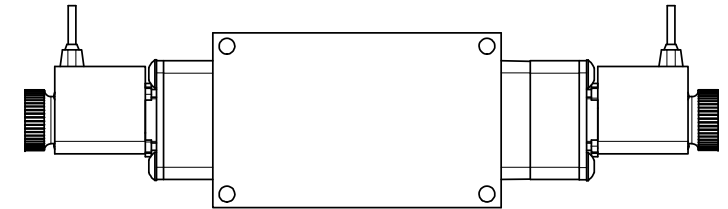

4

3

2

1

**AAA**  
PRODUCTS  
INTERNATIONAL

**AAA PRODUCTS  
INTERNATIONAL**  
7114 Harry Hines Blvd  
Dallas, TX 75235

TITLE: 3/8" SIDE PORT, DBL SOL, 3 POS,  
CLSD SPR CTR, FLYING LEAD,  
DUST EXCLDR, EXT PILOT

DRAWING NO.:  
DIM\_ESY3MLZ

THE INFORMATION CONTAINED WITHIN THIS DOCUMENT IS PROPRIETARY TO AAA PRODUCTS AND MAY NOT BE DISCLOSED WITHOUT PRIOR WRITTEN CONSENT

4

3

2

1