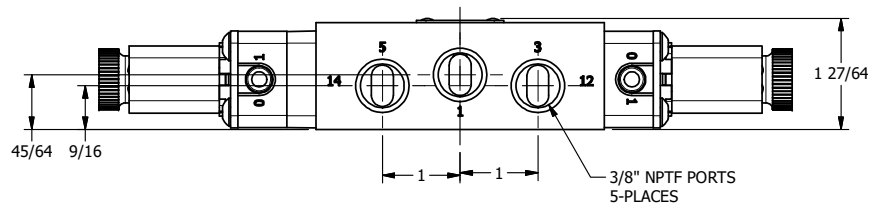

4

3

2

1

**AAA**  
PRODUCTS  
INTERNATIONAL

**AAA PRODUCTS  
INTERNATIONAL**  
7114 Harry Hines Blvd  
Dallas, TX 75235

TITLE: 3/8" SIDE PORT, DBL SOL, 3 POS,  
CLSD SPR CTR, FLYING LEAD,  
DUST EXCLDR, EXT PILOT