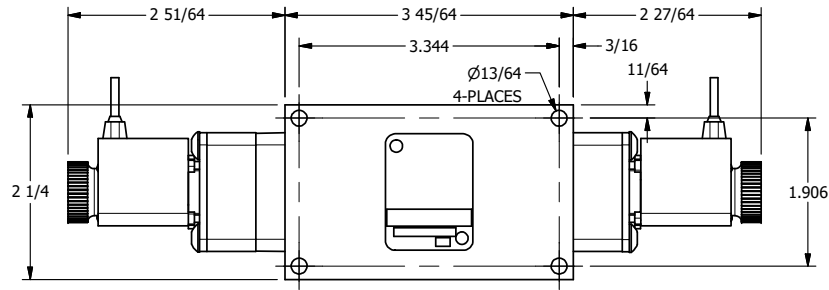

4 | 3 | 2 | 1

4 | 3 | 2

AAA PRODUCTS INTERNATIONAL
7114 Harry Hines Blvd
Dallas, TX 75235

TITLE: $\frac{3}{8}$ " SIDE PORT, DBL SOL, 3 POS,
SPR CTR, SOL SHFT, CLSD CTR SPL,
FLYING LEAD, DUST EXCLDR

DRAWING NO.:
DIM_ESY3ML