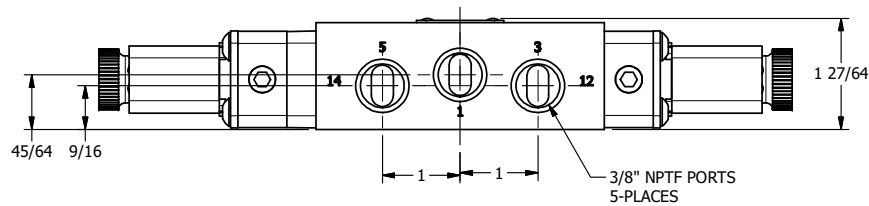

4 | 3 | 2 | 1

4 | 3 | 2

AAA PRODUCTS INTERNATIONAL
7114 Harry Hines Blvd
Dallas, TX 75235

TITLE: $\frac{3}{8}$ " SIDE PORT, DBL SOL, 3 POS,
SPR CTR, SOL SHFT, CLSD CTR SPL,
FLYING LEAD, DUST EXCLDR

DRAWING NO.:
DIM_ESY3ML