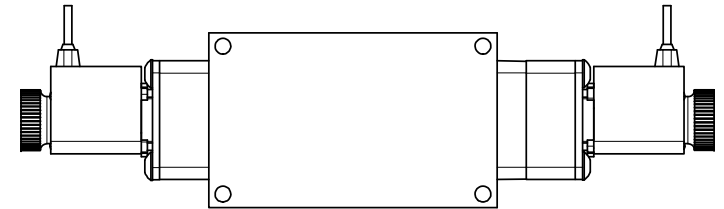

4 | 3 | 2 | 1

4 | 3 | 2

AAA PRODUCTS INTERNATIONAL
7114 Harry Hines Blvd
Dallas, TX 75235

TITLE: $\frac{3}{8}$ " SIDE PORT, DBL SOL, 3 POS,
SPR CTR, SOL SHFT, CLSD CTR SPL,
FLYING LEAD, DUST EXCLDR

DRAWING NO.:
DIM_ESY3ML