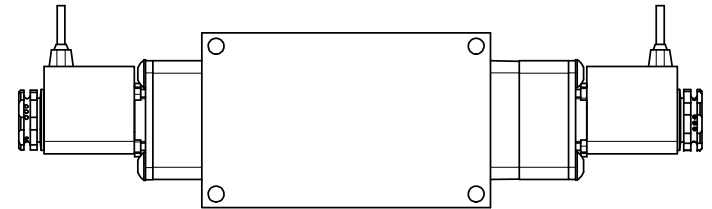

4 | 3 | 2 | 1

AAA
PRODUCTS
INTERNATIONAL

**AAA PRODUCTS
INTERNATIONAL**
7114 Harry Hines Blvd
Dallas, TX 75235

TITLE: 3/8" SIDE PORT, DBL SOL, 3 POS,
SPR CTR, SOL SHFT, CLSD CTR SPL,
FLYING LEAD, SIDE VENT

DRAWING NO.:
DIM_ESY3MC

4 | 3 | 2

THE INFORMATION CONTAINED WITHIN THIS DOCUMENT IS PROPRIETARY TO AAA PRODUCTS AND MAY NOT BE DISCLOSED WITHOUT PRIOR WRITTEN CONSENT