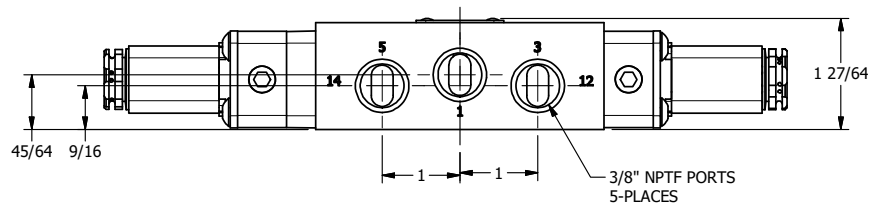

4 | 3 | 2 | 1

AAA
PRODUCTS
INTERNATIONAL

**AAA PRODUCTS
INTERNATIONAL**
7114 Harry Hines Blvd
Dallas, TX 75235

TITLE: 3/8" SIDE PORT, DBL SOL, 3 POS,
SPR CTR, SOL SHFT, CLSD CTR SPL,
FLYING LEAD, SIDE VENT

DRAWING NO.:
DIM_ESY3MC

4 | 3 | 2

THE INFORMATION CONTAINED WITHIN THIS DOCUMENT IS PROPRIETARY TO AAA PRODUCTS AND MAY NOT BE DISCLOSED WITHOUT PRIOR WRITTEN CONSENT