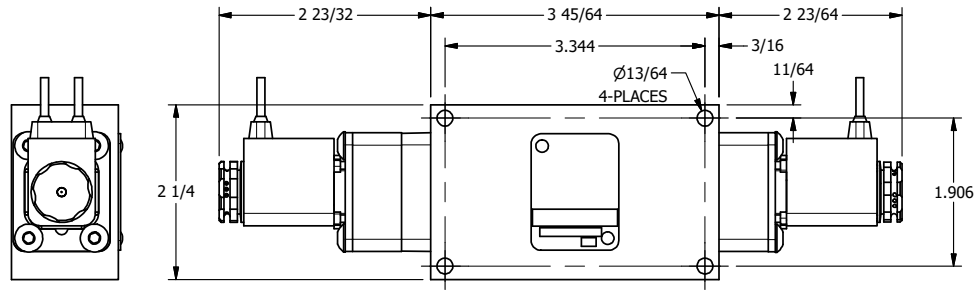

4 | 3 | 2 | 1

AAA
PRODUCTS
INTERNATIONAL

**AAA PRODUCTS
INTERNATIONAL**
7114 Harry Hines Blvd
Dallas, TX 75235

TITLE: 3/8" SIDE PORT, DBL SOL, 3 POS,
SPR CTR, SOL SHFT, CLSD CTR SPL,
FLYING LEAD, SIDE VENT

DRAWING NO.:
DIM_ESY3MC

4 | 3 | 2

THE INFORMATION CONTAINED WITHIN THIS DOCUMENT IS PROPRIETARY TO AAA PRODUCTS AND MAY NOT BE DISCLOSED WITHOUT PRIOR WRITTEN CONSENT