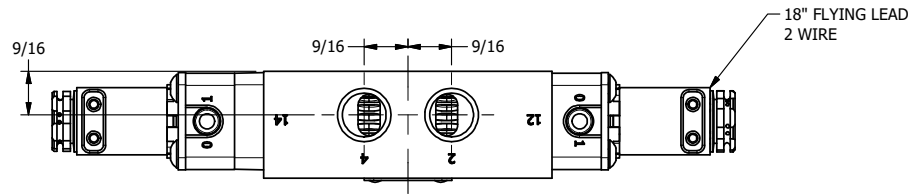

4 | 3 | 2 | 1

AAA
PRODUCTS
INTERNATIONAL

**AAA PRODUCTS
INTERNATIONAL**
7114 Harry Hines Blvd
Dallas, TX 75235

TITLE: 3/8" SIDE PORT, DBL SOL, 3 POS,
SPR CTR, SOL SHFT, CLSD CTR SPL,
FLYING LEAD, SIDE VENT

DRAWING NO.:
DIM_ESY3MC

4 | 3 | 2

THE INFORMATION CONTAINED WITHIN THIS DOCUMENT IS PROPRIETARY TO AAA PRODUCTS AND MAY NOT BE DISCLOSED WITHOUT PRIOR WRITTEN CONSENT