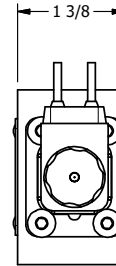

4 | 3 | 2 | 1

AAA
PRODUCTS
INTERNATIONAL

**AAA PRODUCTS
INTERNATIONAL**
7114 Harry Hines Blvd
Dallas, TX 75235

TITLE: 3/8" SIDE PORT, DBL SOL, 3 POS,
SPR CTR, SOL SHFT, CLSD CTR SPL,
FLYING LEAD, SIDE VENT

DRAWING NO.:
DIM_ESY3MC

4 | 3 | 2

THE INFORMATION CONTAINED WITHIN THIS DOCUMENT IS PROPRIETARY TO AAA PRODUCTS AND MAY NOT BE DISCLOSED WITHOUT PRIOR WRITTEN CONSENT