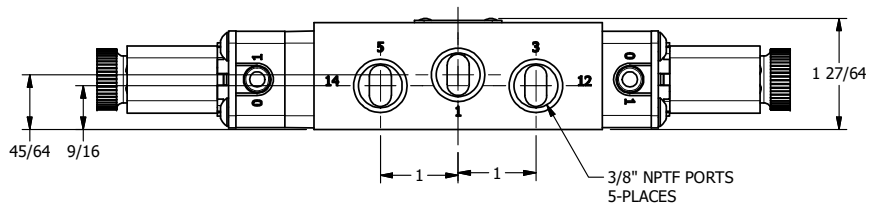

4 3 2 1

AAA
PRODUCTS
INTERNATIONAL

**AAA PRODUCTS
INTERNATIONAL**
7114 Harry Hines Blvd
Dallas, TX 75235

TITLE: 3/8" SIDE PORT, DBL SOL, 3 POS,
SPR CTR, SOL SHFT, CLSD CTR SPL,
DUST EXCLDR, EXT PILOT

DRAWING NO.:
DIM_ESY3LZ