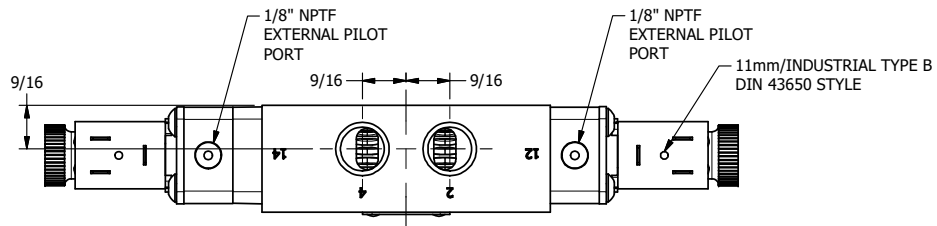

4 3 2 1

AAA
PRODUCTS
INTERNATIONAL

**AAA PRODUCTS
INTERNATIONAL**
7114 Harry Hines Blvd
Dallas, TX 75235

TITLE: 3/8" SIDE PORT, DBL SOL, 3 POS,
SPR CTR, SOL SHFT, CLSD CTR SPL,
DUST EXCLDR, EXT PILOT

DRAWING NO.:
DIM_ESY3LZ