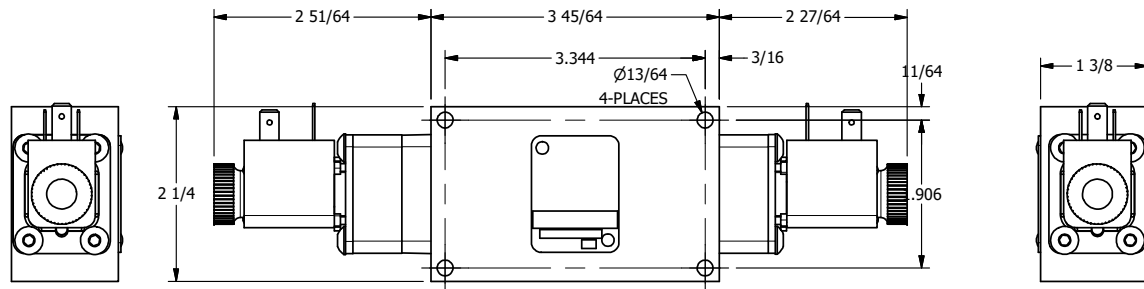

4 3 2 1

AAA
PRODUCTS
INTERNATIONAL

**AAA PRODUCTS
INTERNATIONAL**
7114 Harry Hines Blvd
Dallas, TX 75235

TITLE: 3/8" SIDE PORT, DBL SOL, 3 POS,
SPR CTR, SOL SHFT, CLSD CTR SPL,
DUST EXCLDR, EXT PILOT

DRAWING NO.:
DIM_ESY3LZ