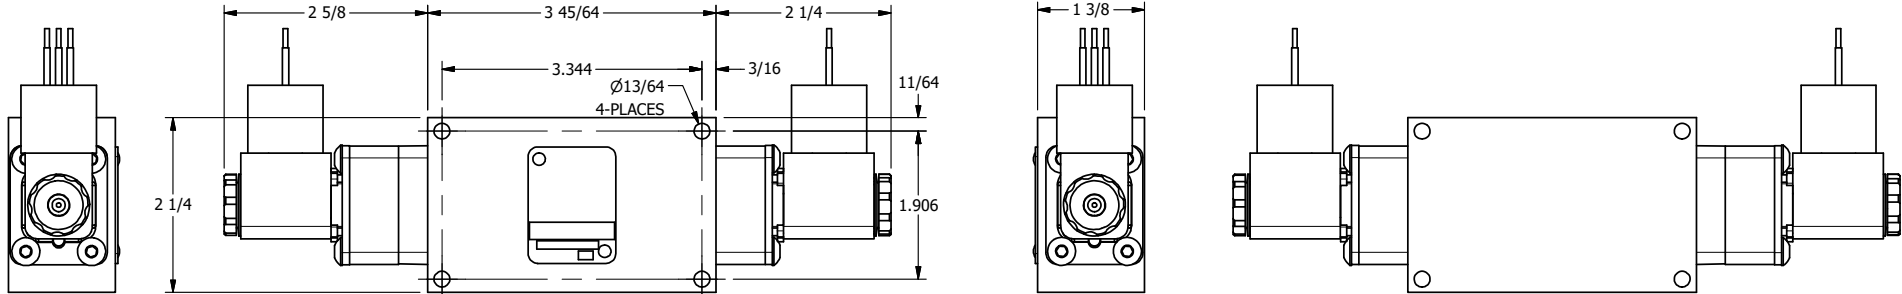

4 3 2 1

AAA
PRODUCTS
INTERNATIONAL

**AAA PRODUCTS
INTERNATIONAL**
7114 Harry Hines Blvd
Dallas, TX 75235

TITLE: 3/8" SIDE PORT, DBL SOL, 3 POS,
SPR CTR, SOL SHFT, CLSD CTR SPL,
MOLD-OVER, EXT PILOT

DRAWING NO.:
DIM_ESY3JZ