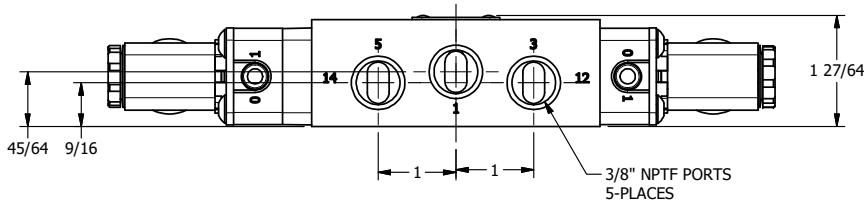

4 3 2 1

AAA
PRODUCTS
INTERNATIONAL

**AAA PRODUCTS
INTERNATIONAL**
7114 Harry Hines Blvd
Dallas, TX 75235

TITLE: 3/8" SIDE PORT, DBL SOL, 3 POS,
SPR CTR, SOL SHFT, CLSD CTR SPL,
MOLD-OVER, EXT PILOT

DRAWING NO.:
DIM_ESY3JZ