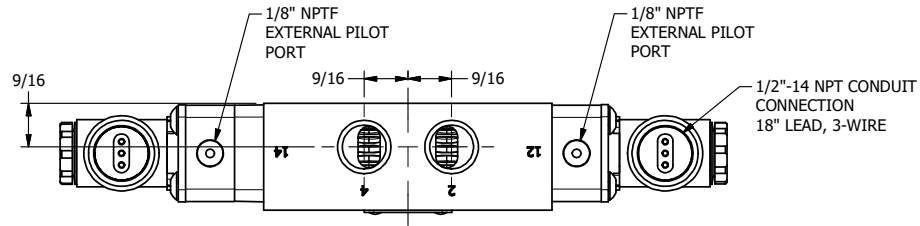

4 3 2 1

AAA
PRODUCTS
INTERNATIONAL

**AAA PRODUCTS
INTERNATIONAL**
7114 Harry Hines Blvd
Dallas, TX 75235

TITLE: 3/8" SIDE PORT, DBL SOL, 3 POS,
SPR CTR, SOL SHFT, CLSD CTR SPL,
MOLD-OVER, EXT PILOT

DRAWING NO.:
DIM_ESY3JZ