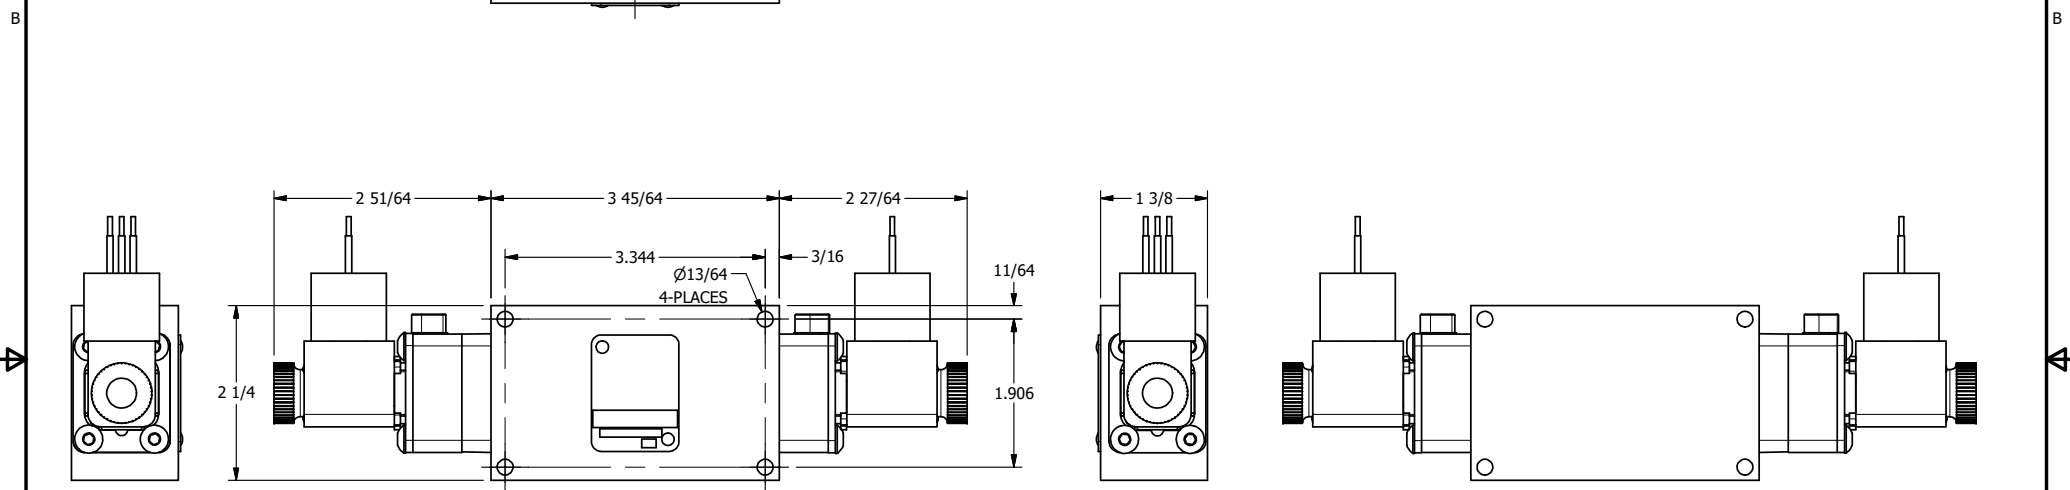

4 3 2 1

AAA
PRODUCTS
INTERNATIONAL

**AAA PRODUCTS
INTERNATIONAL**
7114 Harry Hines Blvd
Dallas, TX 75235

TITLE: 3/8" SIDE PORT, DBL SOL, 3 POS,
SPR CTR, CLSD CTR SPL, MOLD-OVER,
LCKNG OVRD, DUST EXCLDR

DRAWING NO.:
DIM_ESY3JOL