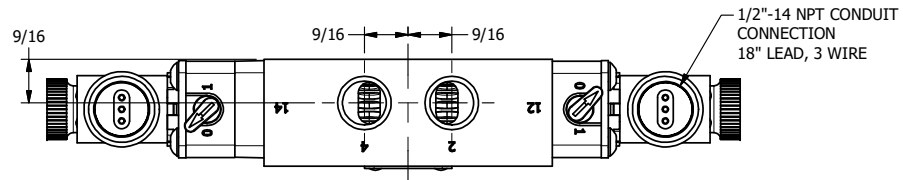

4 3 2 1

AAA
PRODUCTS
INTERNATIONAL

**AAA PRODUCTS
INTERNATIONAL**
7114 Harry Hines Blvd
Dallas, TX 75235

TITLE: 3/8" SIDE PORT, DBL SOL, 3 POS,
SPR CTR, CLSD CTR SPL, MOLD-OVER,
LCKNG OVRD, DUST EXCLDR

DRAWING NO.:
DIM_ESY3JOL