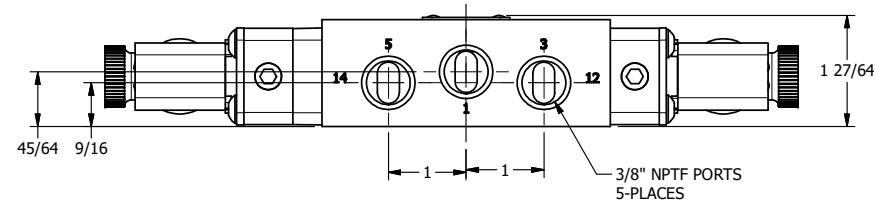

4 3 2 1

AAA
PRODUCTS
INTERNATIONAL

**AAA PRODUCTS
INTERNATIONAL**
7114 Harry Hines Blvd
Dallas, TX 75235

TITLE: 3/8" SIDE PORT, DBL SOL, 3 POS,
SPR CTR, CLSD CTR SPL, MOLD-OVER,
LCKNG OVRD, DUST EXCLDR

DRAWING NO.:
DIM_ESY3JOL