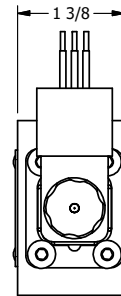

4

3

2

1

9/16

9/16

9/16

1/2"-14 NPT CONDUIT CONNECTION
18" LEAD, 3 WIRE

B

B

A

A

4

3

2

AAA
PRODUCTS
INTERNATIONAL
AAA PRODUCTS
INTERNATIONAL
7114 Harry Hines Blvd
Dallas, TX 75235

TITLE: 3/8" SIDE PORT, DBL SOL, 3 POS,
SPR CTR, SOL SHFT, CLSD CTR SPL,
MOLD-OVER, LCKNG OVRD, SIDE VENT

DRAWING NO.:
DIM_ESY3JOC

THE INFORMATION CONTAINED WITHIN THIS DOCUMENT IS PROPRIETARY TO AAA PRODUCTS AND MAY NOT BE DISCLOSED WITHOUT PRIOR WRITTEN CONSENT