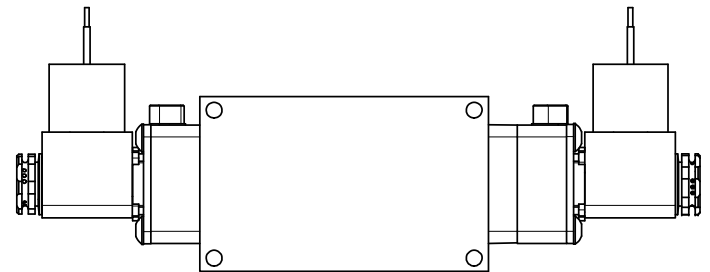

4

3

2

1

9/16

9/16

9/16

1/2"-14 NPT CONDUIT CONNECTION
18" LEAD, 3 WIRE

B

B

A

A

4

3

2

AAA
PRODUCTS
INTERNATIONAL
AAA PRODUCTS
INTERNATIONAL
7114 Harry Hines Blvd
Dallas, TX 75235

TITLE: 3/8" SIDE PORT, DBL SOL, 3 POS,
SPR CTR, SOL SHFT, CLSD CTR SPL,
MOLD-OVER, LCKNG OVRD, SIDE VENT

DRAWING NO.:
DIM_ESY3JOC

THE INFORMATION CONTAINED WITHIN THIS DOCUMENT IS PROPRIETARY TO AAA PRODUCTS AND MAY NOT BE DISCLOSED WITHOUT PRIOR WRITTEN CONSENT