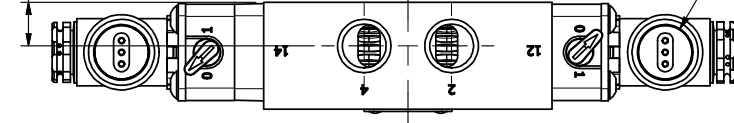

4

3

2

1

9/16

9/16

9/16

1/2"-14 NPT CONDUIT CONNECTION  
18" LEAD, 3 WIRE

TITLE: 3/8" SIDE PORT, DBL SOL, 3 POS,  
SPR CTR, SOL SHFT, CLSD CTR SPL,  
MOLD-OVER, LCKNG OVRD, SIDE VENT

DRAWING NO.:  
DIM\_ESY3JOC

THE INFORMATION CONTAINED WITHIN THIS DOCUMENT IS PROPRIETARY TO AAA PRODUCTS AND MAY NOT BE DISCLOSED WITHOUT PRIOR WRITTEN CONSENT