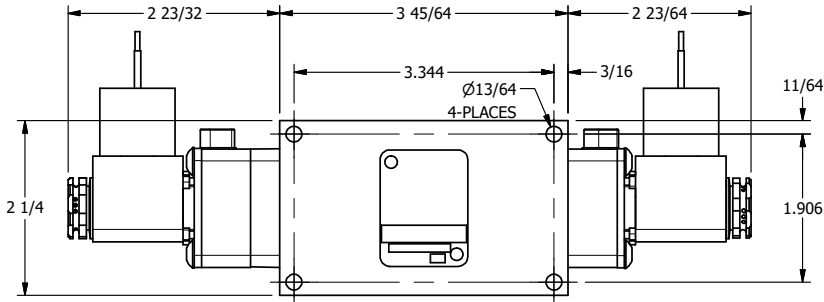

4

3

2

1

9/16

9/16

9/16

1/2"-14 NPT CONDUIT CONNECTION
18" LEAD, 3 WIRE

B

B

A

A

4

3

2

AAA
PRODUCTS
INTERNATIONAL
AAA PRODUCTS
INTERNATIONAL
7114 Harry Hines Blvd
Dallas, TX 75235

TITLE: 3/8" SIDE PORT, DBL SOL, 3 POS,
SPR CTR, SOL SHFT, CLSD CTR SPL,
MOLD-OVER, LCKNG OVRD, SIDE VENT

DRAWING NO.:
DIM_ESY3JOC

THE INFORMATION CONTAINED WITHIN THIS DOCUMENT IS PROPRIETARY TO AAA PRODUCTS AND MAY NOT BE DISCLOSED WITHOUT PRIOR WRITTEN CONSENT