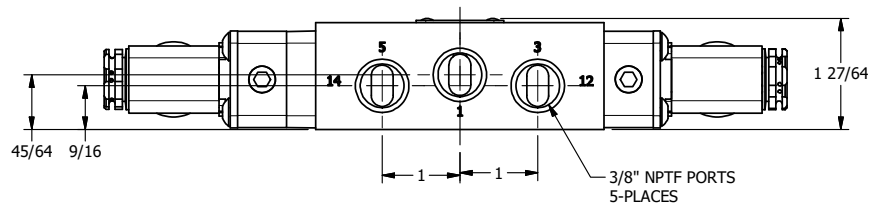

4

3

2

AAA
PRODUCTS
INTERNATIONAL
AAA PRODUCTS
INTERNATIONAL
7114 Harry Hines Blvd
Dallas, TX 75235

TITLE: 3/8" SIDE PORT, DBL SOL, 3 POS,
SPR CTR, SOL SHFT, CLSD CTR SPL,
MOLD-OVER, LCKNG OVRD, SIDE VENT

DRAWING NO.:
DIM_ESY3JOC

THE INFORMATION CONTAINED WITHIN THIS DOCUMENT IS PROPRIETARY TO AAA PRODUCTS AND MAY NOT BE DISCLOSED WITHOUT PRIOR WRITTEN CONSENT