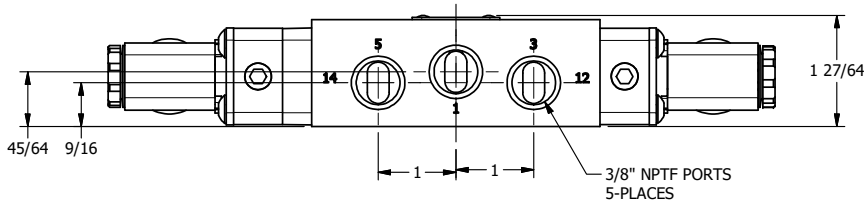

4 3 2 1

B

B

A

A

AAA
PRODUCTS
INTERNATIONAL

**AAA PRODUCTS
INTERNATIONAL**
7114 Harry Hines Blvd
Dallas, TX 75235

TITLE: 3/8" SIDE PORT, DBL SOL, 3 POS,
SPR CTR, SOL SHFT, CLSD CTR SPL,
MOLD-OVER, LCKNG OVRD