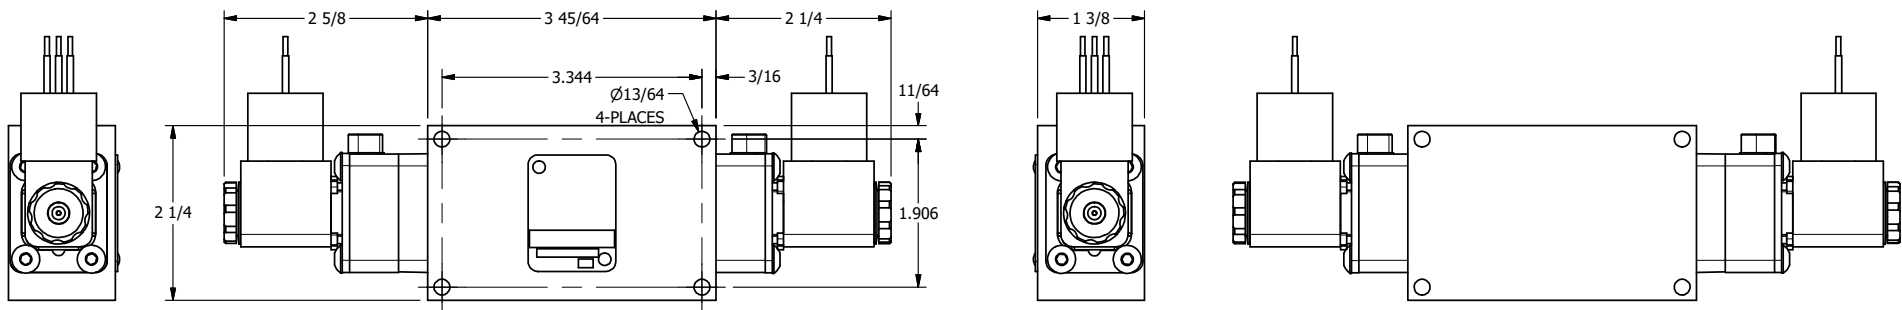

4 3 2 1

B

B

A

A

AAA
PRODUCTS
INTERNATIONAL

**AAA PRODUCTS
INTERNATIONAL**
7114 Harry Hines Blvd
Dallas, TX 75235

TITLE: 3/8" SIDE PORT, DBL SOL, 3 POS,
SPR CTR, SOL SHFT, CLSD CTR SPL,
MOLD-OVER, LCKNG OVRD

DRAWING NO.:
DIM_ESY3JO

4 3 2

THE INFORMATION CONTAINED WITHIN THIS DOCUMENT IS PROPRIETARY TO AAA PRODUCTS AND MAY NOT BE DISCLOSED WITHOUT PRIOR WRITTEN CONSENT