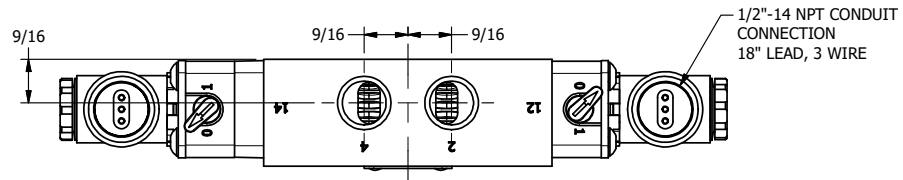

4 3 2 1

B

B

A

A

AAA
PRODUCTS
INTERNATIONAL

**AAA PRODUCTS
INTERNATIONAL**
7114 Harry Hines Blvd
Dallas, TX 75235

TITLE: 3/8" SIDE PORT, DBL SOL, 3 POS,
SPR CTR, SOL SHFT, CLSD CTR SPL,
MOLD-OVER, LCKNG OVRD