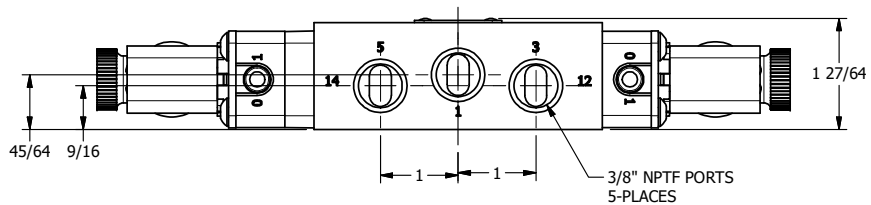

AAA
PRODUCTS
INTERNATIONAL

**AAA PRODUCTS
INTERNATIONAL**
7114 Harry Hines Blvd
Dallas, TX 75235

TITLE: 3/8" SIDE PORT, DBL SOL, 3 POS,
CLSD SPR CTR, MOLD-OVER,
DUST EXCLDR, EXT PILOT

DRAWING NO.:
DIM_ESY3JLZ