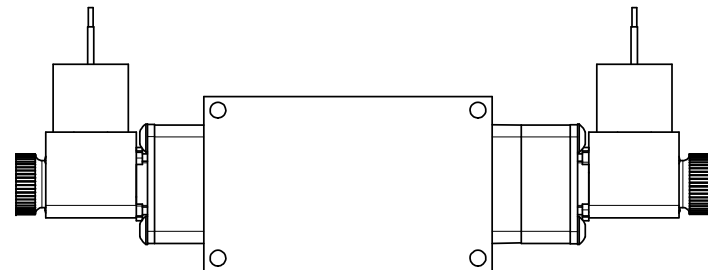

4

3

2

1

B

B

A

A

AAA
PRODUCTS
INTERNATIONAL

**AAA PRODUCTS
INTERNATIONAL**
7114 Harry Hines Blvd
Dallas, TX 75235

TITLE: 3/8" SIDE PORT, DBL SOL, 3 POS,
CLSD SPR CTR, MOLD-OVER,
DUST EXCLDR, EXT PILOT

DRAWING NO.:
DIM_ESY3JLZ

4

3

2

THE INFORMATION CONTAINED WITHIN THIS DOCUMENT IS PROPRIETARY TO AAA PRODUCTS AND MAY NOT BE DISCLOSED WITHOUT PRIOR WRITTEN CONSENT