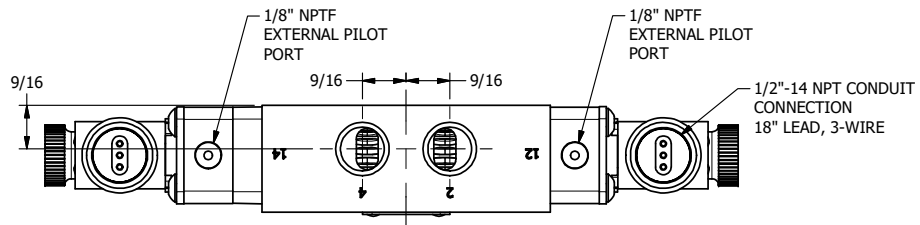

4

3

2

1

B

B

A

A

AAA
PRODUCTS
INTERNATIONAL

**AAA PRODUCTS
INTERNATIONAL**
7114 Harry Hines Blvd
Dallas, TX 75235

TITLE: 3/8" SIDE PORT, DBL SOL, 3 POS,
CLSD SPR CTR, MOLD-OVER,
DUST EXCLDR, EXT PILOT

DRAWING NO.:
DIM_ESY3JLZ

4

3

2

THE INFORMATION CONTAINED WITHIN THIS DOCUMENT IS PROPRIETARY TO AAA PRODUCTS AND MAY NOT BE DISCLOSED WITHOUT PRIOR WRITTEN CONSENT