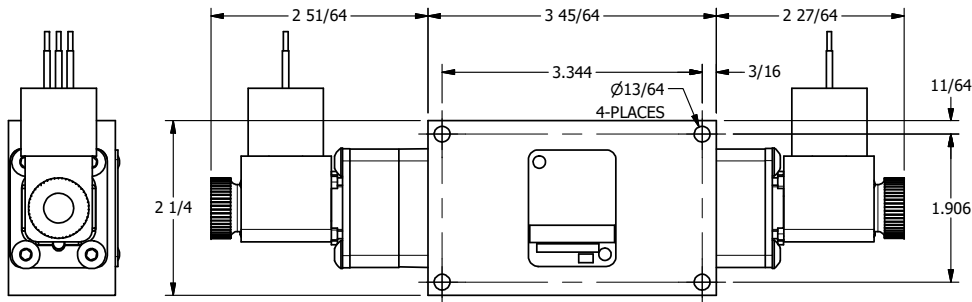

4

3

2

1

B

B

A

A

AAA
PRODUCTS
INTERNATIONAL

**AAA PRODUCTS
INTERNATIONAL**
7114 Harry Hines Blvd
Dallas, TX 75235

TITLE: 3/8" SIDE PORT, DBL SOL, 3 POS,
CLSD SPR CTR, MOLD-OVER,
DUST EXCLDR, EXT PILOT

DRAWING NO.:
DIM_ESY3JLZ

4

3

2

THE INFORMATION CONTAINED WITHIN THIS DOCUMENT IS PROPRIETARY TO AAA PRODUCTS AND MAY NOT BE DISCLOSED WITHOUT PRIOR WRITTEN CONSENT