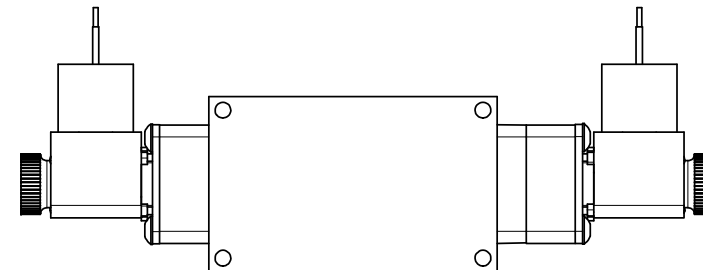

4

3

2

1

AAA
PRODUCTS
INTERNATIONAL

**AAA PRODUCTS
INTERNATIONAL**
7114 Harry Hines Blvd
Dallas, TX 75235

TITLE: 3/8" SIDE PORT, DBL SOL, 3 POS,
SPR CTR, SOL SHFT, CLSD CTR SPL,
MOLD-OVER, DUST EXCLDR

DRAWING NO.:
DIM_ESY3JL