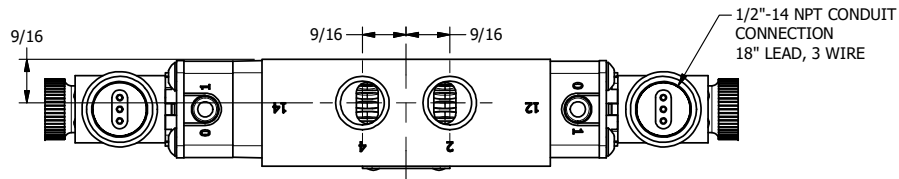

4

3

2

1

AAA
PRODUCTS
INTERNATIONAL

**AAA PRODUCTS
INTERNATIONAL**
7114 Harry Hines Blvd
Dallas, TX 75235

TITLE: 3/8" SIDE PORT, DBL SOL, 3 POS,
SPR CTR, SOL SHFT, CLSD CTR SPL,
MOLD-OVER, DUST EXCLDR

DRAWING NO.:
DIM_ESY3JL