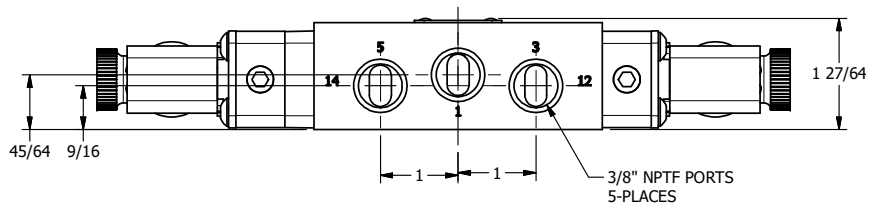

4

3

2

1

AAA
PRODUCTS
INTERNATIONAL

**AAA PRODUCTS
INTERNATIONAL**
7114 Harry Hines Blvd
Dallas, TX 75235

TITLE: 3/8" SIDE PORT, DBL SOL, 3 POS,
SPR CTR, SOL SHFT, CLSD CTR SPL,
MOLD-OVER, DUST EXCLDR

DRAWING NO.:
DIM_ESY3JL