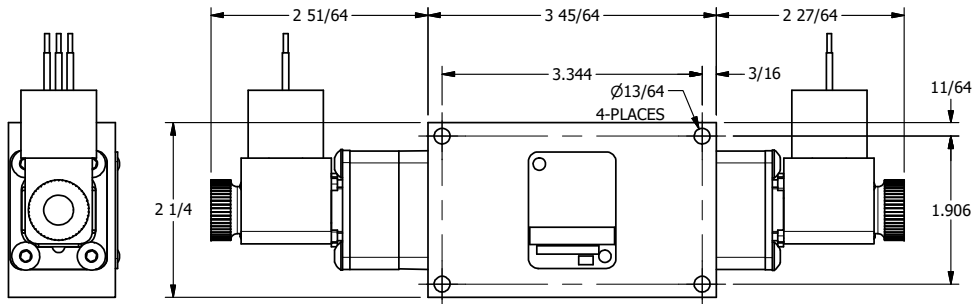

4

3

2

1

AAA
PRODUCTS
INTERNATIONAL

**AAA PRODUCTS
INTERNATIONAL**
7114 Harry Hines Blvd
Dallas, TX 75235

TITLE: 3/8" SIDE PORT, DBL SOL, 3 POS,
SPR CTR, SOL SHFT, CLSD CTR SPL,
MOLD-OVER, DUST EXCLDR

DRAWING NO.:
DIM_ESY3JL