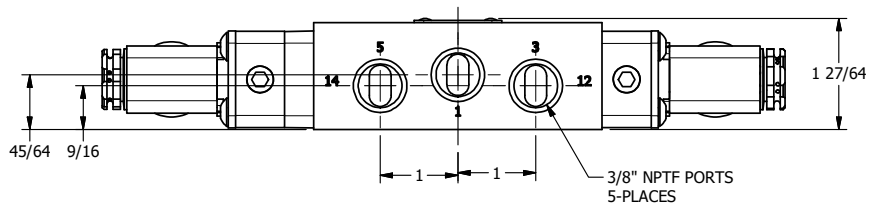

4

3

2

AAA
PRODUCTS
INTERNATIONAL
**AAA PRODUCTS
INTERNATIONAL**
7114 Harry Hines Blvd
Dallas, TX 75235

TITLE: 3/8" SIDE PORT, DBL SOL, 3 POS,
SPR CTR, SOL SHFT, CLSD CTR SPL,
MOLD-OVER, SIDE VENT

DRAWING NO.:
DIM_ESY3JC

THE INFORMATION CONTAINED WITHIN THIS DOCUMENT IS PROPRIETARY TO AAA PRODUCTS AND MAY NOT BE DISCLOSED WITHOUT PRIOR WRITTEN CONSENT

A