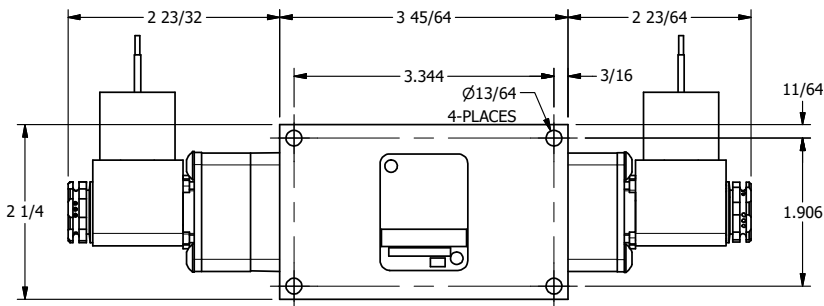

4

3

2

1

9/16

9/16

9/16

1/2"-14 NPT CONDUIT CONNECTION
18" LEAD, 3 WIRE

B

B

A

A

4

3

2

AAA
PRODUCTS
INTERNATIONAL
**AAA PRODUCTS
INTERNATIONAL**
7114 Harry Hines Blvd
Dallas, TX 75235

TITLE: 3/8" SIDE PORT, DBL SOL, 3 POS,
SPR CTR, SOL SHFT, CLSD CTR SPL,
MOLD-OVER, SIDE VENT

DRAWING NO.:
DIM_ESY3JC

THE INFORMATION CONTAINED WITHIN THIS DOCUMENT IS PROPRIETARY TO AAA PRODUCTS AND MAY NOT BE DISCLOSED WITHOUT PRIOR WRITTEN CONSENT

A