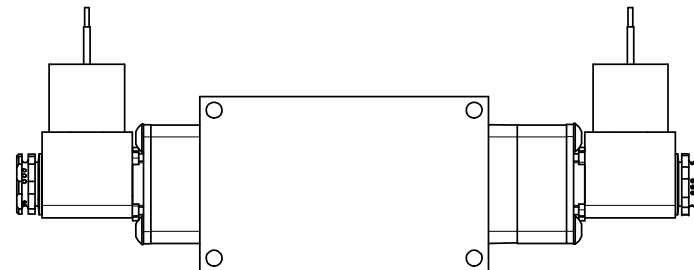

4

3

2

1

9/16

9/16

9/16

1/2"-14 NPT CONDUIT CONNECTION
18" LEAD, 3 WIRE

B

B

A

A

4

3

2

AAA
PRODUCTS
INTERNATIONAL
**AAA PRODUCTS
INTERNATIONAL**
7114 Harry Hines Blvd
Dallas, TX 75235

TITLE: 3/8" SIDE PORT, DBL SOL, 3 POS,
SPR CTR, SOL SHFT, CLSD CTR SPL,
MOLD-OVER, SIDE VENT

DRAWING NO.:
DIM_ESY3JC

THE INFORMATION CONTAINED WITHIN THIS DOCUMENT IS PROPRIETARY TO AAA PRODUCTS AND MAY NOT BE DISCLOSED WITHOUT PRIOR WRITTEN CONSENT

A