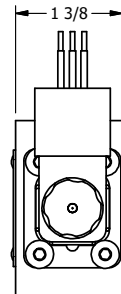

4

3

2

1

9/16

9/16

9/16

1/2"-14 NPT CONDUIT CONNECTION
18" LEAD, 3 WIRE

B

B

A

A

4

3

2

AAA
PRODUCTS
INTERNATIONAL
**AAA PRODUCTS
INTERNATIONAL**
7114 Harry Hines Blvd
Dallas, TX 75235

TITLE: 3/8" SIDE PORT, DBL SOL, 3 POS,
SPR CTR, SOL SHFT, CLSD CTR SPL,
MOLD-OVER, SIDE VENT

DRAWING NO.:
DIM_ESY3JC

THE INFORMATION CONTAINED WITHIN THIS DOCUMENT IS PROPRIETARY TO AAA PRODUCTS AND MAY NOT BE DISCLOSED WITHOUT PRIOR WRITTEN CONSENT

A