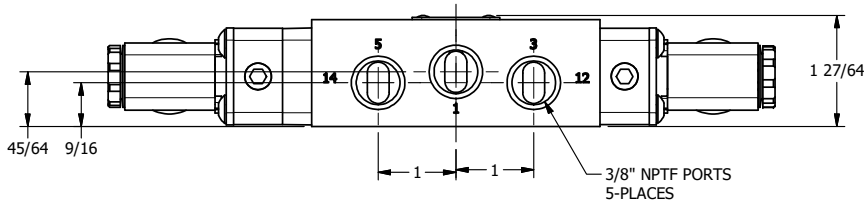

A

A

AAA
PRODUCTS
INTERNATIONAL

AAA PRODUCTS INTERNATIONAL
7114 Harry Hines Blvd
Dallas, TX 75235

TITLE: 3/8" SIDE PORT, DBL SOL, 3 POS,
SPR CTR, SOL SHFT, CLSD CTR SPL,
MOLD-OVER

DRAWING NO.:
DIM_ESY3J

4 3 2

THE INFORMATION CONTAINED WITHIN THIS DOCUMENT IS PROPRIETARY TO AAA PRODUCTS AND MAY NOT BE DISCLOSED WITHOUT PRIOR WRITTEN CONSENT