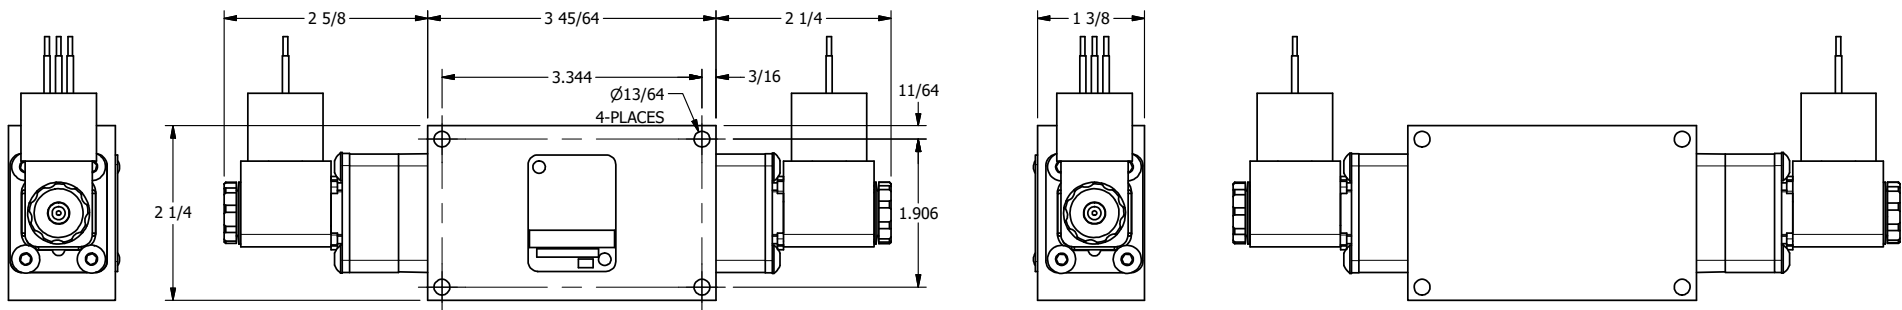

4 3 2 1

B

B

A

A

A

A

**AAA**  
PRODUCTS  
INTERNATIONAL

**AAA PRODUCTS INTERNATIONAL**  
7114 Harry Hines Blvd  
Dallas, TX 75235

TITLE: 3/8" SIDE PORT, DBL SOL, 3 POS,  
SPR CTR, SOL SHFT, CLSD CTR SPL,  
MOLD-OVER

DRAWING NO.:  
DIM\_ESY3J

4 3 2

THE INFORMATION CONTAINED WITHIN THIS DOCUMENT IS PROPRIETARY TO AAA PRODUCTS AND MAY NOT BE DISCLOSED WITHOUT PRIOR WRITTEN CONSENT