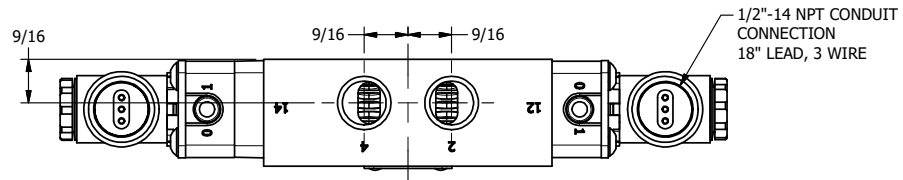

4 3 2 1

B

B

A

A

A

A

**AAA**  
PRODUCTS  
INTERNATIONAL

**AAA PRODUCTS INTERNATIONAL**  
7114 Harry Hines Blvd  
Dallas, TX 75235

TITLE: 3/8" SIDE PORT, DBL SOL, 3 POS,  
SPR CTR, SOL SHFT, CLSD CTR SPL,  
MOLD-OVER

DRAWING NO.:  
DIM\_ESY3J

4 3 2

THE INFORMATION CONTAINED WITHIN THIS DOCUMENT IS PROPRIETARY TO AAA PRODUCTS AND MAY NOT BE DISCLOSED WITHOUT PRIOR WRITTEN CONSENT