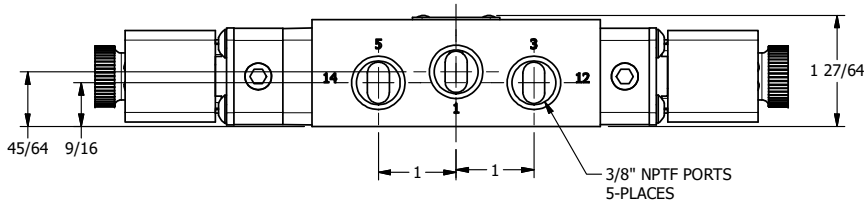

4 | 3 | 2 | 1

B

B

A

A

4 | 3 | 2

TITLE: 3/8" SIDE PORT, DBL SOL, 3 POS,  
SPR CTR, CLSD CTR SPL, HIGH TMEP,  
LCKNG OVRD, DUST EXCLDR

DRAWING NO.:  
DIM\_ESY3HOL