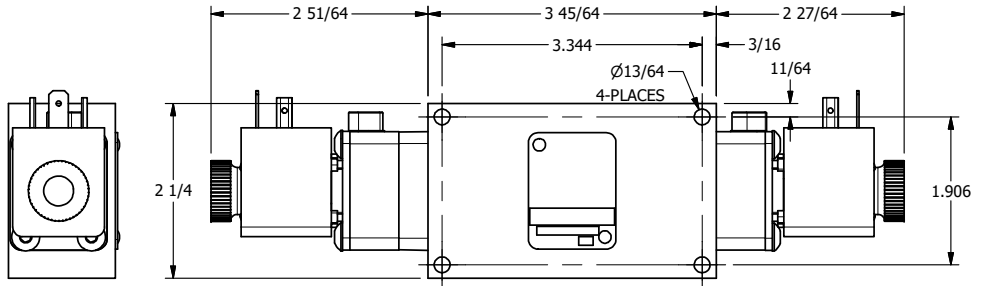

4 | 3 | 2 | 1

B

B

A

A

4 | 3 | 2

TITLE: 3/8" SIDE PORT, DBL SOL, 3 POS,  
SPR CTR, CLSD CTR SPL, HIGH TMEP,  
LCKNG OVRD, DUST EXCLDR

DRAWING NO.:  
DIM\_ESY3HOL