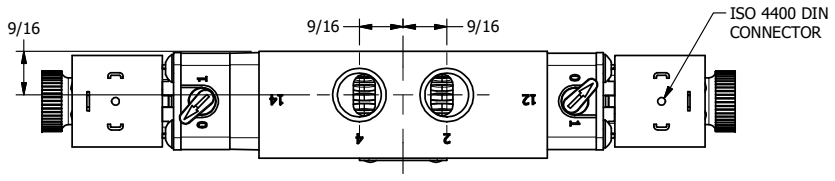

4 | 3 | 2 | 1

B

B

A

A

4 | 3 | 2

TITLE: 3/8" SIDE PORT, DBL SOL, 3 POS,  
SPR CTR, CLSD CTR SPL, HIGH TMEP,  
LCKNG OVRD, DUST EXCLDR

DRAWING NO.:  
DIM\_ESY3HOL