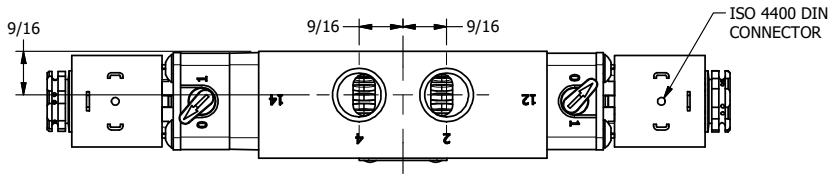

4 | 3 | 2 | 1

4 | 3 | 2

**AAA**  
PRODUCTS  
INTERNATIONAL

**AAA PRODUCTS  
INTERNATIONAL**  
7114 Harry Hines Blvd  
Dallas, TX 75235

TITLE: 3/8" SIDE PORT, DBL SOL, 3 POS,  
SPR CTR, SOL SHFT, CLSD CTR SPL  
HIGH TEMP, LCKNG OVRD, SIDE VENT