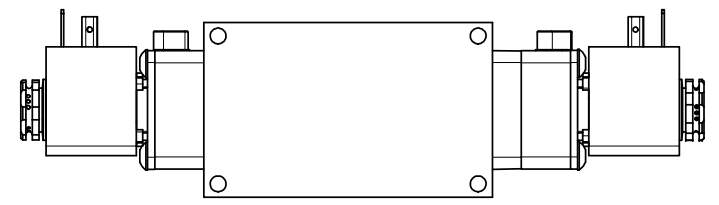

4 | 3 | 2 | 1

4 | 3 | 2

**AAA**  
PRODUCTS  
INTERNATIONAL

**AAA PRODUCTS  
INTERNATIONAL**  
7114 Harry Hines Blvd  
Dallas, TX 75235

TITLE: 3/8" SIDE PORT, DBL SOL, 3 POS,  
SPR CTR, SOL SHFT, CLSD CTR SPL  
HIGH TEMP, LCKNG OVRD, SIDE VENT