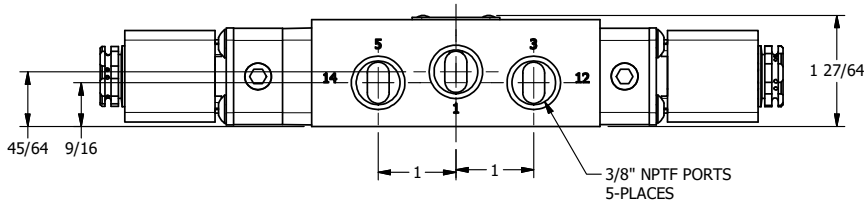

4 | 3 | 2 | 1

4 | 3 | 2

**AAA**  
PRODUCTS  
INTERNATIONAL

**AAA PRODUCTS  
INTERNATIONAL**  
7114 Harry Hines Blvd  
Dallas, TX 75235

TITLE: 3/8" SIDE PORT, DBL SOL, 3 POS,  
SPR CTR, SOL SHFT, CLSD CTR SPL  
HIGH TEMP, LCKNG OVRD, SIDE VENT