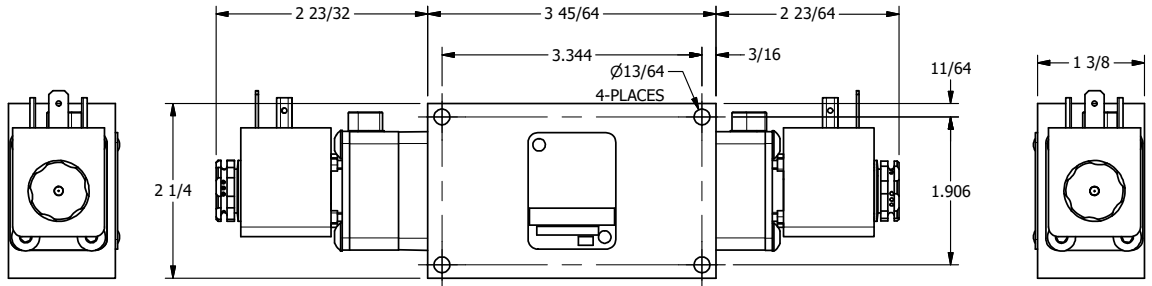

4 | 3 | 2 | 1

4 | 3 | 2

**AAA**  
PRODUCTS  
INTERNATIONAL

**AAA PRODUCTS  
INTERNATIONAL**  
7114 Harry Hines Blvd  
Dallas, TX 75235

TITLE: 3/8" SIDE PORT, DBL SOL, 3 POS,  
SPR CTR, SOL SHFT, CLSD CTR SPL  
HIGH TEMP, LCKNG OVRD, SIDE VENT

DRAWING NO.:  
DIM\_ESY3HOC

THE INFORMATION CONTAINED WITHIN THIS DOCUMENT IS PROPRIETARY TO AAA PRODUCTS AND MAY NOT BE DISCLOSED WITHOUT PRIOR WRITTEN CONSENT