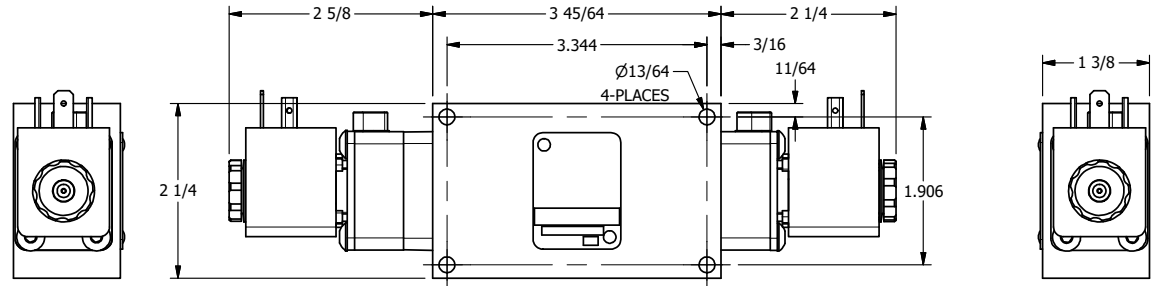

4 | 3 | 2 | 1

**AAA**  
PRODUCTS  
INTERNATIONAL

**AAA PRODUCTS INTERNATIONAL**  
7114 Harry Hines Blvd  
Dallas, TX 75235

TITLE: 3/8" SIDE PORT, DBL SOL, 3 POS,  
SPR CTR, SOL SHFT, CLSD CTR SPL,  
HIGH TEMP, LCKNG OVRD

DRAWING NO.:  
DIM\_ESY3HO

4 | 3 | 2

THE INFORMATION CONTAINED WITHIN THIS DOCUMENT IS PROPRIETARY TO AAA PRODUCTS AND MAY NOT BE DISCLOSED WITHOUT PRIOR WRITTEN CONSENT