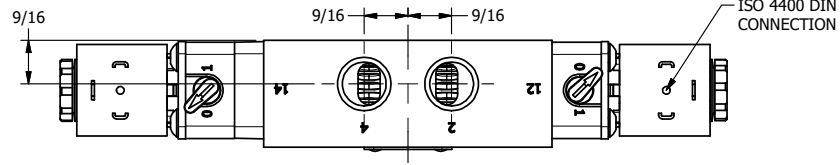

4 | 3 | 2 | 1

**AAA**  
PRODUCTS  
INTERNATIONAL

**AAA PRODUCTS INTERNATIONAL**  
7114 Harry Hines Blvd  
Dallas, TX 75235

TITLE: 3/8" SIDE PORT, DBL SOL, 3 POS,  
SPR CTR, SOL SHFT, CLSD CTR SPL,  
HIGH TEMP, LCKNG OVRD

DRAWING NO.:  
DIM\_ESY3HO

4 | 3 | 2

THE INFORMATION CONTAINED WITHIN THIS DOCUMENT IS PROPRIETARY TO AAA PRODUCTS AND MAY NOT BE DISCLOSED WITHOUT PRIOR WRITTEN CONSENT