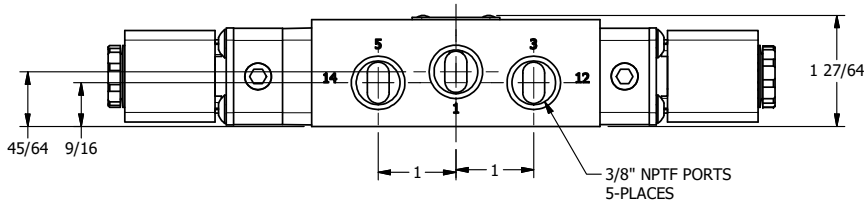

4 | 3 | 2 | 1

**AAA**  
PRODUCTS  
INTERNATIONAL

**AAA PRODUCTS INTERNATIONAL**  
7114 Harry Hines Blvd  
Dallas, TX 75235

TITLE: 3/8" SIDE PORT, DBL SOL, 3 POS,  
SPR CTR, SOL SHFT, CLSD CTR SPL,  
HIGH TEMP, LCKNG OVRD

DRAWING NO.:  
DIM\_ESY3HO

4 | 3 | 2

THE INFORMATION CONTAINED WITHIN THIS DOCUMENT IS PROPRIETARY TO AAA PRODUCTS AND MAY NOT BE DISCLOSED WITHOUT PRIOR WRITTEN CONSENT