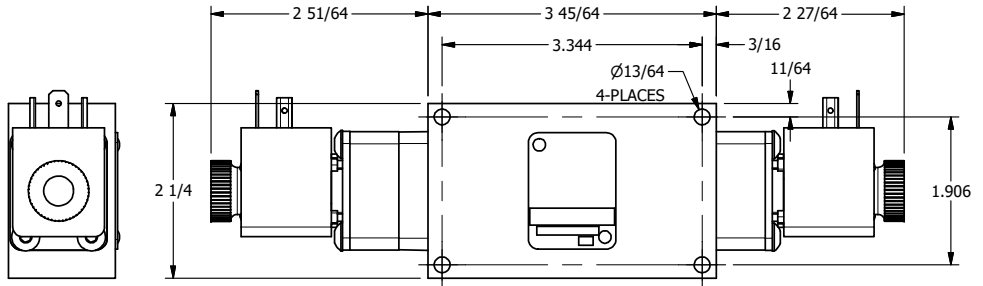

4 | 3 | 2 | 1

4 | 3 | 2

TITLE: 3/8" SIDE PORT, DBL SOL, 3 POS,
SPR CTR, SOL SHFT, CLSD CTR SPL
HIGH TEMP, DUST EXCLDR

DRAWING NO.:
DIM_ESY3HL

THE INFORMATION CONTAINED WITHIN THIS DOCUMENT IS PROPRIETARY TO AAA PRODUCTS AND MAY NOT BE DISCLOSED WITHOUT PRIOR WRITTEN CONSENT