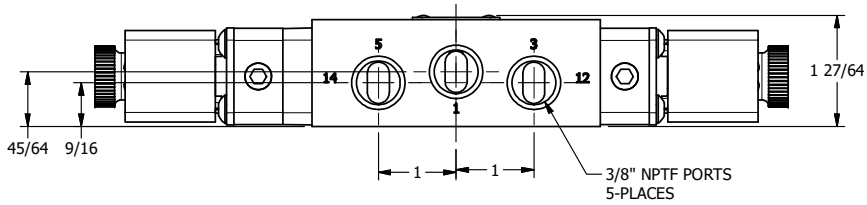

4 | 3 | 2 | 1

4 | 3 | 2

TITLE: 3/8" SIDE PORT, DBL SOL, 3 POS,
SPR CTR, SOL SHFT, CLSD CTR SPL
HIGH TEMP, DUST EXCLDR

DRAWING NO.:
DIM_ESY3HL

THE INFORMATION CONTAINED WITHIN THIS DOCUMENT IS PROPRIETARY TO AAA PRODUCTS AND MAY NOT BE DISCLOSED WITHOUT PRIOR WRITTEN CONSENT