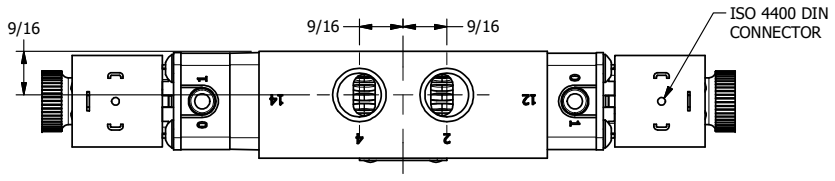

4 | 3 | 2 | 1

4 | 3 | 2

TITLE: 3/8" SIDE PORT, DBL SOL, 3 POS,
SPR CTR, SOL SHFT, CLSD CTR SPL
HIGH TEMP, DUST EXCLDR

DRAWING NO.:
DIM_ESY3HL

THE INFORMATION CONTAINED WITHIN THIS DOCUMENT IS PROPRIETARY TO AAA PRODUCTS AND MAY NOT BE DISCLOSED WITHOUT PRIOR WRITTEN CONSENT