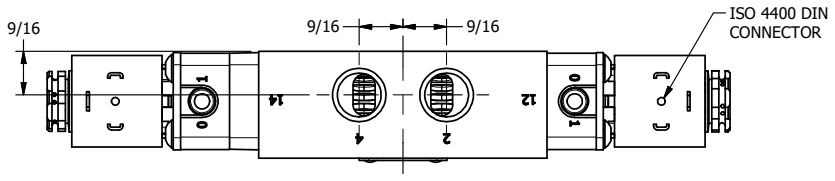

4 3 2 1

4 3 2

AAA
PRODUCTS
INTERNATIONAL

AAA PRODUCTS INTERNATIONAL
7114 Harry Hines Blvd
Dallas, TX 75235

TITLE: 3/8" SIDE PORT, DBL SOL, 3 POS,
SPR CTR, SOL SHFT, CLSD CTR SPL
HIGH TEMP, SIDE VENT

DRAWING NO.:
DIM_ESY3HC