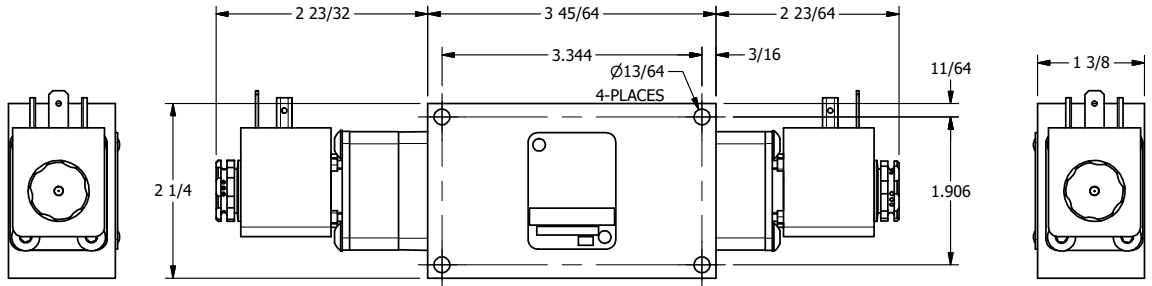

4 3 2 1

4 3 2

AAA
PRODUCTS
INTERNATIONAL

AAA PRODUCTS INTERNATIONAL
7114 Harry Hines Blvd
Dallas, TX 75235

TITLE: 3/8" SIDE PORT, DBL SOL, 3 POS,
SPR CTR, SOL SHFT, CLSD CTR SPL
HIGH TEMP, SIDE VENT

DRAWING NO.:
DIM_ESY3HC