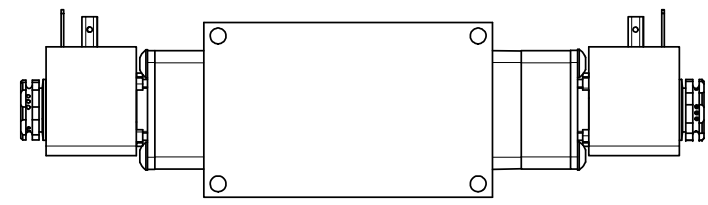

4 3 2 1

4 3 2

AAA
PRODUCTS
INTERNATIONAL

AAA PRODUCTS INTERNATIONAL
7114 Harry Hines Blvd
Dallas, TX 75235

TITLE: 3/8" SIDE PORT, DBL SOL, 3 POS,
SPR CTR, SOL SHFT, CLSD CTR SPL
HIGH TEMP, SIDE VENT

DRAWING NO.:
DIM_ESY3HC