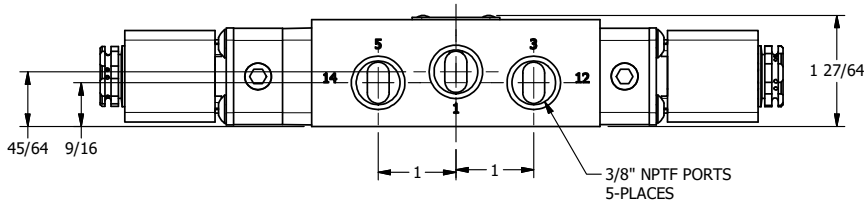

4 3 2 1

4 3 2

AAA
PRODUCTS
INTERNATIONAL

AAA PRODUCTS INTERNATIONAL
7114 Harry Hines Blvd
Dallas, TX 75235

TITLE: 3/8" SIDE PORT, DBL SOL, 3 POS,
SPR CTR, SOL SHFT, CLSD CTR SPL
HIGH TEMP, SIDE VENT

DRAWING NO.:
DIM_ESY3HC