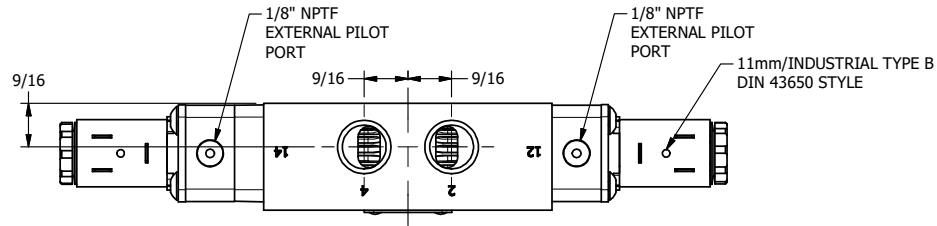

4 3 2 1

AAA
PRODUCTS
INTERNATIONAL

AAA PRODUCTS INTERNATIONAL
7114 Harry Hines Blvd
Dallas, TX 75235

TITLE: 3/8" SIDE PORT, DBL SOL, 3 POS,
SPR CTR, SOL SHFT, FLOAT CTR SPL,
EXT PILOT

DRAWING NO.:
DIM_ESY3GZ