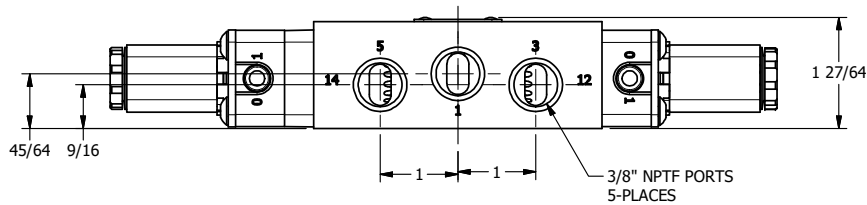

4 3 2 1

AAA
PRODUCTS
INTERNATIONAL

AAA PRODUCTS INTERNATIONAL
7114 Harry Hines Blvd
Dallas, TX 75235

TITLE: 3/8" SIDE PORT, DBL SOL, 3 POS,
SPR CTR, SOL SHFT, FLOAT CTR SPL,
EXT PILOT

DRAWING NO.:
DIM_ESY3GZ