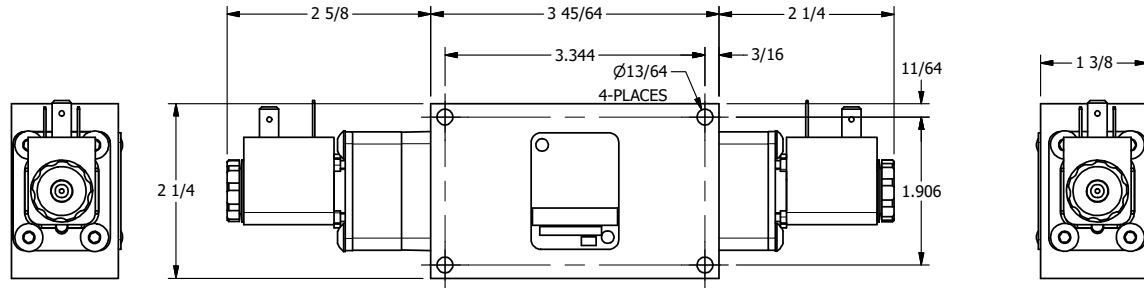

4 3 2 1

AAA
PRODUCTS
INTERNATIONAL

AAA PRODUCTS INTERNATIONAL
7114 Harry Hines Blvd
Dallas, TX 75235

TITLE: 3/8" SIDE PORT, DBL SOL, 3 POS,
SPR CTR, SOL SHFT, FLOAT CTR SPL,
EXT PILOT

DRAWING NO.:
DIM_ESY3GZ