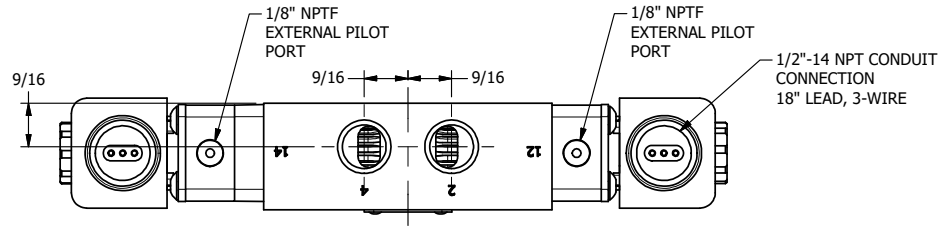

4 3 2 1

AAA
PRODUCTS
INTERNATIONAL

**AAA PRODUCTS
INTERNATIONAL**
7114 Harry Hines Blvd
Dallas, TX 75235

TITLE: 3/8" SIDE PORT, DBL SOL, 3 POS,
SPR CTR, SOL SHFT, FLOAT CTR SPL,
EXPL PROOF, EXT PILOT

DRAWING NO.:
DIM_ESY3GXZ