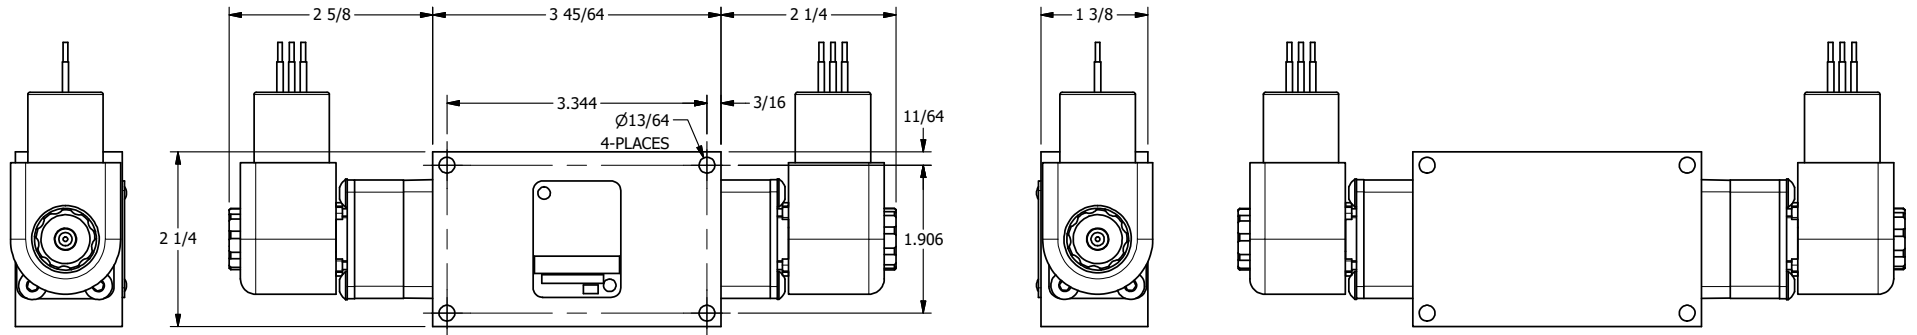

4 3 2 1

AAA
PRODUCTS
INTERNATIONAL

**AAA PRODUCTS
INTERNATIONAL**
7114 Harry Hines Blvd
Dallas, TX 75235

TITLE: 3/8" SIDE PORT, DBL SOL, 3 POS,
SPR CTR, SOL SHFT, FLOAT CTR SPL,
EXPL PROOF, EXT PILOT

DRAWING NO.:
DIM_ESY3GXZ