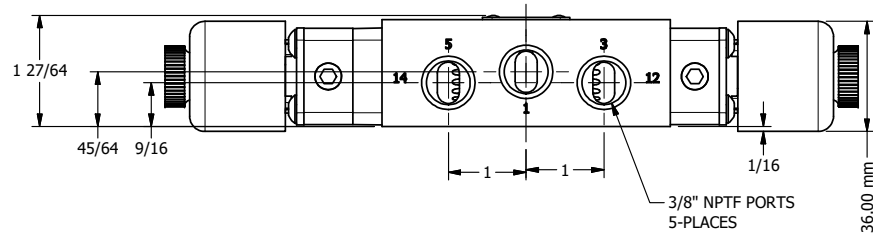

4 3 2 1

**AAA**  
PRODUCTS  
INTERNATIONAL

**AAA PRODUCTS  
INTERNATIONAL**  
7114 Harry Hines Blvd  
Dallas, TX 75235

TITLE: 3/8" SIDE PORT, DBL SOL, 3 POS,  
SPR CTR, FLOAT CTR SPL, EXPL PROOF,  
LCKNG OVRD, DUST EXCDLR

DRAWING NO.:  
DIM\_ESY3GXOL

4 3 2

THE INFORMATION CONTAINED WITHIN THIS DOCUMENT IS PROPRIETARY TO AAA PRODUCTS AND MAY NOT BE DISCLOSED WITHOUT PRIOR WRITTEN CONSENT