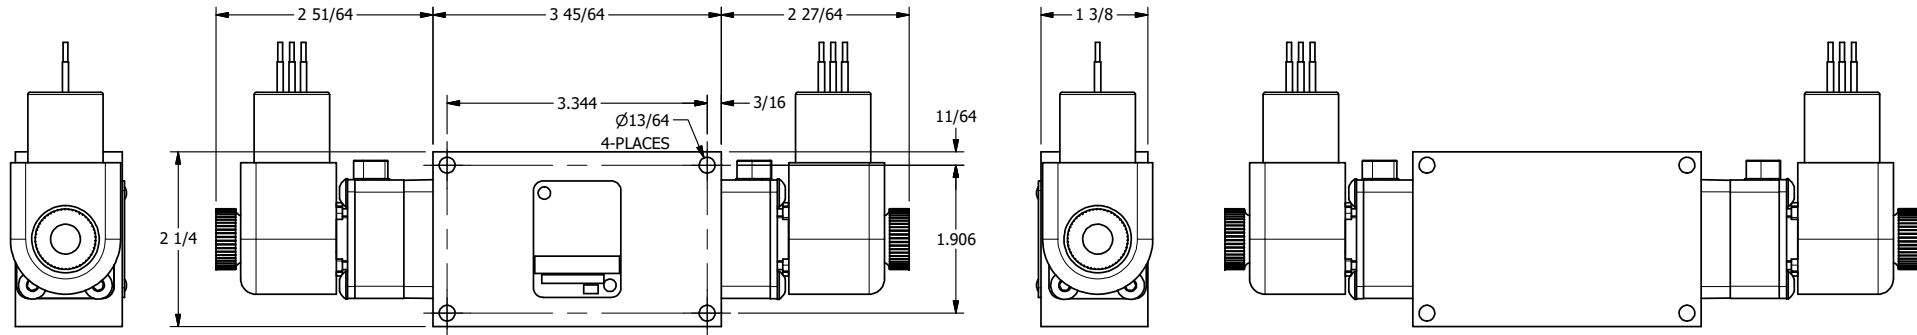

4 3 2 1

**AAA**  
PRODUCTS  
INTERNATIONAL

**AAA PRODUCTS  
INTERNATIONAL**  
7114 Harry Hines Blvd  
Dallas, TX 75235

TITLE: 3/8" SIDE PORT, DBL SOL, 3 POS,  
SPR CTR, FLOAT CTR SPL, EXPL PROOF,  
LCKNG OVRD, DUST EXCDLR

DRAWING NO.:  
DIM\_ESY3GXOL

4 3 2

THE INFORMATION CONTAINED WITHIN THIS DOCUMENT IS PROPRIETARY TO AAA PRODUCTS AND MAY NOT BE DISCLOSED WITHOUT PRIOR WRITTEN CONSENT