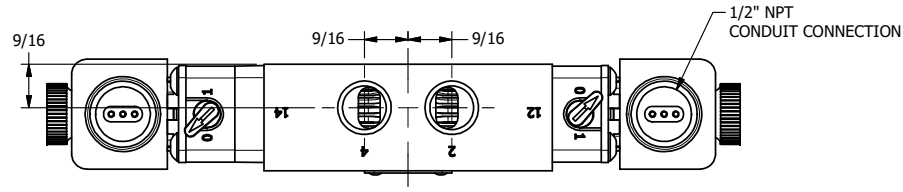

4 3 2 1

**AAA**  
PRODUCTS  
INTERNATIONAL

**AAA PRODUCTS  
INTERNATIONAL**  
7114 Harry Hines Blvd  
Dallas, TX 75235

TITLE: 3/8" SIDE PORT, DBL SOL, 3 POS,  
SPR CTR, FLOAT CTR SPL, EXPL PROOF,  
LCKNG OVRD, DUST EXCDLR

DRAWING NO.:  
DIM\_ESY3GXOL

4 3 2

THE INFORMATION CONTAINED WITHIN THIS DOCUMENT IS PROPRIETARY TO AAA PRODUCTS AND MAY NOT BE DISCLOSED WITHOUT PRIOR WRITTEN CONSENT