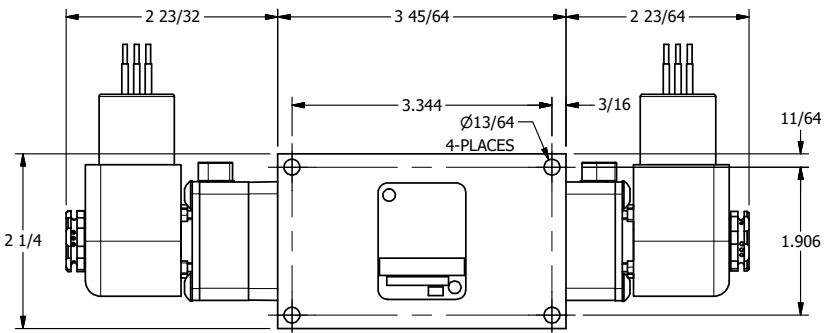

4

3

2

1

B

B

A

A

TITLE: 3/8" SIDE PORT, DBL SOL, 3 POS,
SPR CTR, SOL SHFT, FLOAT CTR SPL,
EXPL PROOF, LCKNG OVRD, SIDE VENT

DRAWING NO.:
DIM_ESY3GXOC

4

3

2

1

THE INFORMATION CONTAINED WITHIN THIS DOCUMENT IS PROPRIETARY TO AAA PRODUCTS AND MAY NOT BE DISCLOSED WITHOUT PRIOR WRITTEN CONSENT