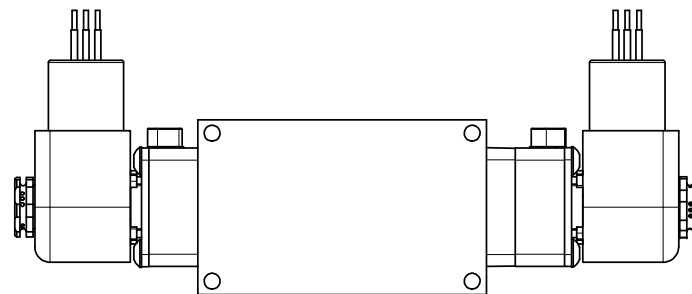

4

3

2

1

B

B

A

A

TITLE: 3/8" SIDE PORT, DBL SOL, 3 POS,
SPR CTR, SOL SHFT, FLOAT CTR SPL,
EXPL PROOF, LCKNG OVRD, SIDE VENT

DRAWING NO.:
DIM_ESY3GXOC

4

3

2

1

THE INFORMATION CONTAINED WITHIN THIS DOCUMENT IS PROPRIETARY TO AAA PRODUCTS AND MAY NOT BE DISCLOSED WITHOUT PRIOR WRITTEN CONSENT