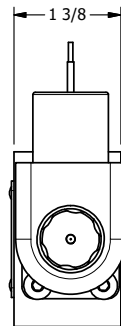

4

3

2

1

B

B

A

A

TITLE: 3/8" SIDE PORT, DBL SOL, 3 POS,
SPR CTR, SOL SHFT, FLOAT CTR SPL,
EXPL PROOF, LCKNG OVRD, SIDE VENT

DRAWING NO.:
DIM_ESY3GXOC

4

3

2

1

THE INFORMATION CONTAINED WITHIN THIS DOCUMENT IS PROPRIETARY TO AAA PRODUCTS AND MAY NOT BE DISCLOSED WITHOUT PRIOR WRITTEN CONSENT