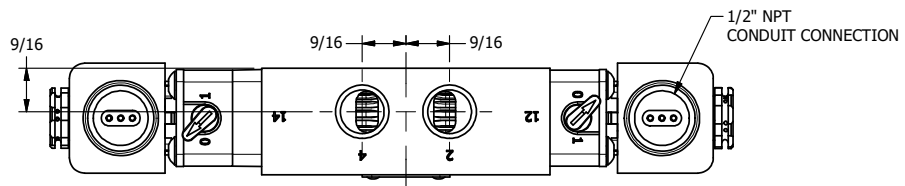

4

3

2

1

B

B

A

A

TITLE: 3/8" SIDE PORT, DBL SOL, 3 POS,
SPR CTR, SOL SHFT, FLOAT CTR SPL,
EXPL PROOF, LCKNG OVRD, SIDE VENT

DRAWING NO.:
DIM_ESY3GXOC

4

3

2

1

THE INFORMATION CONTAINED WITHIN THIS DOCUMENT IS PROPRIETARY TO AAA PRODUCTS AND MAY NOT BE DISCLOSED WITHOUT PRIOR WRITTEN CONSENT