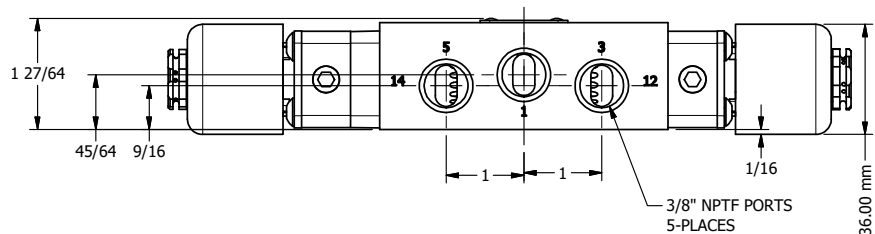

TITLE: 3/8" SIDE PORT, DBL SOL, 3 POS,
SPR CTR, SOL SHFT, FLOAT CTR SPL,
EXPL PROOF, LCKNG OVRD, SIDE VENT

DRAWING NO.:
DIM_ESY3GXOC

4

3

2

1

THE INFORMATION CONTAINED WITHIN THIS DOCUMENT IS PROPRIETARY TO AAA PRODUCTS AND MAY NOT BE DISCLOSED WITHOUT PRIOR WRITTEN CONSENT