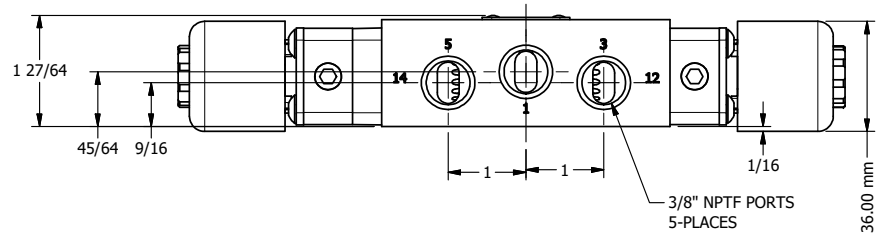

4 3 2 1

4 3 2

**AAA**  
PRODUCTS  
INTERNATIONAL

**AAA PRODUCTS INTERNATIONAL**  
7114 Harry Hines Blvd  
Dallas, TX 75235

TITLE: 3/8" SIDE PORT, DBL SOL, 3 POS,  
SPR CTR, SOL SHFT, FLOAT CTR SPL,  
EXPL PROOF, LCKNG OVRD

DRAWING NO.:  
DIM\_ESY3GXO

THE INFORMATION CONTAINED WITHIN THIS DOCUMENT IS PROPRIETARY TO AAA PRODUCTS AND MAY NOT BE DISCLOSED WITHOUT PRIOR WRITTEN CONSENT