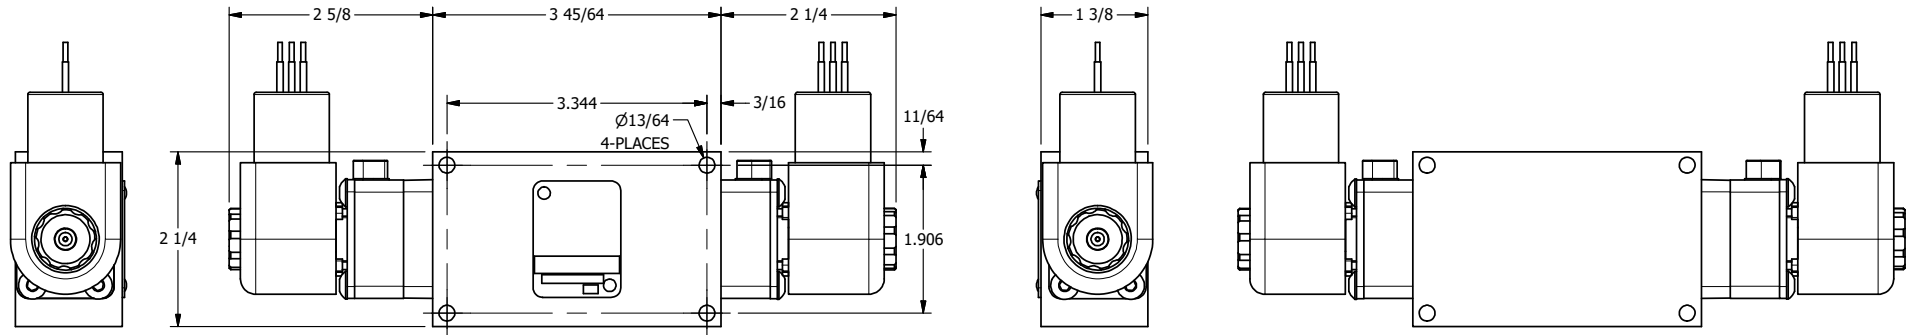

4 3 2 1

4 3 2

**AAA**  
PRODUCTS  
INTERNATIONAL

**AAA PRODUCTS INTERNATIONAL**  
7114 Harry Hines Blvd  
Dallas, TX 75235

TITLE: 3/8" SIDE PORT, DBL SOL, 3 POS,  
SPR CTR, SOL SHFT, FLOAT CTR SPL,  
EXPL PROOF, LCKNG OVRD

DRAWING NO.:  
DIM\_ESY3GXO

THE INFORMATION CONTAINED WITHIN THIS DOCUMENT IS PROPRIETARY TO AAA PRODUCTS AND MAY NOT BE DISCLOSED WITHOUT PRIOR WRITTEN CONSENT