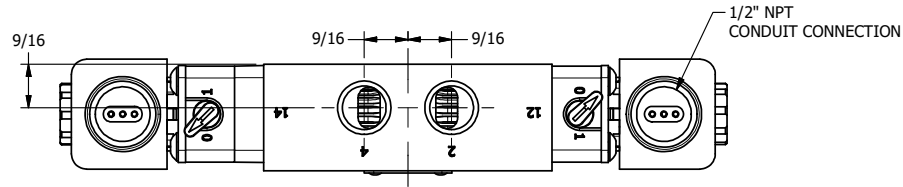

4 3 2 1

4 3 2

**AAA**  
PRODUCTS  
INTERNATIONAL

**AAA PRODUCTS INTERNATIONAL**  
7114 Harry Hines Blvd  
Dallas, TX 75235

TITLE: 3/8" SIDE PORT, DBL SOL, 3 POS,  
SPR CTR, SOL SHFT, FLOAT CTR SPL,  
EXPL PROOF, LCKNG OVRD