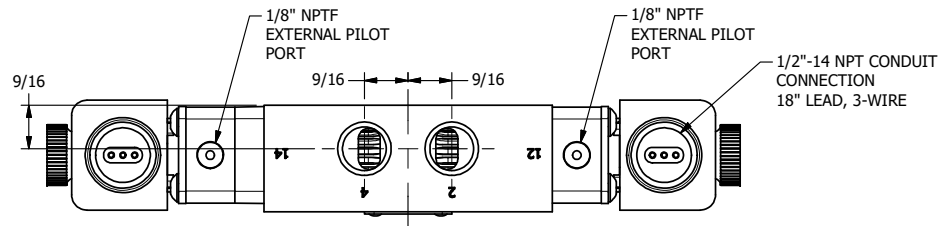

4 3 2 1

4 3 2

**AAA**  
PRODUCTS  
INTERNATIONAL

**AAA PRODUCTS  
INTERNATIONAL**  
7114 Harry Hines Blvd  
Dallas, TX 75235

TITLE:  $3/8"$  SIDE PORT, DBL SOL, 3 POS,  
FLOAT SPR CTR, EXPL PROOF,  
DUST EXCLDR, EXT PILOT