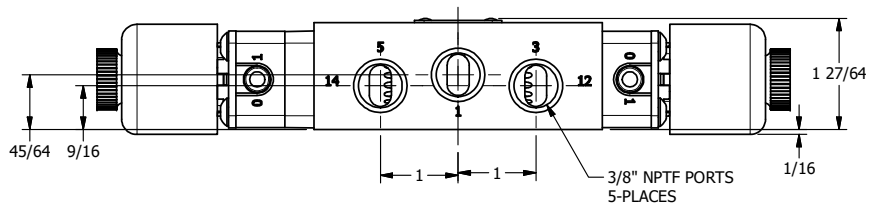

4 3 2 1

4 3 2

**AAA**  
PRODUCTS  
INTERNATIONAL

**AAA PRODUCTS  
INTERNATIONAL**  
7114 Harry Hines Blvd  
Dallas, TX 75235

TITLE:  $3/8"$  SIDE PORT, DBL SOL, 3 POS,  
FLOAT SPR CTR, EXPL PROOF,  
DUST EXCLDR, EXT PILOT