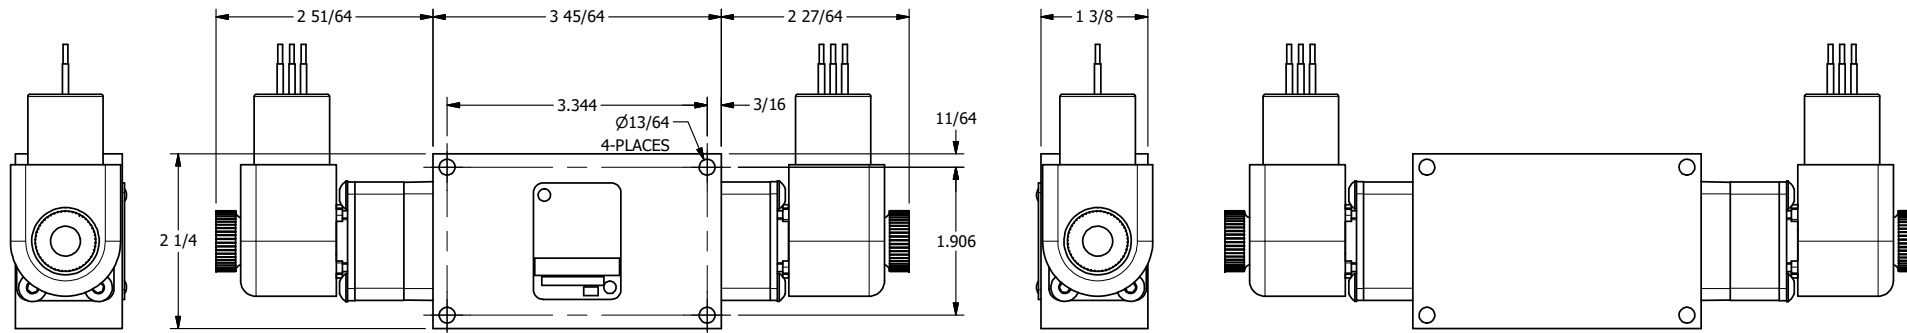

4 3 2 1

4 3 2

**AAA**  
PRODUCTS  
INTERNATIONAL

**AAA PRODUCTS  
INTERNATIONAL**  
7114 Harry Hines Blvd  
Dallas, TX 75235

TITLE:  $3/8"$  SIDE PORT, DBL SOL, 3 POS,  
FLOAT SPR CTR, EXPL PROOF,  
DUST EXCLDR, EXT PILOT