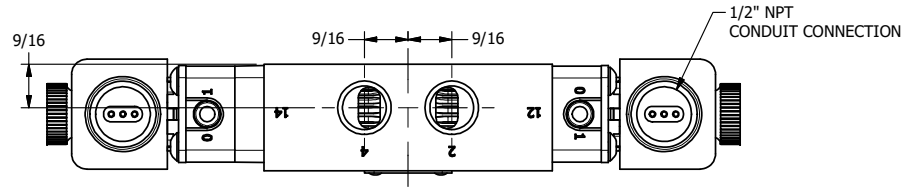

4 3 2 1

4 3 2

**AAA**  
PRODUCTS  
INTERNATIONAL

**AAA PRODUCTS INTERNATIONAL**  
7114 Harry Hines Blvd  
Dallas, TX 75235

TITLE: 3/8" SIDE PORT, DBL SOL, 3 POS,  
SPR CTR, SOL SHFT, FLOAT CTR SPL,  
EXPLOSION PROOF, DUST EXCDLR

DRAWING NO.:  
DIM\_ESY3GXL

THE INFORMATION CONTAINED WITHIN THIS DOCUMENT IS PROPRIETARY TO AAA PRODUCTS AND MAY NOT BE DISCLOSED WITHOUT PRIOR WRITTEN CONSENT