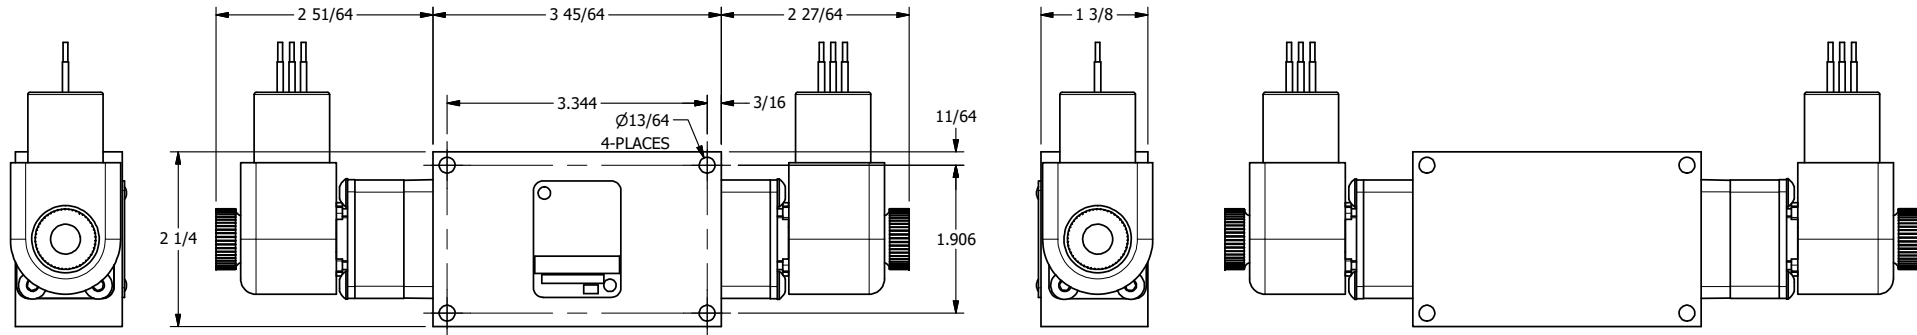

4 3 2 1

4 3 2

**AAA**  
PRODUCTS  
INTERNATIONAL

**AAA PRODUCTS INTERNATIONAL**  
7114 Harry Hines Blvd  
Dallas, TX 75235

TITLE: 3/8" SIDE PORT, DBL SOL, 3 POS,  
SPR CTR, SOL SHFT, FLOAT CTR SPL,  
EXPLOSION PROOF, DUST EXCDLR

DRAWING NO.:  
DIM\_ESY3GXL

THE INFORMATION CONTAINED WITHIN THIS DOCUMENT IS PROPRIETARY TO AAA PRODUCTS AND MAY NOT BE DISCLOSED WITHOUT PRIOR WRITTEN CONSENT