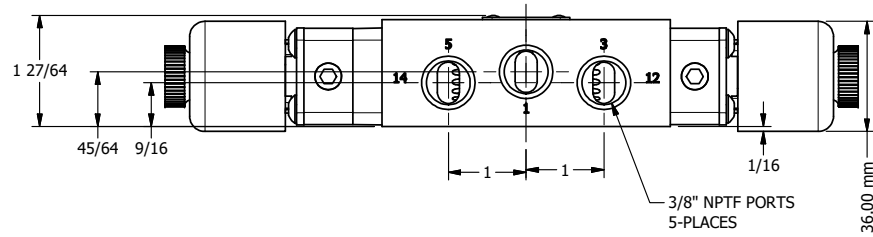

4 3 2 1

4 3 2

**AAA**  
PRODUCTS  
INTERNATIONAL

**AAA PRODUCTS INTERNATIONAL**  
7114 Harry Hines Blvd  
Dallas, TX 75235

TITLE: 3/8" SIDE PORT, DBL SOL, 3 POS,  
SPR CTR, SOL SHFT, FLOAT CTR SPL,  
EXPLOSION PROOF, DUST EXCDLR

DRAWING NO.:  
DIM\_ESY3GXL

THE INFORMATION CONTAINED WITHIN THIS DOCUMENT IS PROPRIETARY TO AAA PRODUCTS AND MAY NOT BE DISCLOSED WITHOUT PRIOR WRITTEN CONSENT