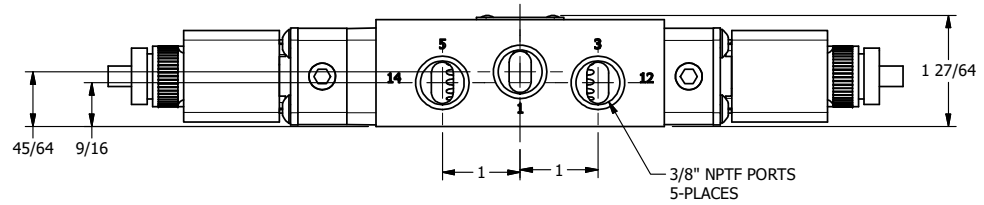

4

3

2

1

**AAA**  
PRODUCTS  
INTERNATIONAL

**AAA PRODUCTS  
INTERNATIONAL**  
7114 Harry Hines Blvd  
Dallas, TX 75235

TITLE: 3/8" SIDE PORT, DBL SOL, 3 POS,  
SPR CTR, SOL SHFT, FLOAT CTR SPL,  
ATEX, LCKNG OVRD, DUST EXCLDR

DRAWING NO.:  
DIM\_ESY3GTOL

THE INFORMATION CONTAINED WITHIN THIS DOCUMENT IS PROPRIETARY TO AAA PRODUCTS AND MAY NOT BE DISCLOSED WITHOUT PRIOR WRITTEN CONSENT

4

3

2

B

B

A