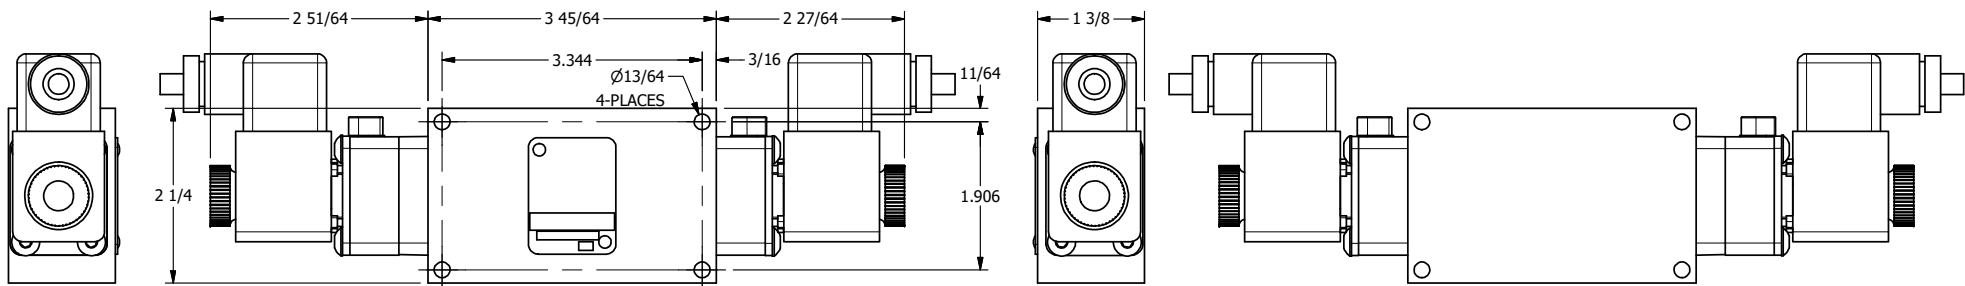

4

3

2

1

**AAA**  
PRODUCTS  
INTERNATIONAL

**AAA PRODUCTS  
INTERNATIONAL**  
7114 Harry Hines Blvd  
Dallas, TX 75235

TITLE: 3/8" SIDE PORT, DBL SOL, 3 POS,  
SPR CTR, SOL SHFT, FLOAT CTR SPL,  
ATEX, LCKNG OVRD, DUST EXCLDR

DRAWING NO.:  
DIM\_ESY3GTOL

THE INFORMATION CONTAINED WITHIN THIS DOCUMENT IS PROPRIETARY TO AAA PRODUCTS AND MAY NOT BE DISCLOSED WITHOUT PRIOR WRITTEN CONSENT

4

3

2

B

B

A