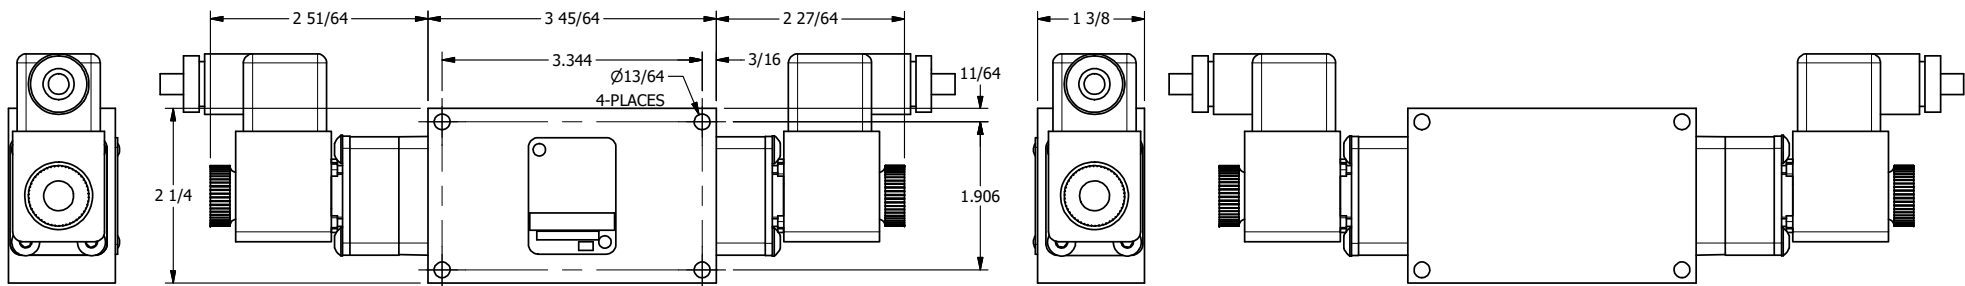

4

3

2

1

AAA
PRODUCTS
INTERNATIONAL

**AAA PRODUCTS
INTERNATIONAL**
7114 Harry Hines Blvd
Dallas, TX 75235

TITLE: 3/8" SIDE PORT, DBL SOL, 3 POS,
SPR CTR, SOL SHFT, FLOAT CTR SPL,
ATEX, DUST EXCLDR

DRAWING NO.:
DIM_ESY3GTL