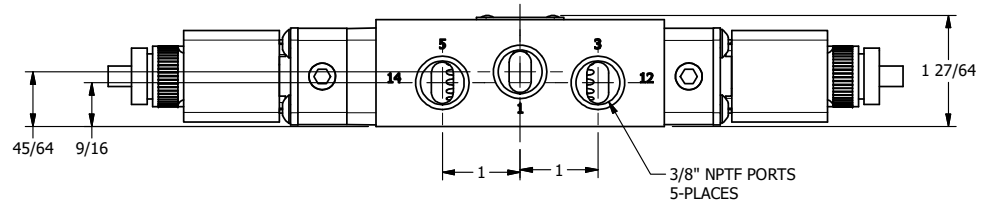

4

3

2

1

AAA
PRODUCTS
INTERNATIONAL

**AAA PRODUCTS
INTERNATIONAL**
7114 Harry Hines Blvd
Dallas, TX 75235

TITLE: 3/8" SIDE PORT, DBL SOL, 3 POS,
SPR CTR, SOL SHFT, FLOAT CTR SPL,
ATEX, DUST EXCLDR

DRAWING NO.:
DIM_ESY3GTL