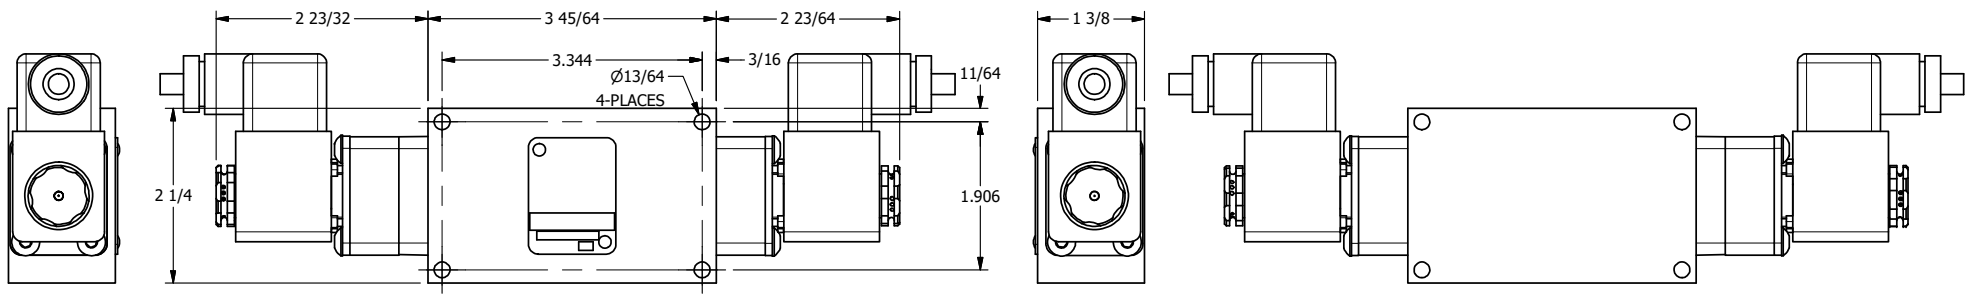

4

3

2

1

AAA
PRODUCTS
INTERNATIONAL

**AAA PRODUCTS
INTERNATIONAL**
7114 Harry Hines Blvd
Dallas, TX 75235

TITLE: 3/8" SIDE PORT, DBL SOL, 3 POS,
SPR CTR, SOL SHFT, FLOAT CTR SPL,
ATEX, SIDE VENT

DRAWING NO.:
DIM_ESY3GTC