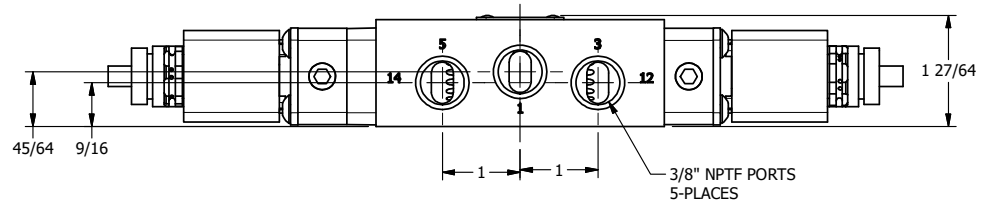

4

3

2

1

AAA
PRODUCTS
INTERNATIONAL

**AAA PRODUCTS
INTERNATIONAL**
7114 Harry Hines Blvd
Dallas, TX 75235

TITLE: 3/8" SIDE PORT, DBL SOL, 3 POS,
SPR CTR, SOL SHFT, FLOAT CTR SPL,
ATEX, SIDE VENT

DRAWING NO.:
DIM_ESY3GTC