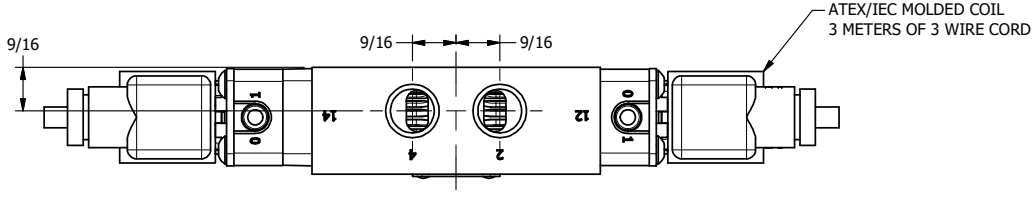

4

3

2

1

AAA
PRODUCTS
INTERNATIONAL

**AAA PRODUCTS
INTERNATIONAL**
7114 Harry Hines Blvd
Dallas, TX 75235

TITLE: 3/8" SIDE PORT, DBL SOL, 3 POS,
SPR CTR, SOL SHFT, FLOAT CTR SPL,
ATEX, SIDE VENT

DRAWING NO.:
DIM_ESY3GTC