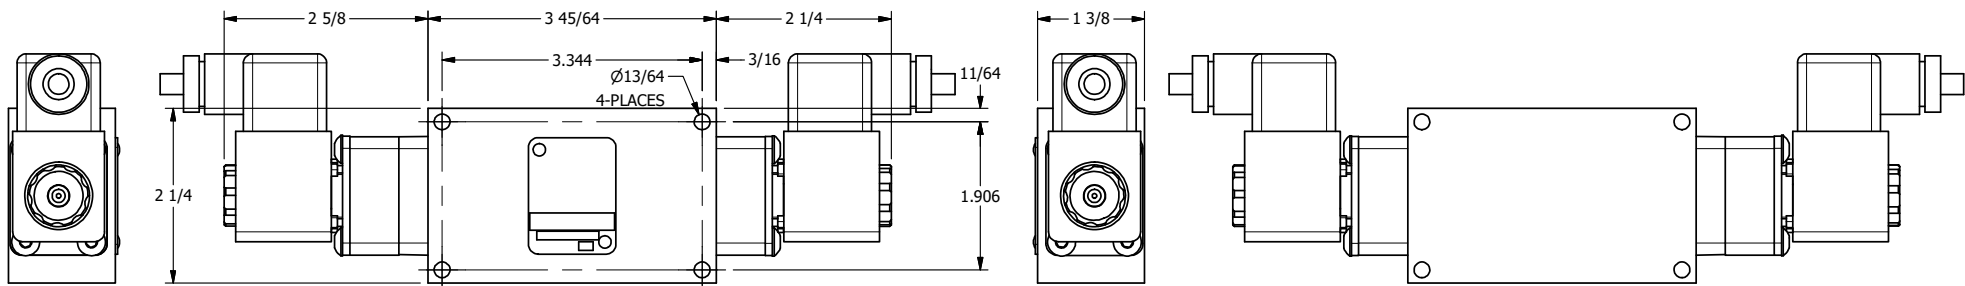

4

3

2

1

**AAA**  
PRODUCTS  
INTERNATIONAL

**AAA PRODUCTS  
INTERNATIONAL**  
7114 Harry Hines Blvd  
Dallas, TX 75235

TITLE: 3/8" SIDE PORT, DBL SOL, 3 POS,  
SPR CTR, SOL SHFT, FLOAT CTR SPL,  
ATEX

DRAWING NO.:  
DIM\_ESY3GT