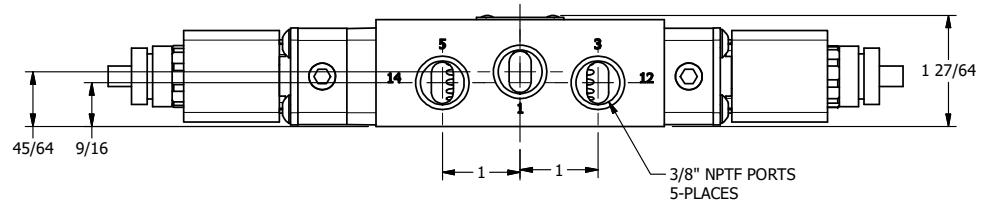

4

3

2

1

**AAA**  
PRODUCTS  
INTERNATIONAL

**AAA PRODUCTS  
INTERNATIONAL**  
7114 Harry Hines Blvd  
Dallas, TX 75235

TITLE: 3/8" SIDE PORT, DBL SOL, 3 POS,  
SPR CTR, SOL SHFT, FLOAT CTR SPL,  
ATEX

DRAWING NO.:  
DIM\_ESY3GT