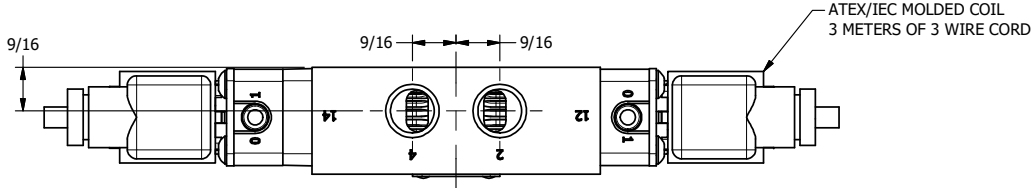

4

3

2

1

**AAA**  
PRODUCTS  
INTERNATIONAL

**AAA PRODUCTS  
INTERNATIONAL**  
7114 Harry Hines Blvd  
Dallas, TX 75235

TITLE: 3/8" SIDE PORT, DBL SOL, 3 POS,  
SPR CTR, SOL SHFT, FLOAT CTR SPL,  
ATEX

DRAWING NO.:  
DIM\_ESY3GT