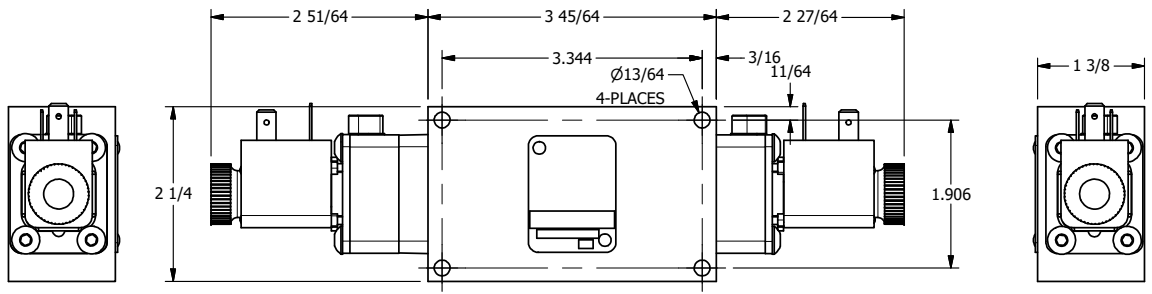

4 | 3 | 2 | 1

4 | 3 | 2

AAA
PRODUCTS
INTERNATIONAL

**AAA PRODUCTS
INTERNATIONAL**
7114 Harry Hines Blvd
Dallas, TX 75235

TITLE: 3/8" SIDE PORT, DBL SOL, 3 POS,
SPR CTR, SOL SHFT, FLOAT CTR SPL,
LCKNG OVRD, DUST EXCLDR

DRAWING NO.:
DIM_ESY3GOL

THE INFORMATION CONTAINED WITHIN THIS DOCUMENT IS PROPRIETARY TO AAA PRODUCTS AND MAY NOT BE DISCLOSED WITHOUT PRIOR WRITTEN CONSENT