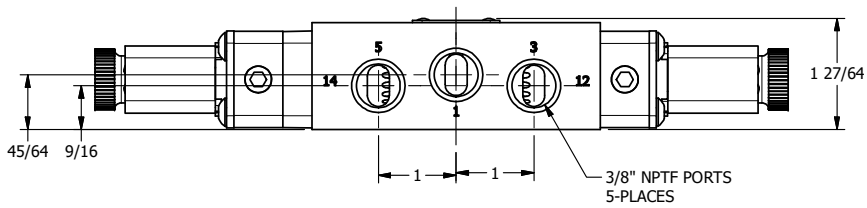

4 | 3 | 2 | 1

4 | 3 | 2

AAA
PRODUCTS
INTERNATIONAL

**AAA PRODUCTS
INTERNATIONAL**
7114 Harry Hines Blvd
Dallas, TX 75235

TITLE: 3/8" SIDE PORT, DBL SOL, 3 POS,
SPR CTR, SOL SHFT, FLOAT CTR SPL,
LCKNG OVRD, DUST EXCLDR

DRAWING NO.:
DIM_ESY3GOL

THE INFORMATION CONTAINED WITHIN THIS DOCUMENT IS PROPRIETARY TO AAA PRODUCTS AND MAY NOT BE DISCLOSED WITHOUT PRIOR WRITTEN CONSENT