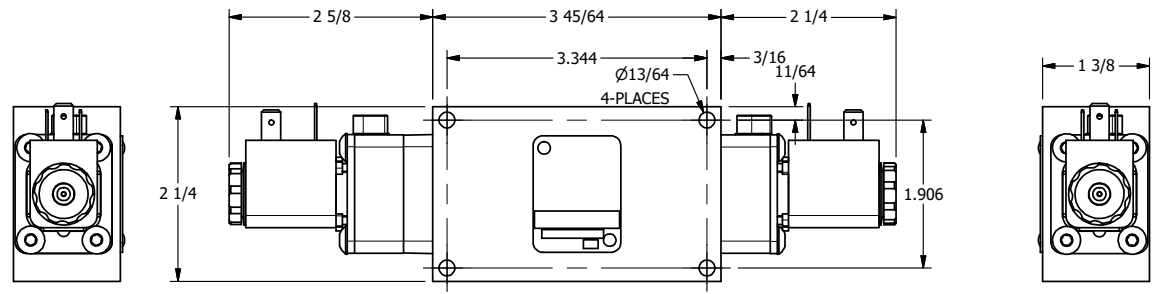

4 | 3 | 2 | 1

4 | 3 | 2

**AAA**  
PRODUCTS  
INTERNATIONAL

**AAA PRODUCTS  
INTERNATIONAL**  
7114 Harry Hines Blvd  
Dallas, TX 75235

TITLE: 3/8" SIDE PORT, DBL SOL, 3 POS,  
SPR CTR, SOL SHFT, FLOAT CTR SPL,  
LCKNG OVRD

DRAWING NO.:  
DIM\_ESY3GO

THE INFORMATION CONTAINED WITHIN THIS DOCUMENT IS PROPRIETARY TO AAA PRODUCTS AND MAY NOT BE DISCLOSED WITHOUT PRIOR WRITTEN CONSENT