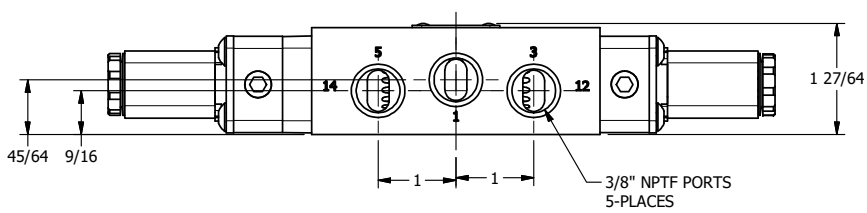

4 | 3 | 2 | 1

4 | 3 | 2

**AAA**  
PRODUCTS  
INTERNATIONAL

**AAA PRODUCTS  
INTERNATIONAL**  
7114 Harry Hines Blvd  
Dallas, TX 75235

TITLE: 3/8" SIDE PORT, DBL SOL, 3 POS,  
SPR CTR, SOL SHFT, FLOAT CTR SPL,  
LCKNG OVRD