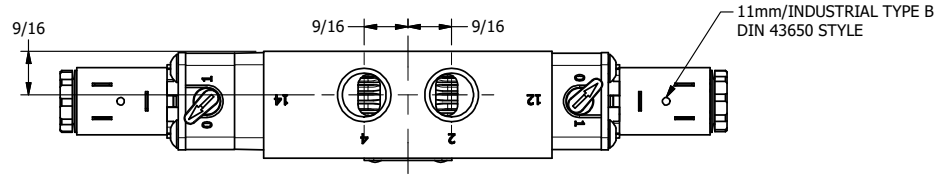

4 | 3 | 2 | 1

4 | 3 | 2

**AAA**  
PRODUCTS  
INTERNATIONAL

**AAA PRODUCTS  
INTERNATIONAL**  
7114 Harry Hines Blvd  
Dallas, TX 75235

TITLE: 3/8" SIDE PORT, DBL SOL, 3 POS,  
SPR CTR, SOL SHFT, FLOAT CTR SPL,  
LCKNG OVRD