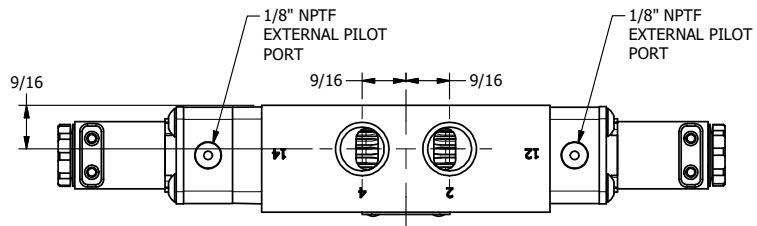

4

3

2

1

AAA PRODUCTS INTERNATIONAL
 7114 Harry Hines Blvd
 Dallas, TX 75235

TITLE: 3/8" SIDE PORT, DBL SOL, 3 POS,
 SPR CTR, SOL SHFT, FLOAT CTR SPL,
 FLYING LEAD, EXT PILOT

DRAWING NO.:
 DIM_ESY3GMZ

THE INFORMATION CONTAINED WITHIN THIS DOCUMENT IS PROPRIETARY TO AAA PRODUCTS AND MAY NOT BE DISCLOSED WITHOUT PRIOR WRITTEN CONSENT