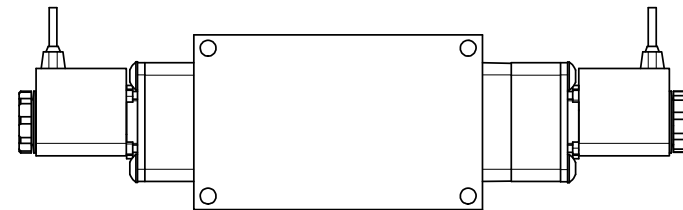

4

3

2

1

AAA PRODUCTS INTERNATIONAL
 7114 Harry Hines Blvd
 Dallas, TX 75235

TITLE: 3/8" SIDE PORT, DBL SOL, 3 POS,
 SPR CTR, SOL SHFT, FLOAT CTR SPL,
 FLYING LEAD, EXT PILOT

DRAWING NO.:
 DIM_ESY3GMZ

THE INFORMATION CONTAINED WITHIN THIS DOCUMENT IS PROPRIETARY TO AAA PRODUCTS AND MAY NOT BE DISCLOSED WITHOUT PRIOR WRITTEN CONSENT