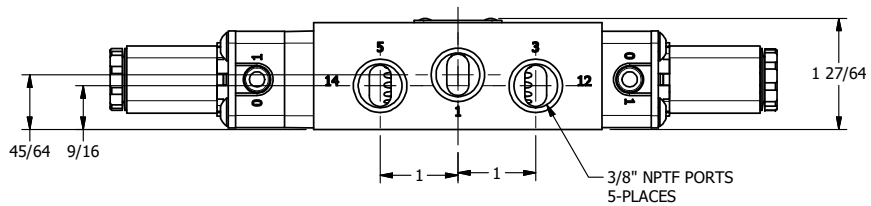

4

3

2

1

AAA PRODUCTS INTERNATIONAL
 7114 Harry Hines Blvd
 Dallas, TX 75235

TITLE: 3/8" SIDE PORT, DBL SOL, 3 POS,
 SPR CTR, SOL SHFT, FLOAT CTR SPL,
 FLYING LEAD, EXT PILOT

DRAWING NO.:
 DIM_ESY3GMZ

THE INFORMATION CONTAINED WITHIN THIS DOCUMENT IS PROPRIETARY TO AAA PRODUCTS AND MAY NOT BE DISCLOSED WITHOUT PRIOR WRITTEN CONSENT