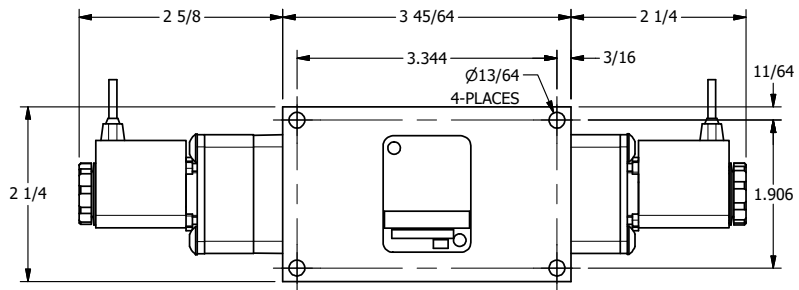

4

3

2

1

AAA PRODUCTS INTERNATIONAL
 7114 Harry Hines Blvd
 Dallas, TX 75235

TITLE: 3/8" SIDE PORT, DBL SOL, 3 POS,
 SPR CTR, SOL SHFT, FLOAT CTR SPL,
 FLYING LEAD, EXT PILOT

DRAWING NO.:
 DIM_ESY3GMZ

THE INFORMATION CONTAINED WITHIN THIS DOCUMENT IS PROPRIETARY TO AAA PRODUCTS AND MAY NOT BE DISCLOSED WITHOUT PRIOR WRITTEN CONSENT