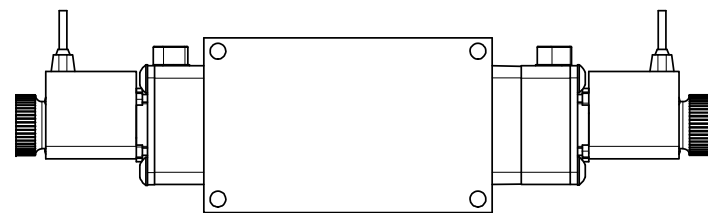

2 51/64

3 45/64

2 27/64

3.344

3/16

11/64

Ø13/64

4-PLACES

2 1/4

1.906

1 27/64

**AAA**  
PRODUCTS  
INTERNATIONAL

**AAA PRODUCTS  
INTERNATIONAL**  
7114 Harry Hines Blvd  
Dallas, TX 75235

TITLE: 3/8" SIDE PORT, DBL SOL, 3 POS,  
SPR CTR, FLOAT CTR SPL, FLYING LEAD,  
LCKNG OVRD, DUST EXCLDR