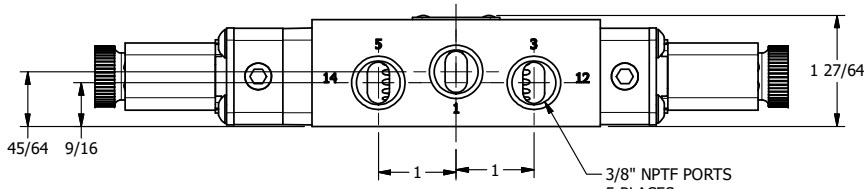

2 51/64

3 45/64

2 27/64

3.344

3/16

11/64

Ø13/64

4-PLACES

2 1/4

1.906

1 27/64

**AAA**  
PRODUCTS  
INTERNATIONAL

**AAA PRODUCTS  
INTERNATIONAL**  
7114 Harry Hines Blvd  
Dallas, TX 75235

TITLE: 3/8" SIDE PORT, DBL SOL, 3 POS,  
SPR CTR, FLOAT CTR SPL, FLYING LEAD,  
LCKNG OVRD, DUST EXCLDR