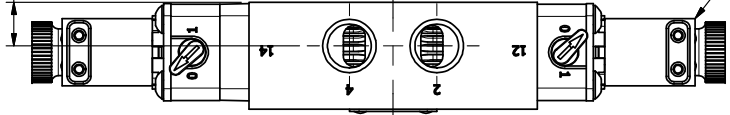

4

3

2

1

9/16

9/16

9/16

18" FLYING LEAD  
2 WIRE

2 51/64

3 45/64

2 27/64

3.344

3/16

11/64

Ø13/64

4-PLACES

2 1/4

1.906

1 27/64

**AAA**  
PRODUCTS  
INTERNATIONAL

**AAA PRODUCTS  
INTERNATIONAL**  
7114 Harry Hines Blvd  
Dallas, TX 75235

TITLE: 3/8" SIDE PORT, DBL SOL, 3 POS,  
SPR CTR, FLOAT CTR SPL, FLYING LEAD,  
LCKNG OVRD, DUST EXCLDR