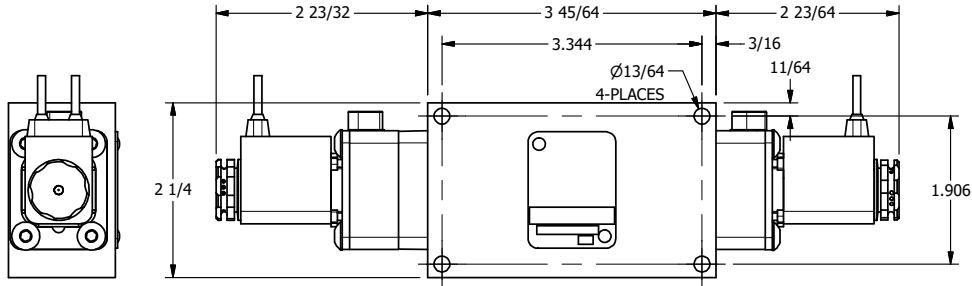

4 3 2 1

**AAA**  
PRODUCTS  
INTERNATIONAL

**AAA PRODUCTS  
INTERNATIONAL**  
7114 Harry Hines Blvd  
Dallas, TX 75235

TITLE: 3/8" SIDE PORT, DBL SOL, 3 POS,  
SPR CTR, FLOAT CTR SPL,  
FLYING LEAD, LCKNG OVRD, SIDE VENT

DRAWING NO.:  
DIM\_ESY3GMOC

4 3 2

THE INFORMATION CONTAINED WITHIN THIS DOCUMENT IS PROPRIETARY TO AAA PRODUCTS AND MAY NOT BE DISCLOSED WITHOUT PRIOR WRITTEN CONSENT