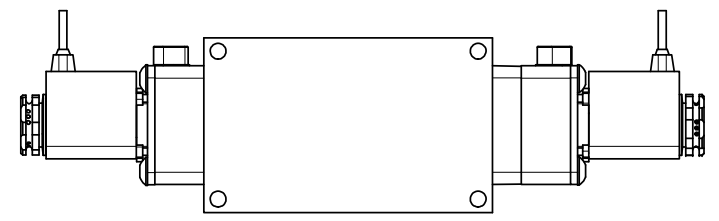

4 3 2 1

**AAA**  
PRODUCTS  
INTERNATIONAL

**AAA PRODUCTS  
INTERNATIONAL**  
7114 Harry Hines Blvd  
Dallas, TX 75235

TITLE: 3/8" SIDE PORT, DBL SOL, 3 POS,  
SPR CTR, FLOAT CTR SPL,  
FLYING LEAD, LCKNG OVRD, SIDE VENT

DRAWING NO.:  
DIM\_ESY3GMOC

4 3 2

THE INFORMATION CONTAINED WITHIN THIS DOCUMENT IS PROPRIETARY TO AAA PRODUCTS AND MAY NOT BE DISCLOSED WITHOUT PRIOR WRITTEN CONSENT