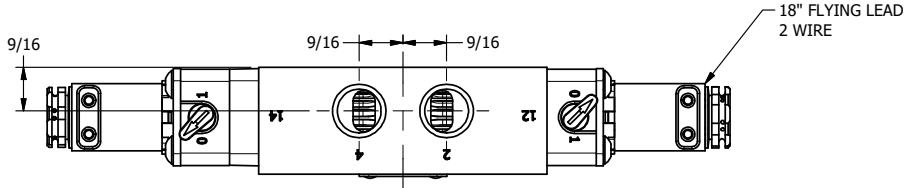

4 3 2 1

**AAA**  
PRODUCTS  
INTERNATIONAL

**AAA PRODUCTS  
INTERNATIONAL**  
7114 Harry Hines Blvd  
Dallas, TX 75235

TITLE: 3/8" SIDE PORT, DBL SOL, 3 POS,  
SPR CTR, FLOAT CTR SPL,  
FLYING LEAD, LCKNG OVRD, SIDE VENT

DRAWING NO.:  
DIM\_ESY3GMOC

4 3 2

THE INFORMATION CONTAINED WITHIN THIS DOCUMENT IS PROPRIETARY TO AAA PRODUCTS AND MAY NOT BE DISCLOSED WITHOUT PRIOR WRITTEN CONSENT