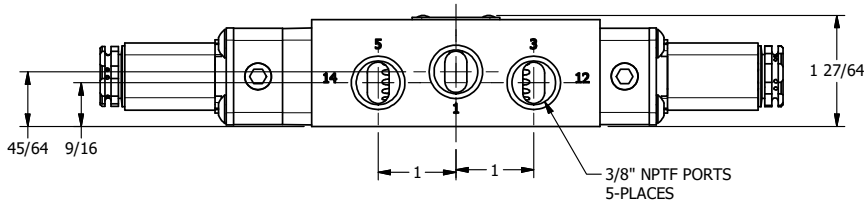

4 3 2 1

**AAA**  
PRODUCTS  
INTERNATIONAL

**AAA PRODUCTS  
INTERNATIONAL**  
7114 Harry Hines Blvd  
Dallas, TX 75235

TITLE: 3/8" SIDE PORT, DBL SOL, 3 POS,  
SPR CTR, FLOAT CTR SPL,  
FLYING LEAD, LCKNG OVRD, SIDE VENT

DRAWING NO.:  
DIM\_ESY3GMOC

4 3 2

THE INFORMATION CONTAINED WITHIN THIS DOCUMENT IS PROPRIETARY TO AAA PRODUCTS AND MAY NOT BE DISCLOSED WITHOUT PRIOR WRITTEN CONSENT