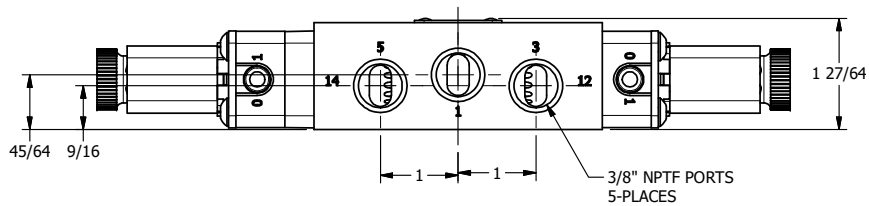

4

3

2

1

AAA
PRODUCTS
INTERNATIONAL

**AAA PRODUCTS
INTERNATIONAL**
7114 Harry Hines Blvd
Dallas, TX 75235

TITLE: 3/8" SIDE PORT, DBL SOL, 3 POS,
FLOAT SPR CTR, FLYING LEAD,
DUST EXCLDR, EXT PILOT

DRAWING NO.:
DIM_ESY3GMLZ