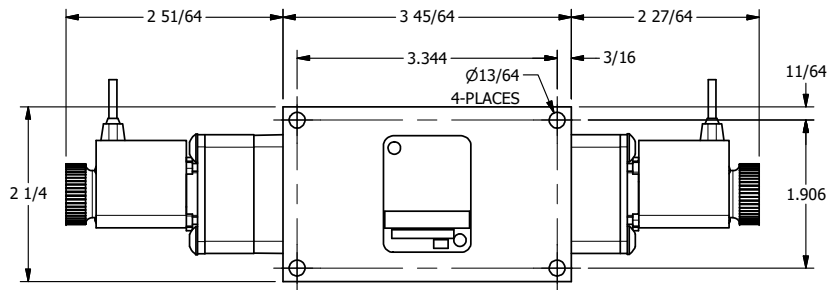

4

3

2

1

AAA
PRODUCTS
INTERNATIONAL

**AAA PRODUCTS
INTERNATIONAL**
7114 Harry Hines Blvd
Dallas, TX 75235

TITLE: 3/8" SIDE PORT, DBL SOL, 3 POS,
FLOAT SPR CTR, FLYING LEAD,
DUST EXCLDR, EXT PILOT

DRAWING NO.:
DIM_ESY3GMLZ