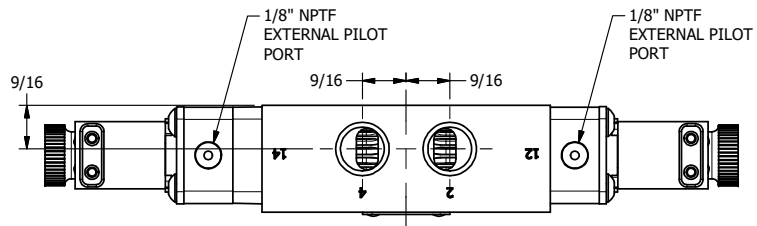

4

3

2

1

AAA
PRODUCTS
INTERNATIONAL

**AAA PRODUCTS
INTERNATIONAL**
7114 Harry Hines Blvd
Dallas, TX 75235

TITLE: 3/8" SIDE PORT, DBL SOL, 3 POS,
FLOAT SPR CTR, FLYING LEAD,
DUST EXCLDR, EXT PILOT

DRAWING NO.:
DIM_ESY3GMLZ