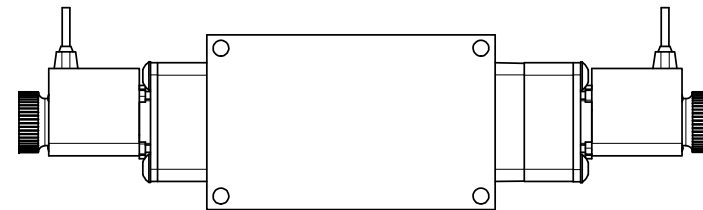

4

3

2

1

AAA
PRODUCTS
INTERNATIONAL

**AAA PRODUCTS
INTERNATIONAL**
7114 Harry Hines Blvd
Dallas, TX 75235

TITLE: 3/8" SIDE PORT, DBL SOL, 3 POS,
FLOAT SPR CTR, FLYING LEAD,
DUST EXCLDR, EXT PILOT

DRAWING NO.:
DIM_ESY3GMLZ