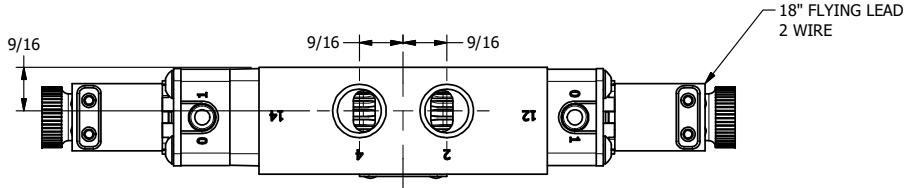

4 | 3 | 2 | 1

AAA
PRODUCTS
INTERNATIONAL

**AAA PRODUCTS
INTERNATIONAL**
7114 Harry Hines Blvd
Dallas, TX 75235

TITLE: 3/8" SIDE PORT, DBL SOL, 3 POS,
SPR CTR, SOL SHFT, FLOAT CTR SPL,
FLYING LEAD, DUST EXCLDR

DRAWING NO.:
DIM_ESY3GML

4 | 3 | 2

THE INFORMATION CONTAINED WITHIN THIS DOCUMENT IS PROPRIETARY TO AAA PRODUCTS AND MAY NOT BE DISCLOSED WITHOUT PRIOR WRITTEN CONSENT