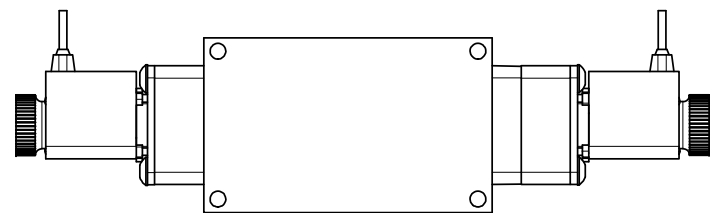

4 | 3 | 2 | 1

AAA
PRODUCTS
INTERNATIONAL

**AAA PRODUCTS
INTERNATIONAL**
7114 Harry Hines Blvd
Dallas, TX 75235

TITLE: 3/8" SIDE PORT, DBL SOL, 3 POS,
SPR CTR, SOL SHFT, FLOAT CTR SPL,
FLYING LEAD, DUST EXCLDR

DRAWING NO.:
DIM_ESY3GML

4 | 3 | 2

THE INFORMATION CONTAINED WITHIN THIS DOCUMENT IS PROPRIETARY TO AAA PRODUCTS AND MAY NOT BE DISCLOSED WITHOUT PRIOR WRITTEN CONSENT