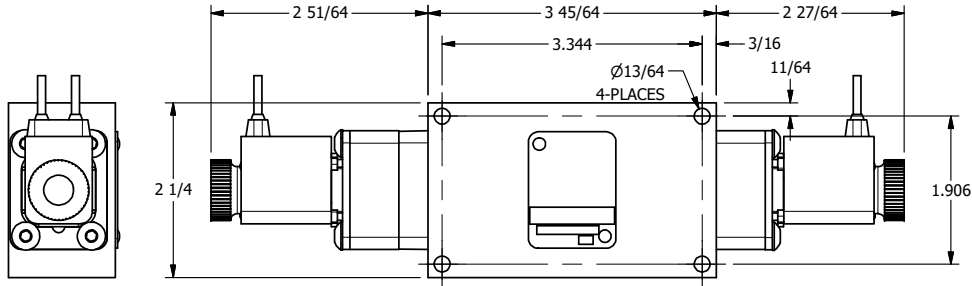

4 | 3 | 2 | 1

AAA
PRODUCTS
INTERNATIONAL

**AAA PRODUCTS
INTERNATIONAL**
7114 Harry Hines Blvd
Dallas, TX 75235

TITLE: 3/8" SIDE PORT, DBL SOL, 3 POS,
SPR CTR, SOL SHFT, FLOAT CTR SPL,
FLYING LEAD, DUST EXCLDR

DRAWING NO.:
DIM_ESY3GML

4 | 3 | 2

THE INFORMATION CONTAINED WITHIN THIS DOCUMENT IS PROPRIETARY TO AAA PRODUCTS AND MAY NOT BE DISCLOSED WITHOUT PRIOR WRITTEN CONSENT