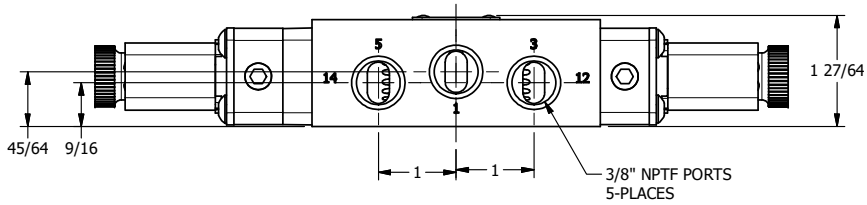

4 | 3 | 2 | 1

AAA
PRODUCTS
INTERNATIONAL

**AAA PRODUCTS
INTERNATIONAL**
7114 Harry Hines Blvd
Dallas, TX 75235

TITLE: 3/8" SIDE PORT, DBL SOL, 3 POS,
SPR CTR, SOL SHFT, FLOAT CTR SPL,
FLYING LEAD, DUST EXCLDR

DRAWING NO.:
DIM_ESY3GML

4 | 3 | 2

THE INFORMATION CONTAINED WITHIN THIS DOCUMENT IS PROPRIETARY TO AAA PRODUCTS AND MAY NOT BE DISCLOSED WITHOUT PRIOR WRITTEN CONSENT