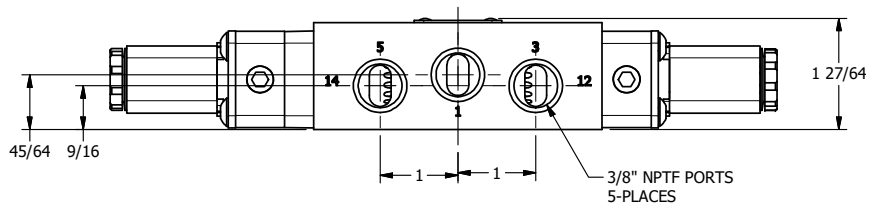

4 3 2 1

4 3 2

AAA PRODUCTS INTERNATIONAL
7114 Harry Hines Blvd
Dallas, TX 75235

TITLE: 3/8" SIDE PORT, DBL SOL, 3 POS,
SPR CTR, SOL SHFT, FLOAT CTR SPL,
FLYING LEAD

DRAWING NO.:
DIM_ESY3GM

THE INFORMATION CONTAINED WITHIN THIS DOCUMENT IS PROPRIETARY TO AAA PRODUCTS AND MAY NOT BE DISCLOSED WITHOUT PRIOR WRITTEN CONSENT