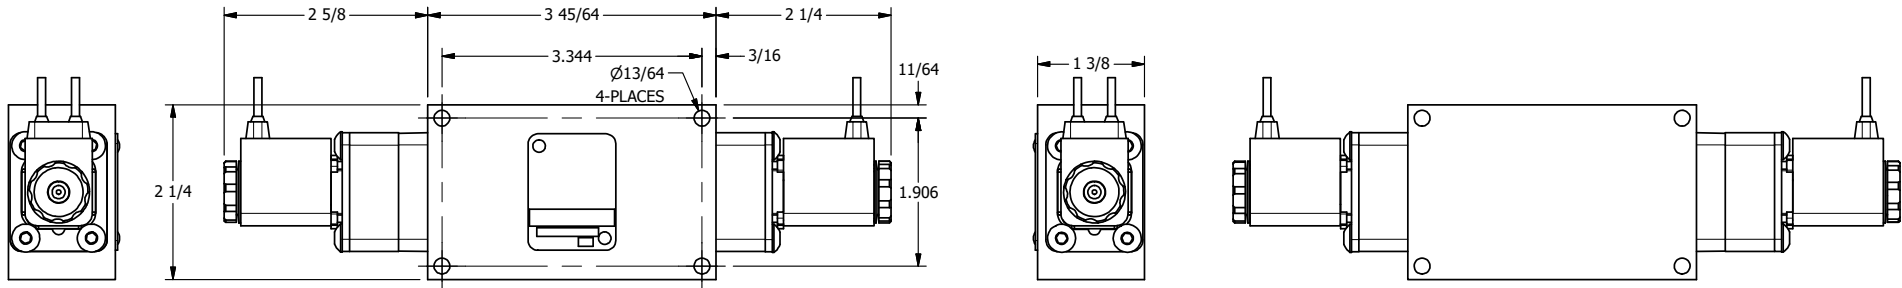

4 3 2 1

4 3 2

AAA PRODUCTS INTERNATIONAL
7114 Harry Hines Blvd
Dallas, TX 75235

TITLE: 3/8" SIDE PORT, DBL SOL, 3 POS,
SPR CTR, SOL SHFT, FLOAT CTR SPL,
FLYING LEAD

DRAWING NO.:
DIM_ESY3GM

THE INFORMATION CONTAINED WITHIN THIS DOCUMENT IS PROPRIETARY TO AAA PRODUCTS AND MAY NOT BE DISCLOSED WITHOUT PRIOR WRITTEN CONSENT