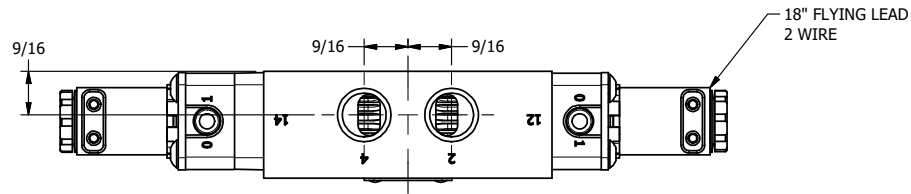

4 3 2 1

4 3 2

AAA PRODUCTS INTERNATIONAL
7114 Harry Hines Blvd
Dallas, TX 75235

TITLE: 3/8" SIDE PORT, DBL SOL, 3 POS,
SPR CTR, SOL SHFT, FLOAT CTR SPL,
FLYING LEAD

DRAWING NO.:
DIM_ESY3GM

THE INFORMATION CONTAINED WITHIN THIS DOCUMENT IS PROPRIETARY TO AAA PRODUCTS AND MAY NOT BE DISCLOSED WITHOUT PRIOR WRITTEN CONSENT