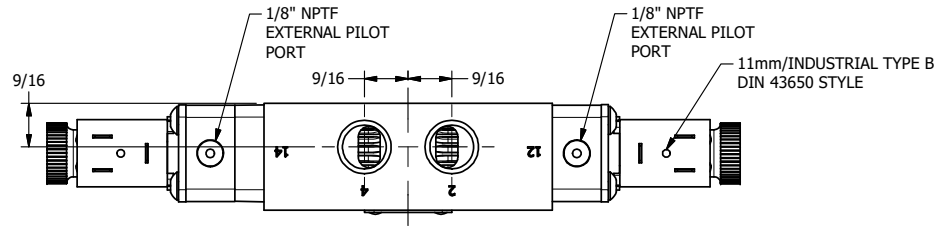

4 | 3 | 2 | 1

**AAA**  
PRODUCTS  
INTERNATIONAL

**AAA PRODUCTS INTERNATIONAL**  
7114 Harry Hines Blvd  
Dallas, TX 75235

TITLE: 3/8" SIDE PORT, DBL SOL, 3 POS,  
SPR CTR, SOL SHFT, FLOAT CTR SPL,  
DUST EXCLDR, EXT PILOT