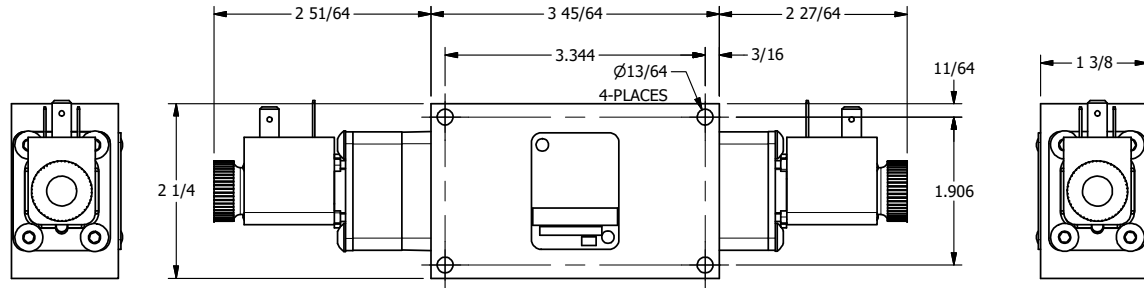

4 | 3 | 2 | 1

**AAA**  
PRODUCTS  
INTERNATIONAL

**AAA PRODUCTS INTERNATIONAL**  
7114 Harry Hines Blvd  
Dallas, TX 75235

TITLE: 3/8" SIDE PORT, DBL SOL, 3 POS,  
SPR CTR, SOL SHFT, FLOAT CTR SPL,  
DUST EXCLDR, EXT PILOT

DRAWING NO.:  
DIM\_ESY3GLZ

THE INFORMATION CONTAINED WITHIN THIS DOCUMENT IS PROPRIETARY TO AAA PRODUCTS AND MAY NOT BE DISCLOSED WITHOUT PRIOR WRITTEN CONSENT

4 | 3 | 2