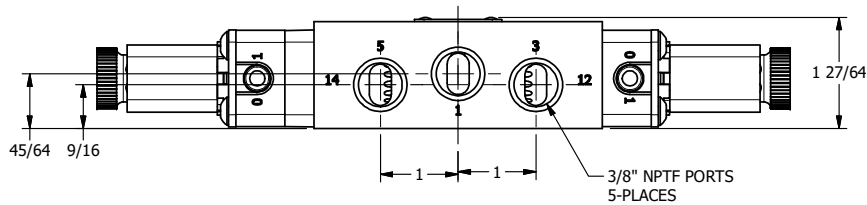

4 | 3 | 2 | 1

**AAA**  
PRODUCTS  
INTERNATIONAL

**AAA PRODUCTS INTERNATIONAL**  
7114 Harry Hines Blvd  
Dallas, TX 75235

TITLE: 3/8" SIDE PORT, DBL SOL, 3 POS,  
SPR CTR, SOL SHFT, FLOAT CTR SPL,  
DUST EXCLDR, EXT PILOT