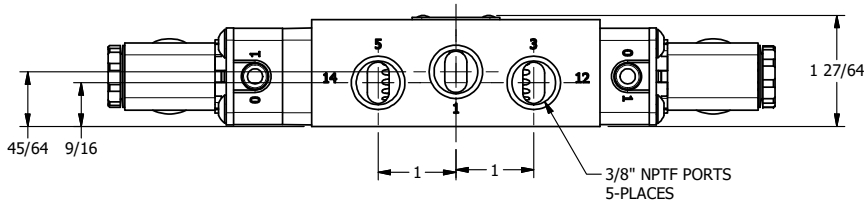

4 | 3 | 2 | 1

AAA
PRODUCTS
INTERNATIONAL

**AAA PRODUCTS
INTERNATIONAL**
7114 Harry Hines Blvd
Dallas, TX 75235

TITLE: 3/8" SIDE PORT, DBL SOL, 3 POS,
SPR CTR, SOL SHFT, FLOAT CTR SPL,
MOLD-OVER, EXT PILOT

DRAWING NO.:
DIM_ESY3GJZ

THE INFORMATION CONTAINED WITHIN THIS DOCUMENT IS PROPRIETARY TO AAA PRODUCTS AND MAY NOT BE DISCLOSED WITHOUT PRIOR WRITTEN CONSENT