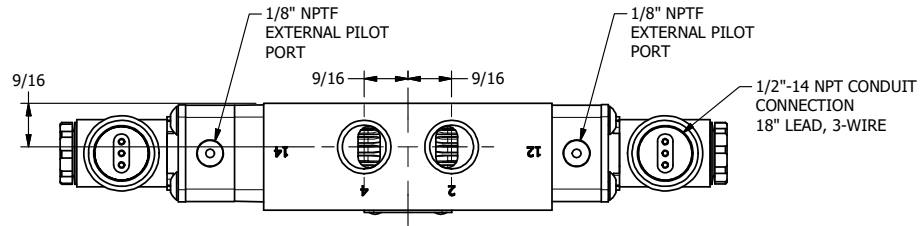

4 | 3 | 2 | 1

B

B

A

A

4 | 3 | 2 | 1

AAA
PRODUCTS
INTERNATIONAL

**AAA PRODUCTS
INTERNATIONAL**
7114 Harry Hines Blvd
Dallas, TX 75235

TITLE: 3/8" SIDE PORT, DBL SOL, 3 POS,
SPR CTR, SOL SHFT, FLOAT CTR SPL,
MOLD-OVER, EXT PILOT

DRAWING NO.:
DIM_ESY3GJZ

THE INFORMATION CONTAINED WITHIN THIS DOCUMENT IS PROPRIETARY TO AAA PRODUCTS AND MAY NOT BE DISCLOSED WITHOUT PRIOR WRITTEN CONSENT