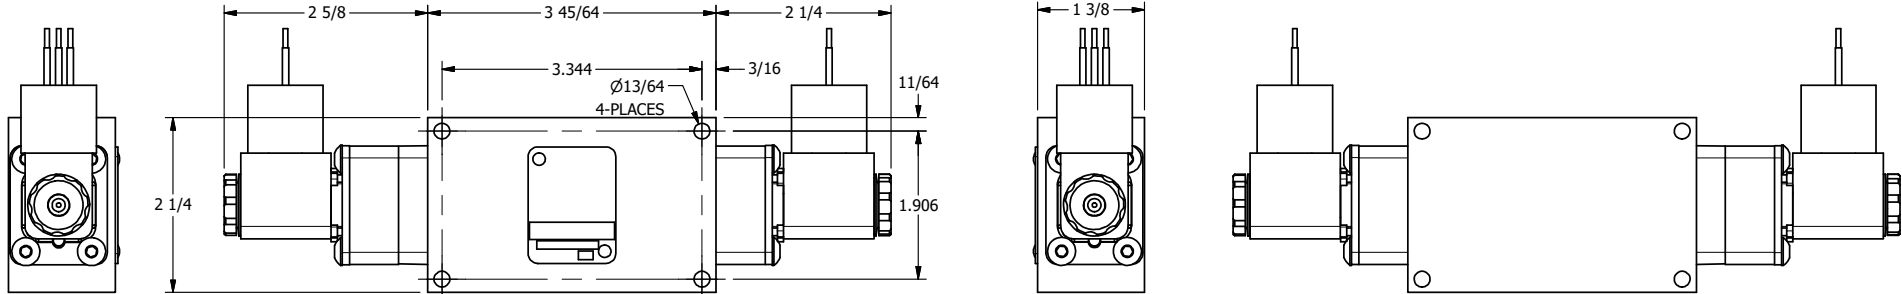

4 | 3 | 2 | 1

B

B

A

A

4 | 3 | 2 | 1

AAA
PRODUCTS
INTERNATIONAL

**AAA PRODUCTS
INTERNATIONAL**
7114 Harry Hines Blvd
Dallas, TX 75235

TITLE: 3/8" SIDE PORT, DBL SOL, 3 POS,
SPR CTR, SOL SHFT, FLOAT CTR SPL,
MOLD-OVER, EXT PILOT

DRAWING NO.:
DIM_ESY3GJZ

THE INFORMATION CONTAINED WITHIN THIS DOCUMENT IS PROPRIETARY TO AAA PRODUCTS AND MAY NOT BE DISCLOSED WITHOUT PRIOR WRITTEN CONSENT