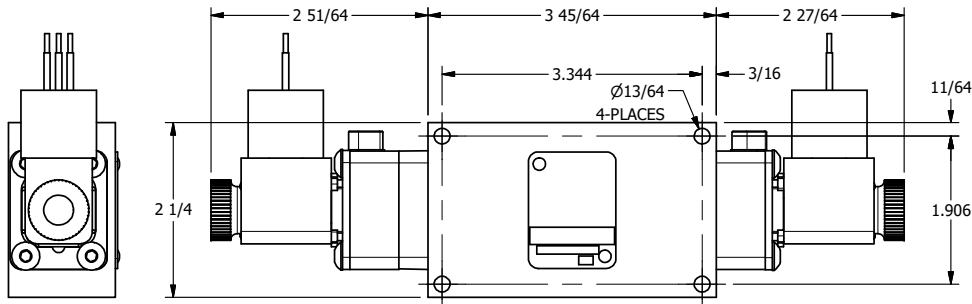

4

3

2

1

B

B

A

A

4

3

2

AAA
PRODUCTS
INTERNATIONAL

**AAA PRODUCTS
INTERNATIONAL**
7114 Harry Hines Blvd
Dallas, TX 75235

TITLE: 3/8" SIDE PORT, DBL SOL, 3 POS,
SPR CTR, FLOAT CTR SPL, MOLD-OVER,
LCKNG OVRD, DUST EXCLDR

DRAWING NO.:
DIM_ESY3GJOL

THE INFORMATION CONTAINED WITHIN THIS DOCUMENT IS PROPRIETARY TO AAA PRODUCTS AND MAY NOT BE DISCLOSED WITHOUT PRIOR WRITTEN CONSENT