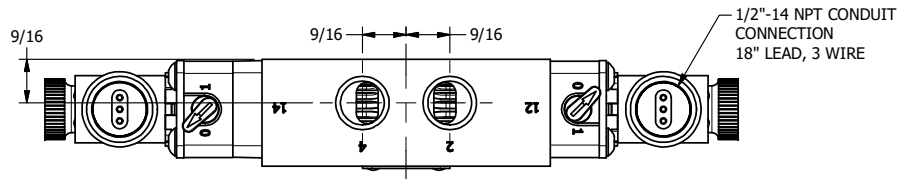

4

3

2

1

B

B

A

A

4

3

2

AAA
PRODUCTS
INTERNATIONAL

**AAA PRODUCTS
INTERNATIONAL**
7114 Harry Hines Blvd
Dallas, TX 75235

TITLE: 3/8" SIDE PORT, DBL SOL, 3 POS,
SPR CTR, FLOAT CTR SPL, MOLD-OVER,
LCKNG OVRD, DUST EXCLDR

DRAWING NO.:
DIM_ESY3GJOL

THE INFORMATION CONTAINED WITHIN THIS DOCUMENT IS PROPRIETARY TO AAA PRODUCTS AND MAY NOT BE DISCLOSED WITHOUT PRIOR WRITTEN CONSENT