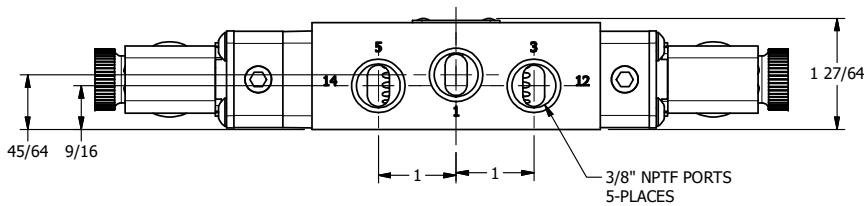

4

3

2

**AAA**  
PRODUCTS  
INTERNATIONAL

**AAA PRODUCTS  
INTERNATIONAL**  
7114 Harry Hines Blvd  
Dallas, TX 75235

TITLE: 3/8" SIDE PORT, DBL SOL, 3 POS,  
SPR CTR, FLOAT CTR SPL, MOLD-OVER,  
LCKNG OVRD, DUST EXCLDR