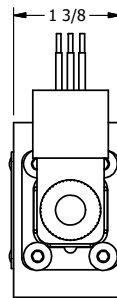

4

3

2

1

B

B

A

A

4

3

2

**AAA**  
PRODUCTS  
INTERNATIONAL

**AAA PRODUCTS  
INTERNATIONAL**  
7114 Harry Hines Blvd  
Dallas, TX 75235

TITLE: 3/8" SIDE PORT, DBL SOL, 3 POS,  
SPR CTR, FLOAT CTR SPL, MOLD-OVER,  
LCKNG OVRD, DUST EXCLDR