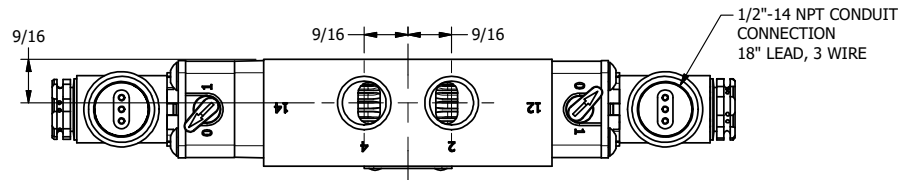

4 3 2 1

B B

A A

AAA
PRODUCTS
INTERNATIONAL

**AAA PRODUCTS
INTERNATIONAL**
7114 Harry Hines Blvd
Dallas, TX 75235

TITLE: 3/8" SIDE PORT, DBL SOL, 3 POS,
SPR CTR, SOL SHFT, REGEN CTR SPL,
MOLD-OVER, LCKNG OVRD, SIDE VENT