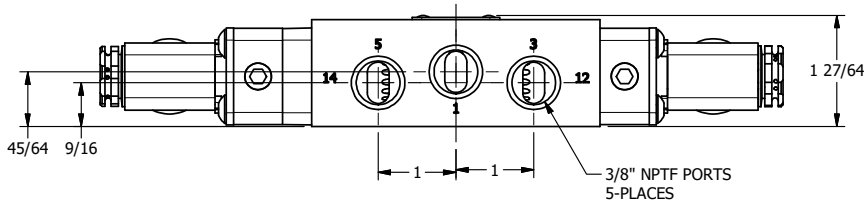

4 3 2 1

B B

A A

AAA
PRODUCTS
INTERNATIONAL

**AAA PRODUCTS
INTERNATIONAL**
7114 Harry Hines Blvd
Dallas, TX 75235

TITLE: 3/8" SIDE PORT, DBL SOL, 3 POS,
SPR CTR, SOL SHFT, REGEN CTR SPL,
MOLD-OVER, LCKNG OVRD, SIDE VENT

DRAWING NO.:
DIM_ESY3GJOC

4 3 2

THE INFORMATION CONTAINED WITHIN THIS DOCUMENT IS PROPRIETARY TO AAA PRODUCTS AND MAY NOT BE DISCLOSED WITHOUT PRIOR WRITTEN CONSENT