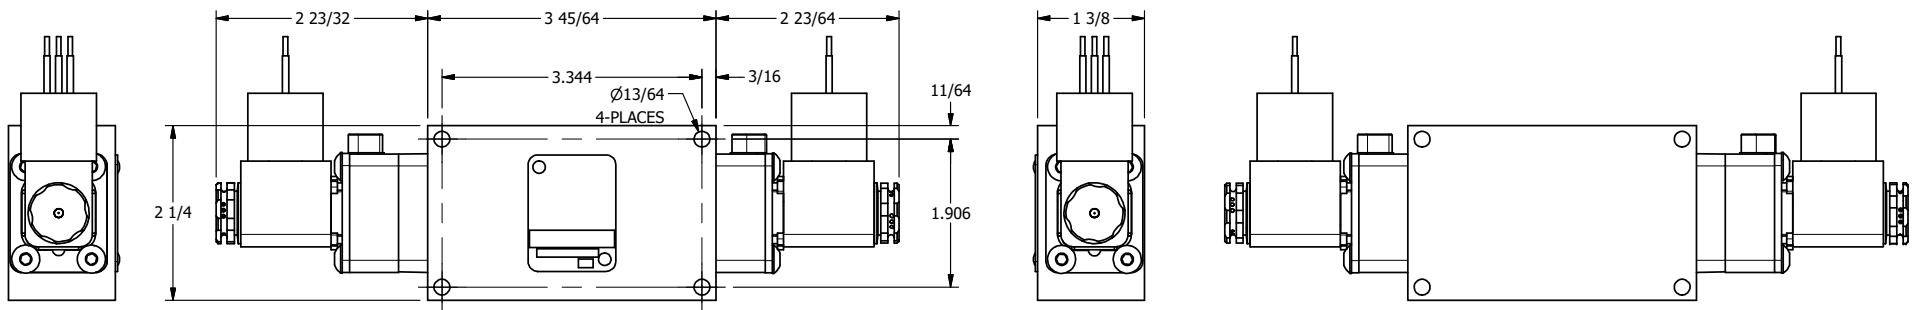

4 3 2 1

B B

A A

AAA
PRODUCTS
INTERNATIONAL

**AAA PRODUCTS
INTERNATIONAL**
7114 Harry Hines Blvd
Dallas, TX 75235

TITLE: 3/8" SIDE PORT, DBL SOL, 3 POS,
SPR CTR, SOL SHFT, REGEN CTR SPL,
MOLD-OVER, LCKNG OVRD, SIDE VENT

DRAWING NO.:
DIM_ESY3GJOC

4 3 2

THE INFORMATION CONTAINED WITHIN THIS DOCUMENT IS PROPRIETARY TO AAA PRODUCTS AND MAY NOT BE DISCLOSED WITHOUT PRIOR WRITTEN CONSENT