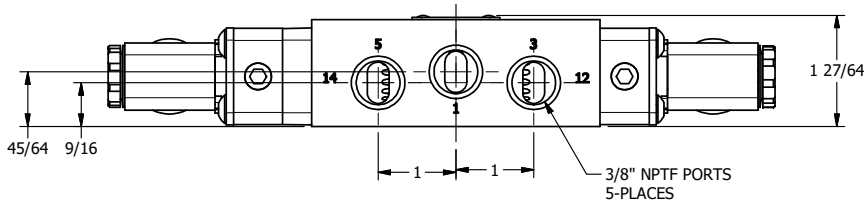

**AAA**  
PRODUCTS  
INTERNATIONAL

**AAA PRODUCTS INTERNATIONAL**  
7114 Harry Hines Blvd  
Dallas, TX 75235

TITLE: 3/8" SIDE PORT, DBL SOL, 3 POS,  
SPR CTR, SOL SHFT, FLOAT CTR SPL,  
MOLD-OVER, LCKNG OVRD