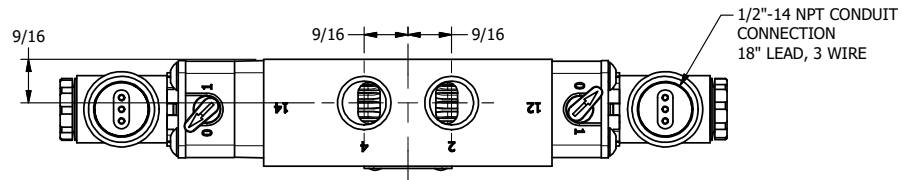

4

3

2

1

B

B

A

A

AAA
PRODUCTS
INTERNATIONAL

AAA PRODUCTS INTERNATIONAL
7114 Harry Hines Blvd
Dallas, TX 75235

TITLE: 3/8" SIDE PORT, DBL SOL, 3 POS,
SPR CTR, SOL SHFT, FLOAT CTR SPL,
MOLD-OVER, LCKNG OVRD

DRAWING NO.:
DIM_ESY3GJO

4

3

2

THE INFORMATION CONTAINED WITHIN THIS DOCUMENT IS PROPRIETARY TO AAA PRODUCTS AND MAY NOT BE DISCLOSED WITHOUT PRIOR WRITTEN CONSENT