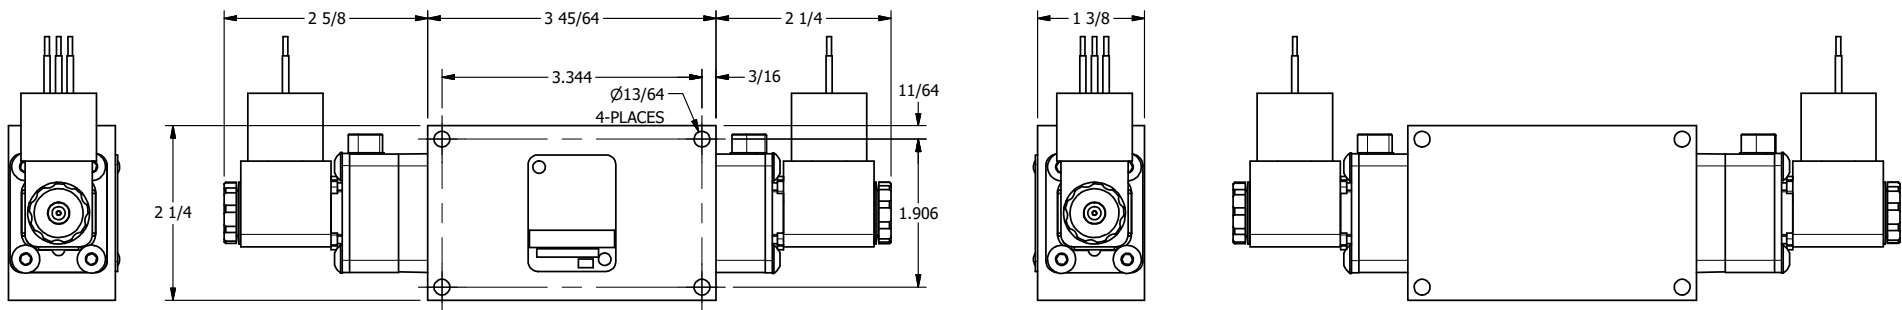

4

3

2

1

B

B

A

A

AAA
PRODUCTS
INTERNATIONAL

AAA PRODUCTS INTERNATIONAL
7114 Harry Hines Blvd
Dallas, TX 75235

TITLE: 3/8" SIDE PORT, DBL SOL, 3 POS,
SPR CTR, SOL SHFT, FLOAT CTR SPL,
MOLD-OVER, LCKNG OVRD

DRAWING NO.:
DIM_ESY3GJO

4

3

2

THE INFORMATION CONTAINED WITHIN THIS DOCUMENT IS PROPRIETARY TO AAA PRODUCTS AND MAY NOT BE DISCLOSED WITHOUT PRIOR WRITTEN CONSENT