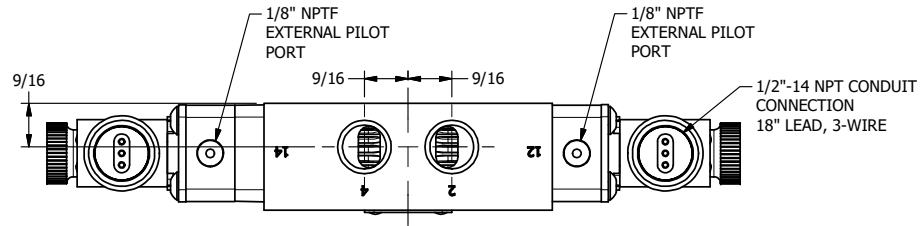

4 3 2 1

4 3 2

AAA
PRODUCTS
INTERNATIONAL

**AAA PRODUCTS
INTERNATIONAL**
7114 Harry Hines Blvd
Dallas, TX 75235

TITLE: 3/8" SIDE PORT, DBL SOL, 3 POS,
FLOAT SPR CTR, MOLD-OVER,
DUST EXCLDR, EXT PILOT

DRAWING NO.:
DIM_ESY3GJLZ