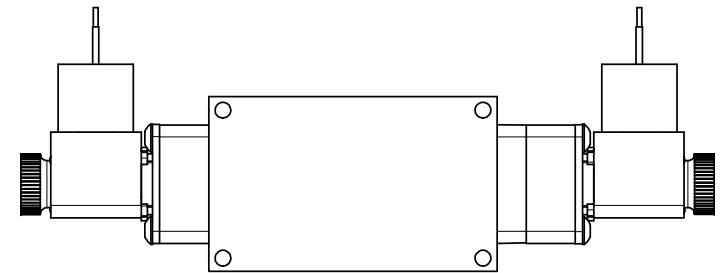

4 3 2 1

4 3 2

AAA
PRODUCTS
INTERNATIONAL

**AAA PRODUCTS
INTERNATIONAL**
7114 Harry Hines Blvd
Dallas, TX 75235

TITLE: 3/8" SIDE PORT, DBL SOL, 3 POS,
FLOAT SPR CTR, MOLD-OVER,
DUST EXCLDR, EXT PILOT

DRAWING NO.:
DIM_ESY3GJLZ