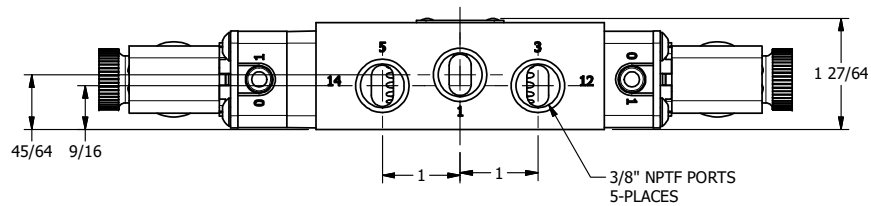

4 3 2 1

4 3 2

AAA
PRODUCTS
INTERNATIONAL

**AAA PRODUCTS
INTERNATIONAL**
7114 Harry Hines Blvd
Dallas, TX 75235

TITLE: 3/8" SIDE PORT, DBL SOL, 3 POS,
FLOAT SPR CTR, MOLD-OVER,
DUST EXCLDR, EXT PILOT

DRAWING NO.:
DIM_ESY3GJLZ