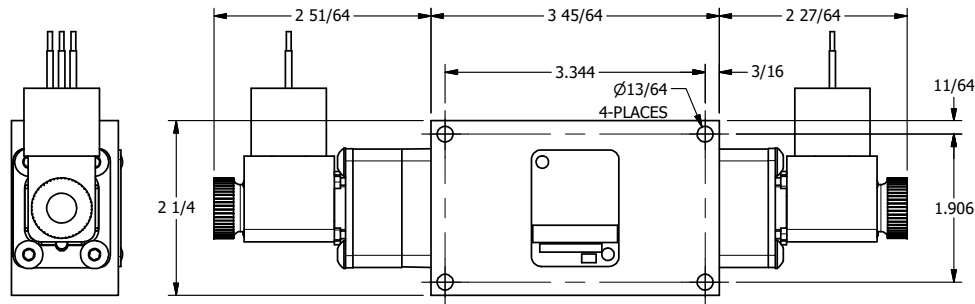

4 3 2 1

4 3 2

AAA
PRODUCTS
INTERNATIONAL

**AAA PRODUCTS
INTERNATIONAL**
7114 Harry Hines Blvd
Dallas, TX 75235

TITLE: 3/8" SIDE PORT, DBL SOL, 3 POS,
FLOAT SPR CTR, MOLD-OVER,
DUST EXCLDR, EXT PILOT

DRAWING NO.:
DIM_ESY3GJLZ