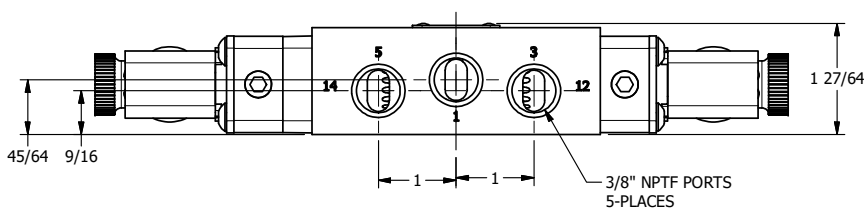

**AAA**  
PRODUCTS  
INTERNATIONAL

**AAA PRODUCTS  
INTERNATIONAL**  
7114 Harry Hines Blvd  
Dallas, TX 75235

TITLE: 3/8" SIDE PORT, DBL SOL, 3 POS,  
SPR CTR, SOL SHFT, FLOAT CTR SPL,  
MOLD-OVER, DUST EXCLDR