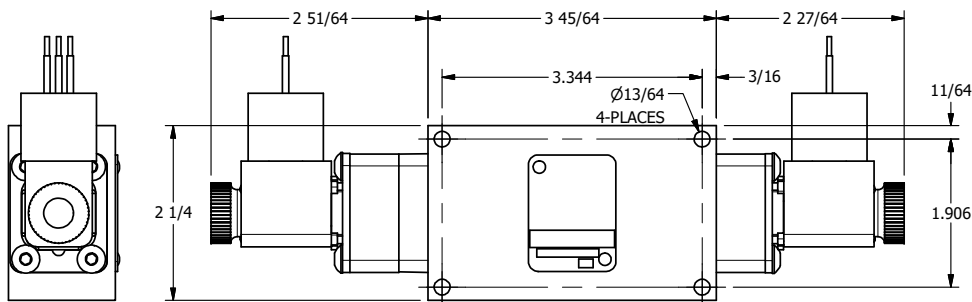

4

3

2

1

B

B

A

A

AAA
PRODUCTS
INTERNATIONAL

**AAA PRODUCTS
INTERNATIONAL**
7114 Harry Hines Blvd
Dallas, TX 75235

TITLE: 3/8" SIDE PORT, DBL SOL, 3 POS,
SPR CTR, SOL SHFT, FLOAT CTR SPL,
MOLD-OVER, DUST EXCLDR

DRAWING NO.:
DIM_ESY3GJL

4

3

2

THE INFORMATION CONTAINED WITHIN THIS DOCUMENT IS PROPRIETARY TO AAA PRODUCTS AND MAY NOT BE DISCLOSED WITHOUT PRIOR WRITTEN CONSENT