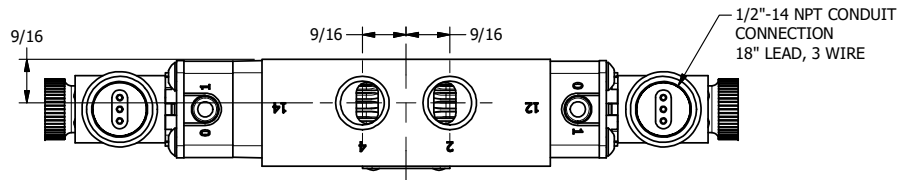

4

3

2

1

B

B

A

A

AAA
PRODUCTS
INTERNATIONAL

**AAA PRODUCTS
INTERNATIONAL**
7114 Harry Hines Blvd
Dallas, TX 75235

TITLE: 3/8" SIDE PORT, DBL SOL, 3 POS,
SPR CTR, SOL SHFT, FLOAT CTR SPL,
MOLD-OVER, DUST EXCLDR

DRAWING NO.:
DIM_ESY3GJL

4

3

2

THE INFORMATION CONTAINED WITHIN THIS DOCUMENT IS PROPRIETARY TO AAA PRODUCTS AND MAY NOT BE DISCLOSED WITHOUT PRIOR WRITTEN CONSENT