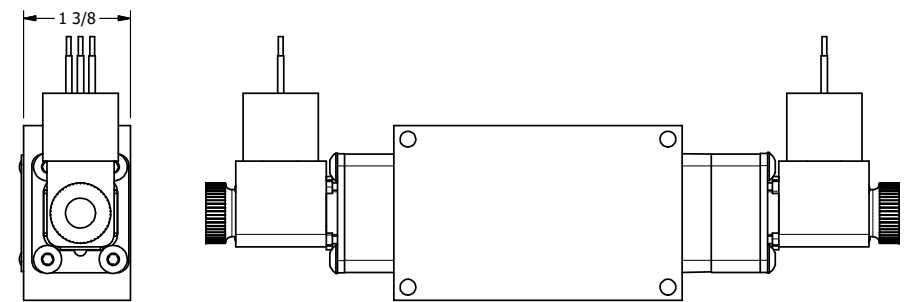

4

3

2

1

B

B

A

A

AAA
PRODUCTS
INTERNATIONAL

**AAA PRODUCTS
INTERNATIONAL**
7114 Harry Hines Blvd
Dallas, TX 75235

TITLE: 3/8" SIDE PORT, DBL SOL, 3 POS,
SPR CTR, SOL SHFT, FLOAT CTR SPL,
MOLD-OVER, DUST EXCLDR

DRAWING NO.:
DIM_ESY3GJL

4

3

2

THE INFORMATION CONTAINED WITHIN THIS DOCUMENT IS PROPRIETARY TO AAA PRODUCTS AND MAY NOT BE DISCLOSED WITHOUT PRIOR WRITTEN CONSENT