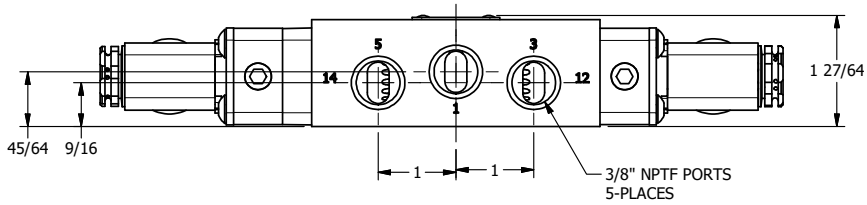

4 3 2 1

B B

A A

	<b>AAA PRODUCTS INTERNATIONAL</b> 7114 Harry Hines Blvd Dallas, TX 75235	<b>TITLE</b> 3/8" SIDE PORT, DBL SOL, 3 POS, SPR CTR, SOL SHFT, REGEN CTR SPL, MOLD-OVER, SIDE VENT	<b>DRAWING NO.:</b> DIM_ESY3GJC
--	--	---	------------------------------------