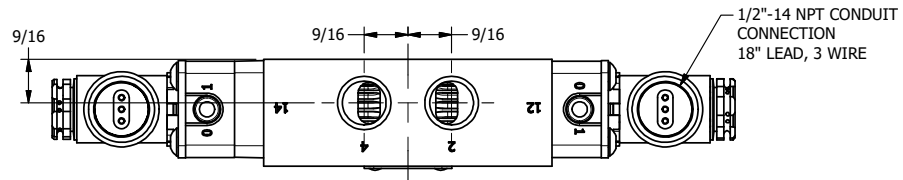

4 3 2 1

B B

A A

	<b>AAA PRODUCTS INTERNATIONAL</b> 7114 Harry Hines Blvd Dallas, TX 75235	<b>TITLE</b> 3/8" SIDE PORT, DBL SOL, 3 POS, SPR CTR, SOL SHFT, REGEN CTR SPL, MOLD-OVER, SIDE VENT	<b>DRAWING NO.:</b> DIM_ESY3GJC
--	--	---	------------------------------------