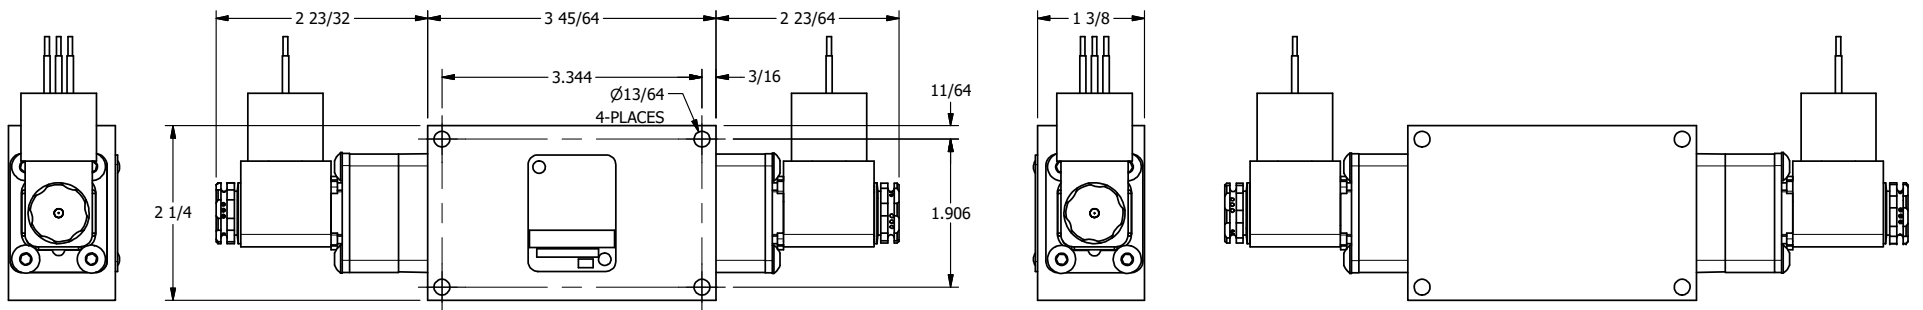

4 3 2 1

B B

A A

	<b>AAA PRODUCTS INTERNATIONAL</b> 7114 Harry Hines Blvd Dallas, TX 75235	<b>TITLE</b> 3/8" SIDE PORT, DBL SOL, 3 POS, SPR CTR, SOL SHFT, REGEN CTR SPL, MOLD-OVER, SIDE VENT	<b>DRAWING NO.:</b> DIM_ESY3GJC
--	--	---	------------------------------------