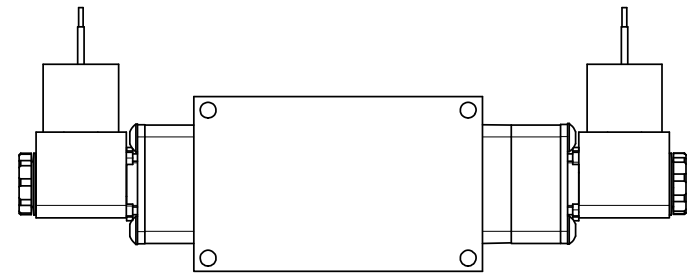

4

3

2

1

9/16

9/16

9/16

1/2"-14 NPT CONDUIT CONNECTION
18" LEAD, 3 WIRE

9/16

9/16

9/16

B

B

A

A