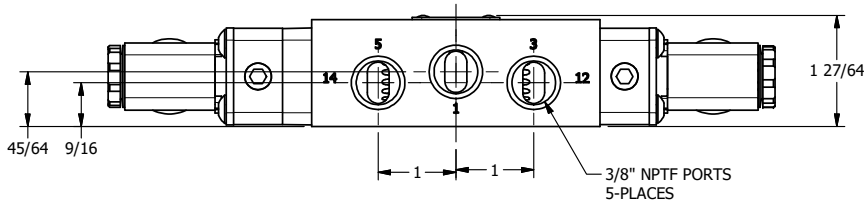

AAA
PRODUCTS
INTERNATIONAL

**AAA PRODUCTS
INTERNATIONAL**
7114 Harry Hines Blvd
Dallas, TX 75235

TITLE: 3/8" SIDE PORT, DBL SOL, 3 POS,
SPR CTR, SOL SHFT, FLOAT CTR SPL,
MOLD-OVER

DRAWING NO.:
DIM_ESY3GJ

4

3

2

THE INFORMATION CONTAINED WITHIN THIS DOCUMENT IS PROPRIETARY TO AAA PRODUCTS AND MAY NOT BE DISCLOSED WITHOUT PRIOR WRITTEN CONSENT