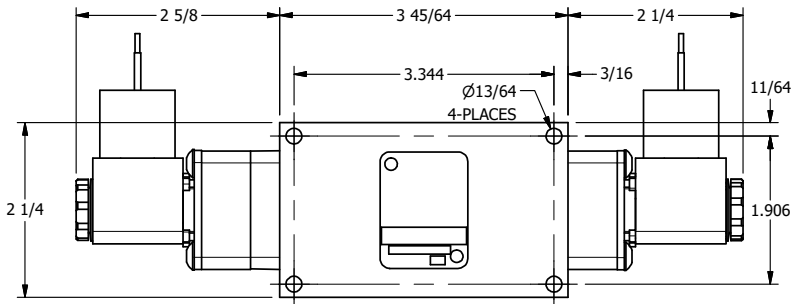

4

3

2

1

9/16

9/16

9/16

1/2"-14 NPT CONDUIT CONNECTION
18" LEAD, 3 WIRE

9/16

9/16

9/16

B

B

A

A