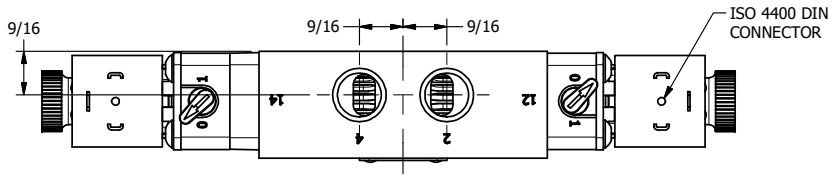

4 | 3 | 2 | 1

4 | 3 | 2

AAA
PRODUCTS
INTERNATIONAL

**AAA PRODUCTS
INTERNATIONAL**
7114 Harry Hines Blvd
Dallas, TX 75235

TITLE: 3/8" SIDE PORT, DBL SOL, 3 POS,
SPR CTR, FLOAT CTR SPL, HIGH TMPE,
LCKNG OVRD, DUST EXCLDR

DRAWING NO.:
DIM_ESY3GHOL

THE INFORMATION CONTAINED WITHIN THIS DOCUMENT IS PROPRIETARY TO AAA PRODUCTS AND MAY NOT BE DISCLOSED WITHOUT PRIOR WRITTEN CONSENT