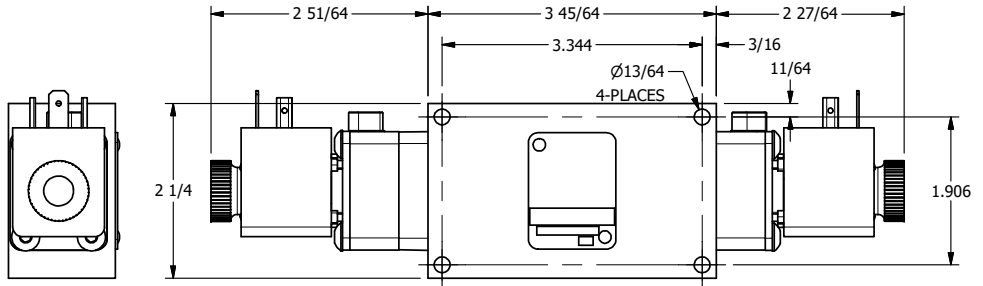

4 | 3 | 2 | 1

4 | 3 | 2

AAA
PRODUCTS
INTERNATIONAL

**AAA PRODUCTS
INTERNATIONAL**
7114 Harry Hines Blvd
Dallas, TX 75235

TITLE: 3/8" SIDE PORT, DBL SOL, 3 POS,
SPR CTR, FLOAT CTR SPL, HIGH TMPE,
LCKNG OVRD, DUST EXCLDR

DRAWING NO.:
DIM_ESY3GHOL

THE INFORMATION CONTAINED WITHIN THIS DOCUMENT IS PROPRIETARY TO AAA PRODUCTS AND MAY NOT BE DISCLOSED WITHOUT PRIOR WRITTEN CONSENT