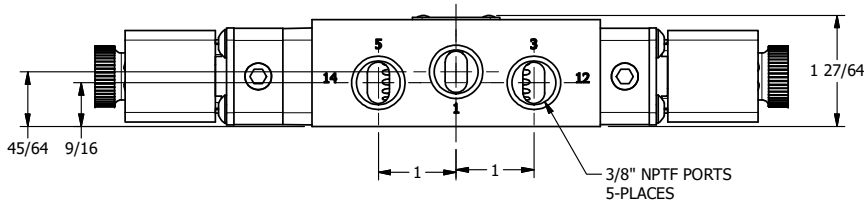

4 | 3 | 2 | 1

4 | 3 | 2

AAA
PRODUCTS
INTERNATIONAL

**AAA PRODUCTS
INTERNATIONAL**
7114 Harry Hines Blvd
Dallas, TX 75235

TITLE: 3/8" SIDE PORT, DBL SOL, 3 POS,
SPR CTR, FLOAT CTR SPL, HIGH TMPE,
LCKNG OVRD, DUST EXCLDR