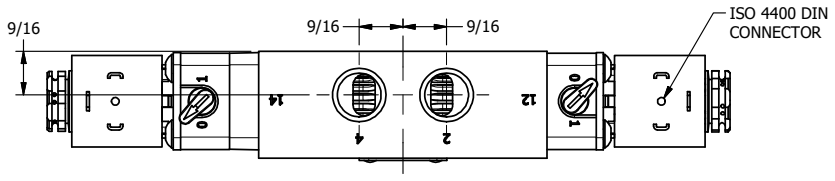

4 3 2 1

4 3 2

TITLE: 3/8" SIDE PORT, DBL SOL, 3 POS,  
SPR CTR, SOL SHFT, FLOAT CTR SPL  
HIGH TEMP, LCKNG OVRD, SIDE VENT

DRAWING NO.:  
DIM\_ESY3GHOC

THE INFORMATION CONTAINED WITHIN THIS DOCUMENT IS PROPRIETARY TO AAA PRODUCTS AND MAY NOT BE DISCLOSED WITHOUT PRIOR WRITTEN CONSENT