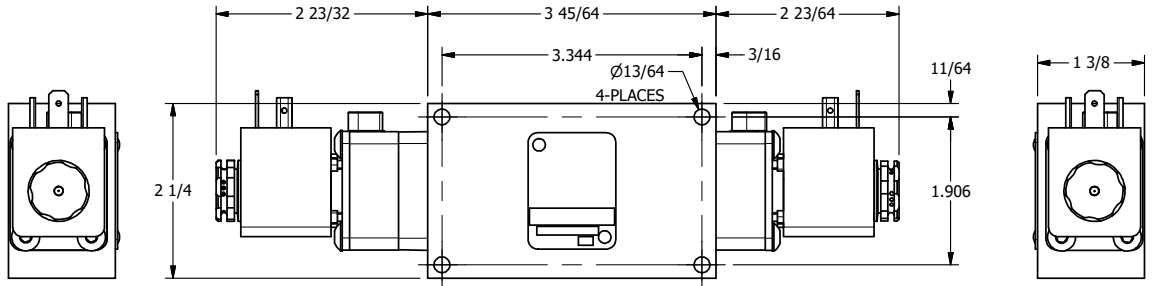

4 3 2 1

4 3 2

TITLE: 3/8" SIDE PORT, DBL SOL, 3 POS,  
SPR CTR, SOL SHFT, FLOAT CTR SPL  
HIGH TEMP, LCKNG OVRD, SIDE VENT

DRAWING NO.:  
DIM\_ESY3GHOC

THE INFORMATION CONTAINED WITHIN THIS DOCUMENT IS PROPRIETARY TO AAA PRODUCTS AND MAY NOT BE DISCLOSED WITHOUT PRIOR WRITTEN CONSENT