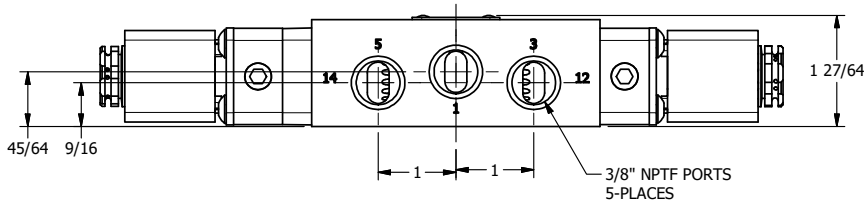

4 3 2 1

4 3 2

TITLE: 3/8" SIDE PORT, DBL SOL, 3 POS,  
SPR CTR, SOL SHFT, FLOAT CTR SPL  
HIGH TEMP, LCKNG OVRD, SIDE VENT

DRAWING NO.:  
DIM\_ESY3GHOC

THE INFORMATION CONTAINED WITHIN THIS DOCUMENT IS PROPRIETARY TO AAA PRODUCTS AND MAY NOT BE DISCLOSED WITHOUT PRIOR WRITTEN CONSENT