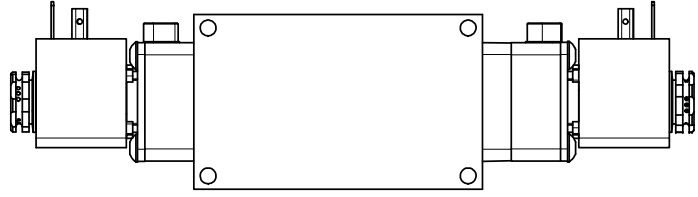

4 3 2 1

4 3 2

TITLE: 3/8" SIDE PORT, DBL SOL, 3 POS,  
SPR CTR, SOL SHFT, FLOAT CTR SPL  
HIGH TEMP, LCKNG OVRD, SIDE VENT

DRAWING NO.:  
DIM\_ESY3GHOC

THE INFORMATION CONTAINED WITHIN THIS DOCUMENT IS PROPRIETARY TO AAA PRODUCTS AND MAY NOT BE DISCLOSED WITHOUT PRIOR WRITTEN CONSENT