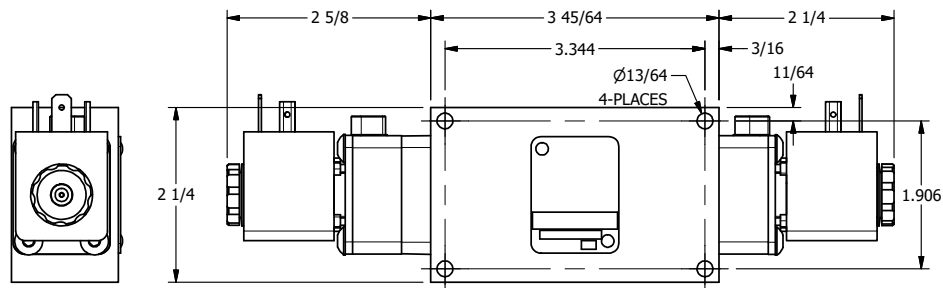

4

3

2

1

AAA
PRODUCTS
INTERNATIONAL

**AAA PRODUCTS
INTERNATIONAL**
7114 Harry Hines Blvd
Dallas, TX 75235

TITLE: 3/8" SIDE PORT, DBL SOL, 3 POS,
SPR CTR, SOL SHFT, FLOAT CTR SPL,
HIGH TEMP, LCKNG OVRD

DRAWING NO.:
DIM_ESY3GHO