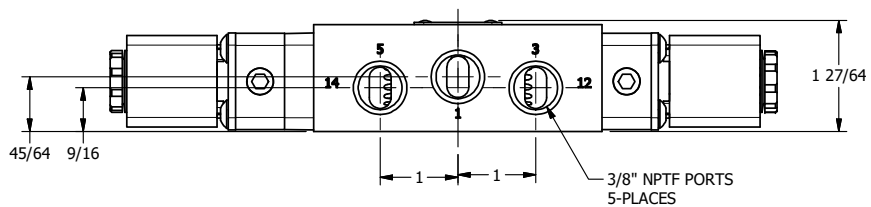

4

3

2

1

AAA
PRODUCTS
INTERNATIONAL

**AAA PRODUCTS
INTERNATIONAL**
7114 Harry Hines Blvd
Dallas, TX 75235

TITLE: 3/8" SIDE PORT, DBL SOL, 3 POS,
SPR CTR, SOL SHFT, FLOAT CTR SPL,
HIGH TEMP, LCKNG OVRD

DRAWING NO.:
DIM_ESY3GHO