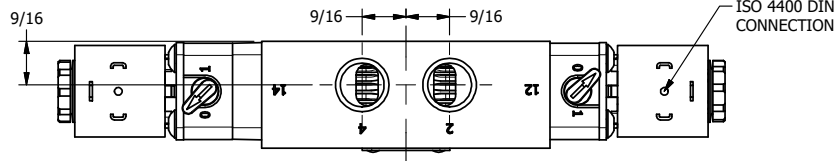

4

3

2

1

AAA
PRODUCTS
INTERNATIONAL

**AAA PRODUCTS
INTERNATIONAL**
7114 Harry Hines Blvd
Dallas, TX 75235

TITLE: 3/8" SIDE PORT, DBL SOL, 3 POS,
SPR CTR, SOL SHFT, FLOAT CTR SPL,
HIGH TEMP, LCKNG OVRD

DRAWING NO.:
DIM_ESY3GHO