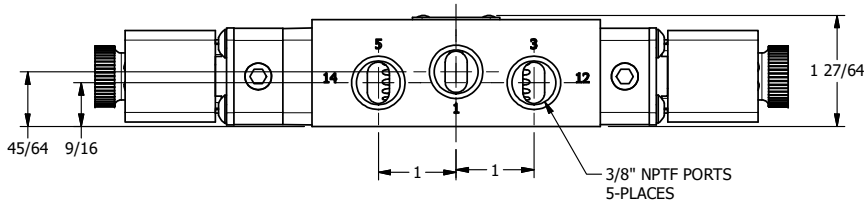

4 | 3 | 2 | 1

4 | 3 | 2

AAA
PRODUCTS
INTERNATIONAL

**AAA PRODUCTS
INTERNATIONAL**
7114 Harry Hines Blvd
Dallas, TX 75235

TITLE: 3/8" SIDE PORT, DBL SOL, 3 POS,
SPR CTR, SOL SHFT, FLOAT CTR SPL
HIGH TEMP, DUST EXCLDR

DRAWING NO.:
DIM_ESY3GHL

THE INFORMATION CONTAINED WITHIN THIS DOCUMENT IS PROPRIETARY TO AAA PRODUCTS AND MAY NOT BE DISCLOSED WITHOUT PRIOR WRITTEN CONSENT