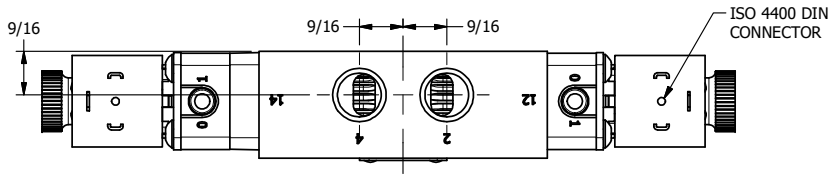

4 | 3 | 2 | 1

4 | 3 | 2

AAA
PRODUCTS
INTERNATIONAL

**AAA PRODUCTS
INTERNATIONAL**
7114 Harry Hines Blvd
Dallas, TX 75235

TITLE: 3/8" SIDE PORT, DBL SOL, 3 POS,
SPR CTR, SOL SHFT, FLOAT CTR SPL
HIGH TEMP, DUST EXCLDR

DRAWING NO.:
DIM_ESY3GHL

THE INFORMATION CONTAINED WITHIN THIS DOCUMENT IS PROPRIETARY TO AAA PRODUCTS AND MAY NOT BE DISCLOSED WITHOUT PRIOR WRITTEN CONSENT