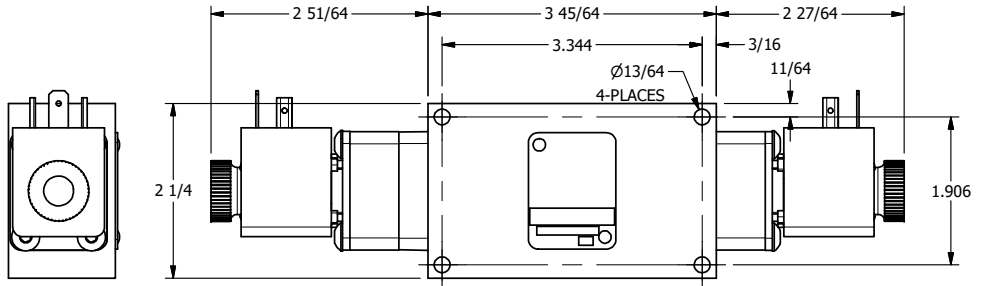

4 | 3 | 2 | 1

4 | 3 | 2

AAA
PRODUCTS
INTERNATIONAL

**AAA PRODUCTS
INTERNATIONAL**
7114 Harry Hines Blvd
Dallas, TX 75235

TITLE: 3/8" SIDE PORT, DBL SOL, 3 POS,
SPR CTR, SOL SHFT, FLOAT CTR SPL
HIGH TEMP, DUST EXCLDR

DRAWING NO.:
DIM_ESY3GHL

THE INFORMATION CONTAINED WITHIN THIS DOCUMENT IS PROPRIETARY TO AAA PRODUCTS AND MAY NOT BE DISCLOSED WITHOUT PRIOR WRITTEN CONSENT