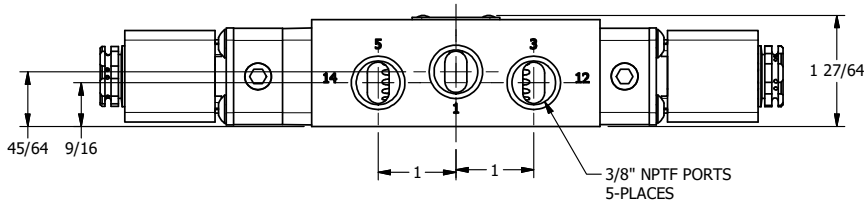

4 3 2 1

AAA
PRODUCTS
INTERNATIONAL

AAA PRODUCTS INTERNATIONAL
7114 Harry Hines Blvd
Dallas, TX 75235

TITLE: 3/8" SIDE PORT, DBL SOL, 3 POS,
SPR CTR, SOL SHFT, FLOAT CTR SPL
HIGH TEMP, SIDE VENT

DRAWING NO.:
DIM_ESY3GHC