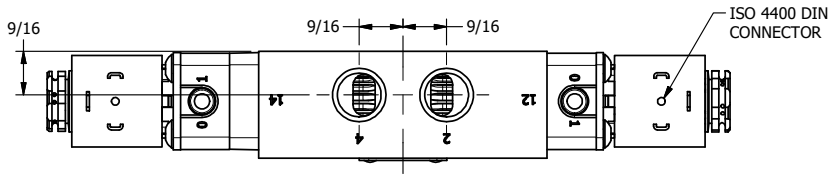

4 3 2 1

AAA
PRODUCTS
INTERNATIONAL

AAA PRODUCTS INTERNATIONAL
7114 Harry Hines Blvd
Dallas, TX 75235

TITLE: 3/8" SIDE PORT, DBL SOL, 3 POS,
SPR CTR, SOL SHFT, FLOAT CTR SPL
HIGH TEMP, SIDE VENT

DRAWING NO.:
DIM_ESY3GHC