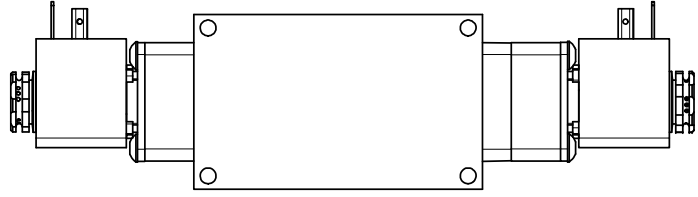

4 3 2 1

AAA
PRODUCTS
INTERNATIONAL

AAA PRODUCTS INTERNATIONAL
7114 Harry Hines Blvd
Dallas, TX 75235

TITLE: 3/8" SIDE PORT, DBL SOL, 3 POS,
SPR CTR, SOL SHFT, FLOAT CTR SPL
HIGH TEMP, SIDE VENT

DRAWING NO.:
DIM_ESY3GHC