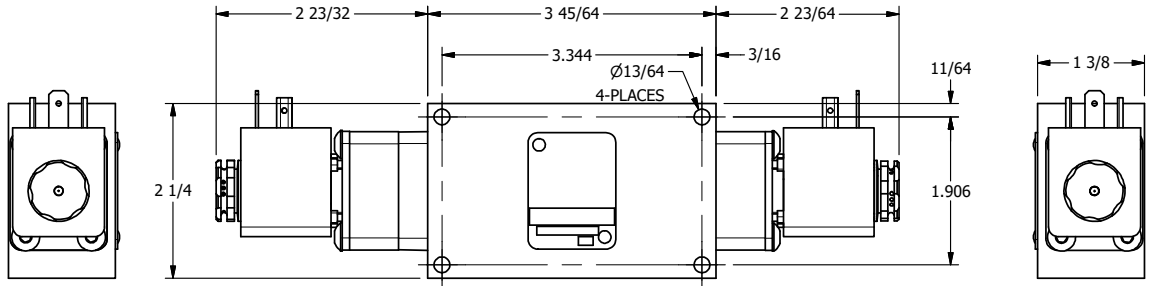

4 3 2 1

AAA
PRODUCTS
INTERNATIONAL

AAA PRODUCTS INTERNATIONAL
7114 Harry Hines Blvd
Dallas, TX 75235

TITLE: 3/8" SIDE PORT, DBL SOL, 3 POS,
SPR CTR, SOL SHFT, FLOAT CTR SPL
HIGH TEMP, SIDE VENT

DRAWING NO.:
DIM_ESY3GHC